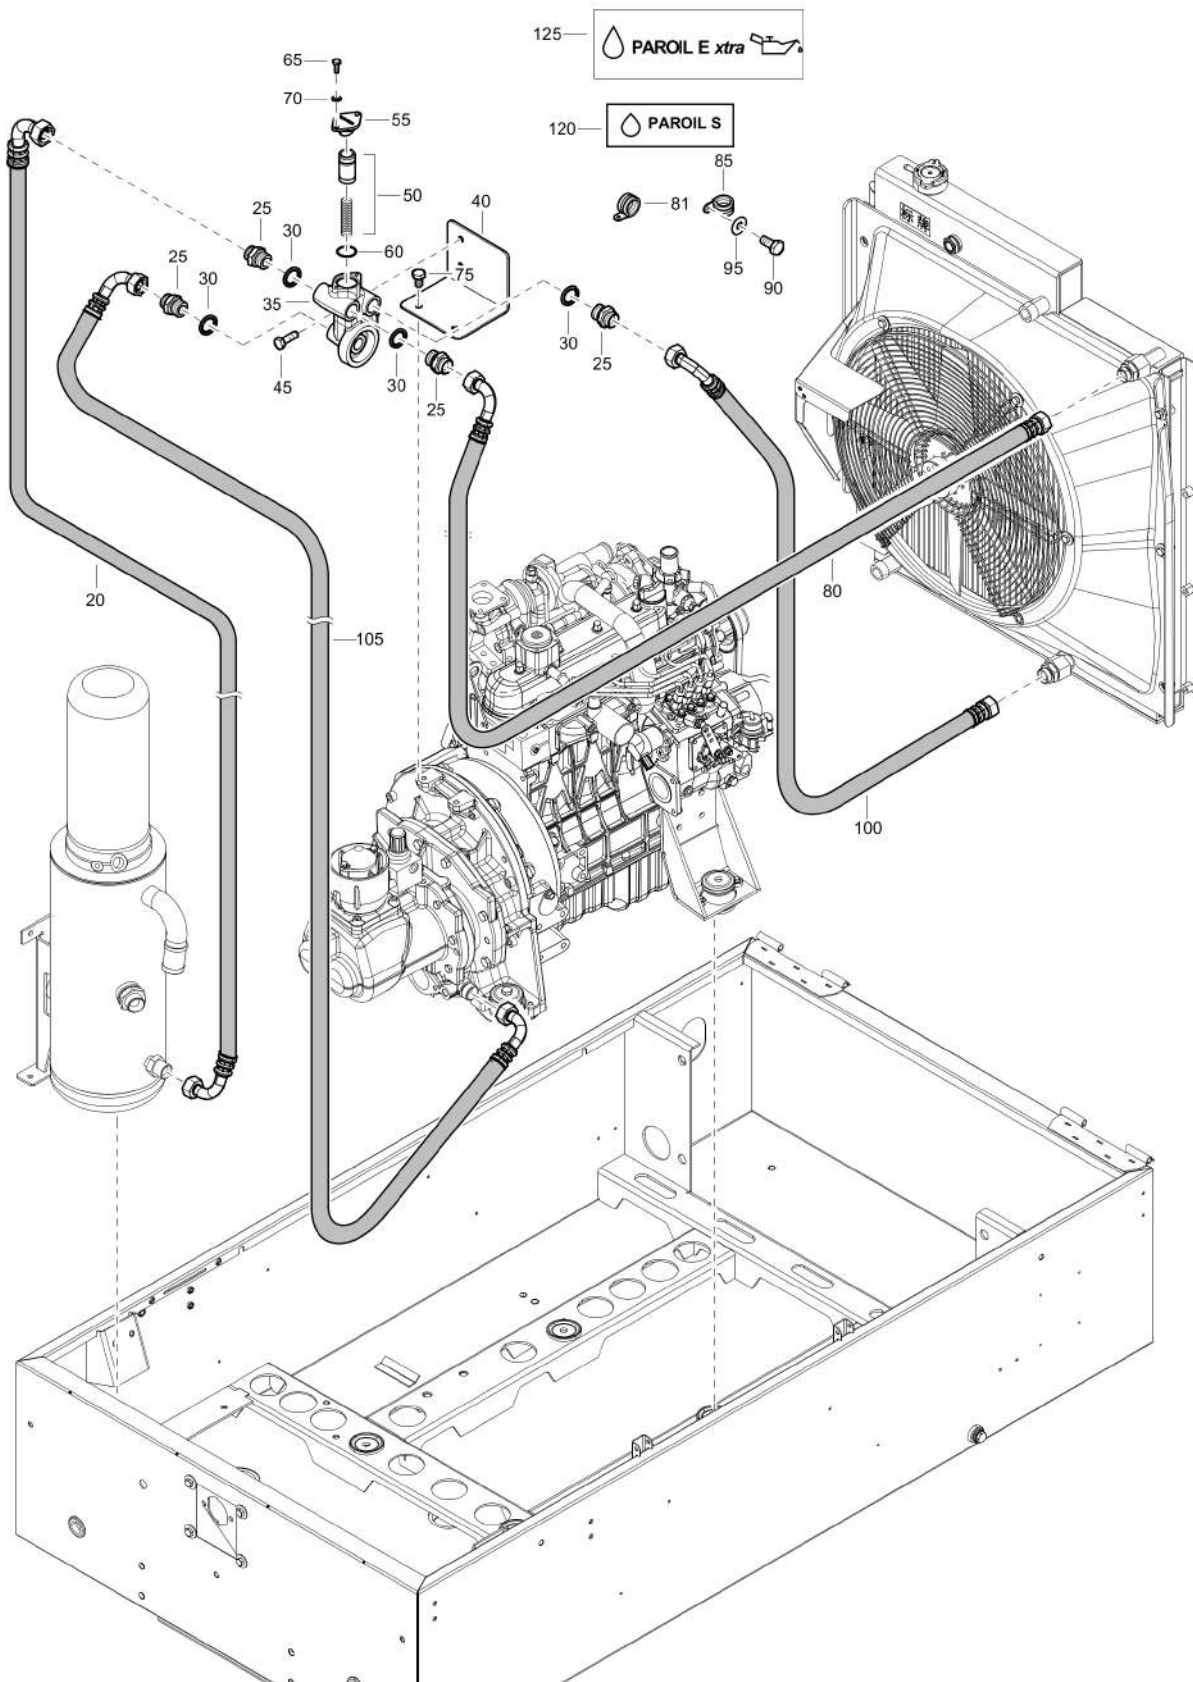

Options / accessories 1611714931_02 Cold start

Refer to the Parts Online web page for most up-to-date information. The printed information might be outdated.

Item	Part No.	Name	Qty	L
20	1638142101	Hose assembly	1	
25	1619550900	Nipple	4	
30	0661103800	Seal washer	4	
35	1622272820	Valve housing	1	
40	1638140700	Bracket	1	
45	0147136203	Hex.bolt M10x25	2	
50	1619759500	Thermostat	1	
55	1614611800	Cover	1	
60	0663713200	O-ring	1	
65	0147124603	Screw DIN933	2	
70	0301232100	Flat washer	2	
75	0147135903	Screw	2	
80	1638141800	Hose	1	
81	0346100210	Pipe clamp	1	
85	0346100017	Hose clamp	1	
90	0147195942	Screw DIN961	1	
95	0300027634	Washer	1	
100	1638141900	Hose	1	
105	1638142000	Hose	1	
120	1079992000	Information label	1	
125	1079993024	Label	1