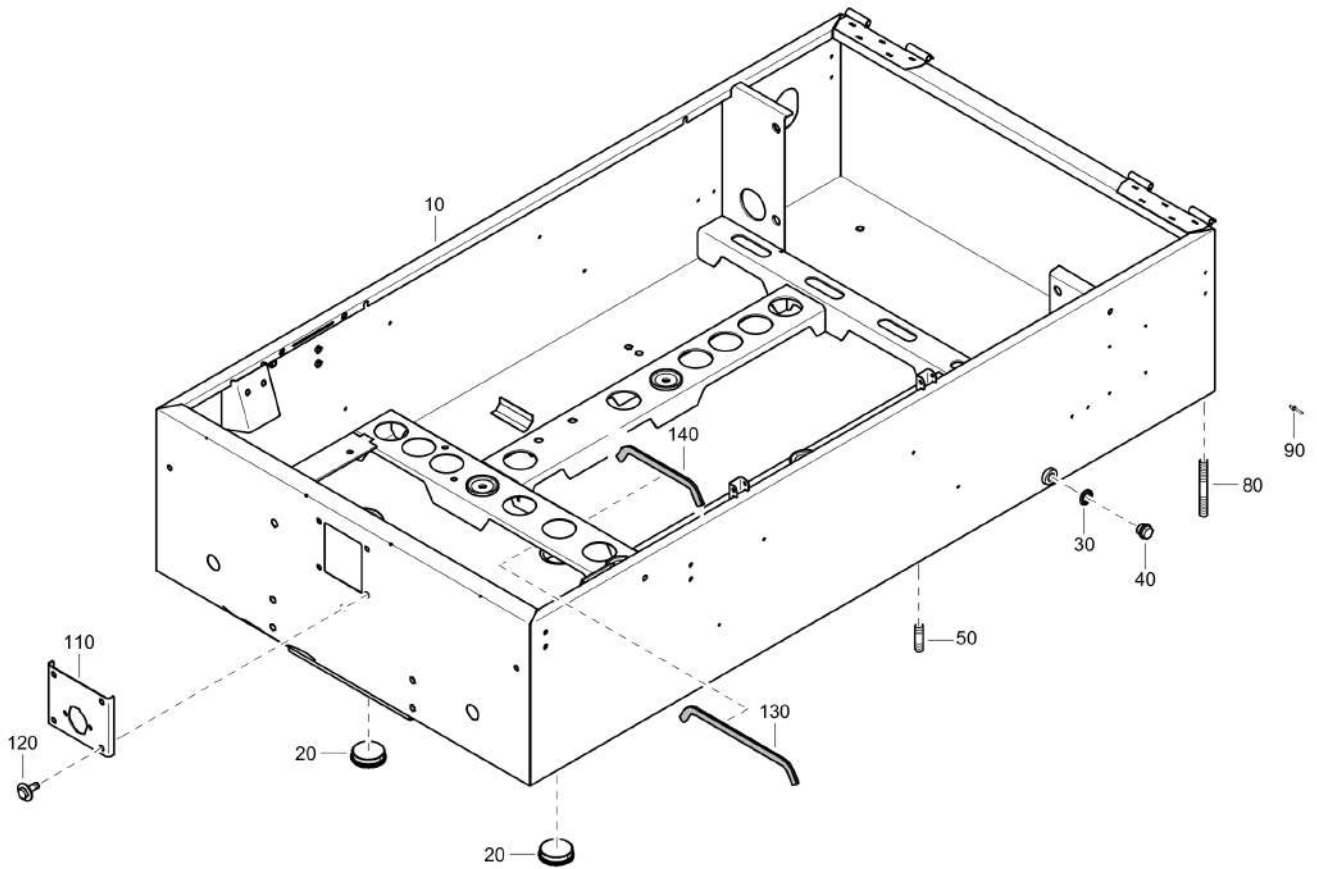

Mechanical 1638148284_01 Frame

Refer to the Parts Online web page for most up-to-date information. The printed information might be outdated.

Item	Part No.	Name	Qty	L
10	1638148204	Frame	1	
20	1613265500	Plug	2	
30	0661102600	Seal washer	2	
40	0686371638	Plug	2	
50	0246195657	Stud	4	
80	0246129604	Rod	2	
90	0129317401	Rivet	1	
110	1638197101	Plate cover	1	
120	1604342300	Scraper bolt	4	
130	1626167400	Protection	AR	
140	1626167400	Protection	AR	

Refer to the Parts Online web page for most up-to-date information. The printed information might be outdated.