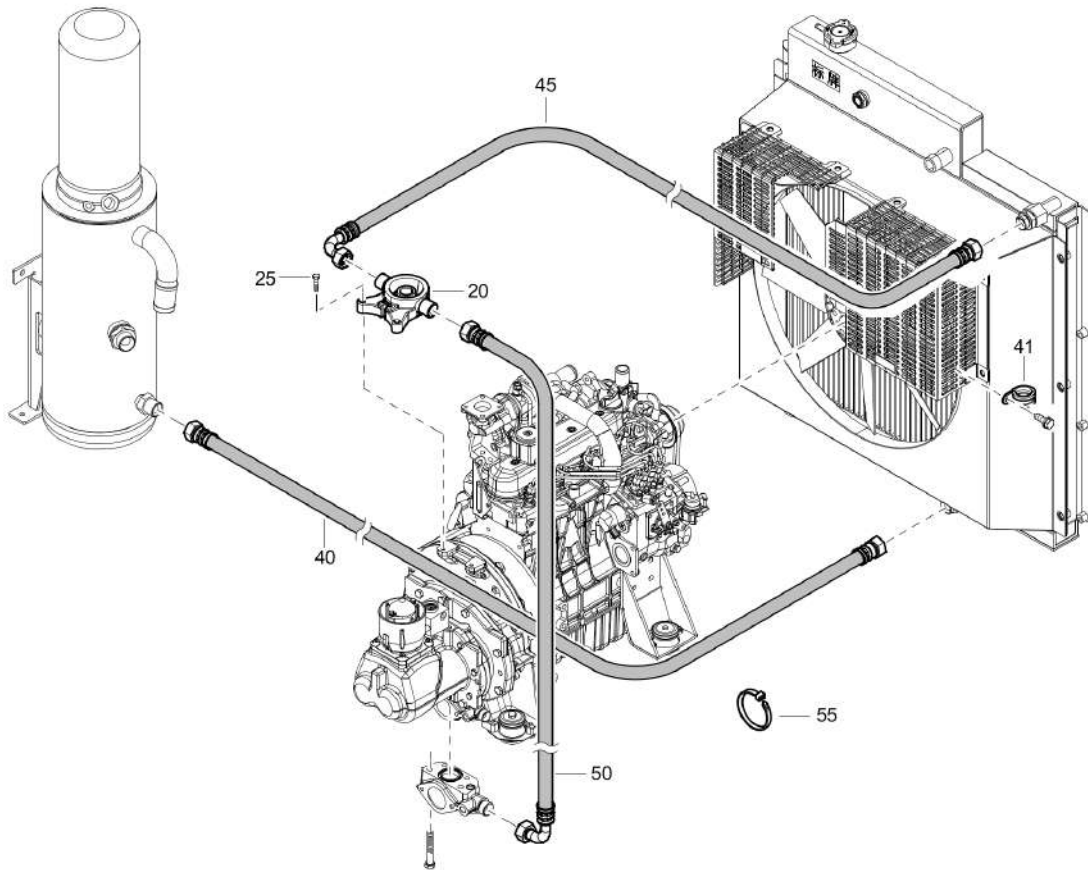

Mechanical 1611713431_05 No cold start

Item	Part No.	Name	Qty	L
20	1615776707	Housing filter	1	
25	0147132603	Hex.bolt M8x30	2	
40	1638110700	Hose assembly	1	
41	0346100210	Pipe clamp	1	
45	1638110801	Hose assembly	1	
50	1638110900	Hose assembly	1	
55	0348010130	Tie	6