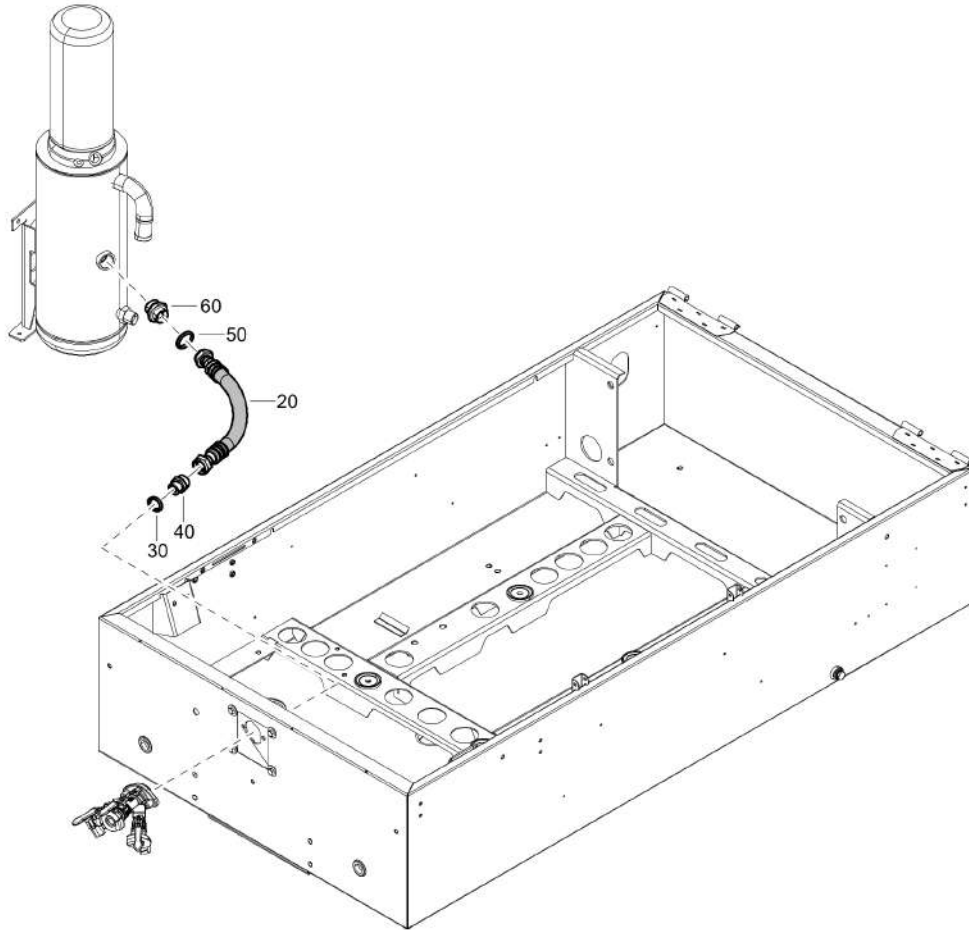

Mechanical 1611713531_01 No aftercooler

Refer to the Parts Online web page for most up-to-date information. The printed information might be outdated.

Item	Part No.	Name	Qty	L
20	1638159100	Hose assembly	1	
30	0661103800	Seal washer	1	
40	1619624900	Nipple	1	
50	0661104900	Seal washer	1	
60	0571003572	Fitting	1