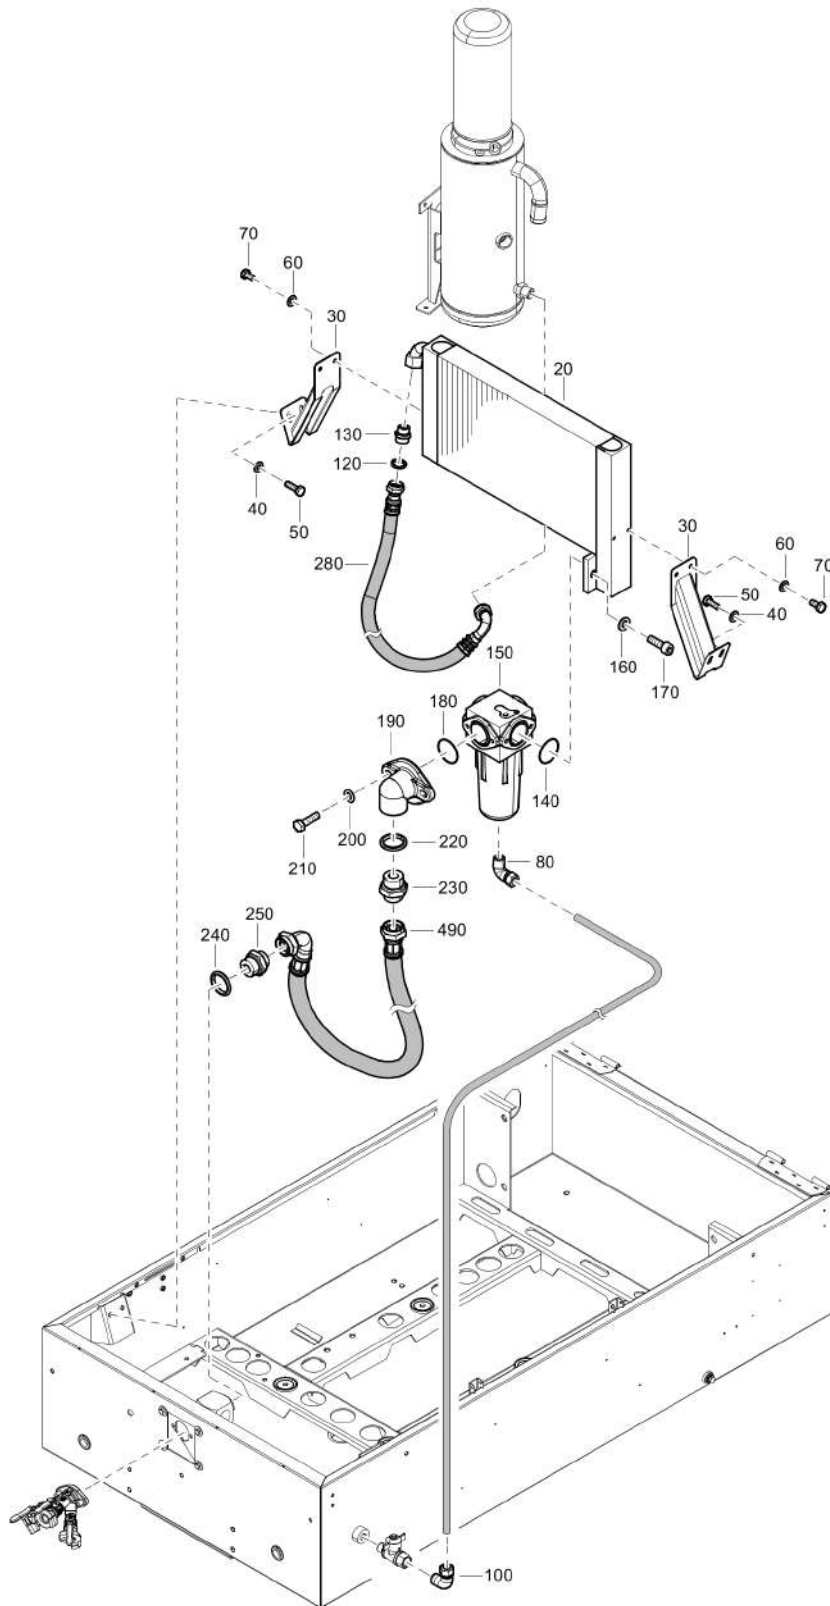

Options / accessories 1611723531_01 After cooler

Refer to the Parts Online web page for most up-to-date information. The printed information might be outdated.

Item	Part No.	Name	Qty	L
20	1638112701	After cooler	1	
30	1638158401	Support	2	
40	0301233500	Plain washer(A) 8.4 x 16 x 1.6	4	
50	0147132303	Screw	4	
60	0301233500	Plain washer(A) 8.4 x 16 x 1.6	4	
70	0147132003	Hexagon bolt	4	
80	0581120023	Elbow	1	
100	0581120023	Elbow	1	
120	0661103800	Seal washer	1	
130	1619624900	Nipple	1	
140	0663713600	O-ring	1	
150	1615858100	Waterseparator	1	
160	0301234400	Flat washer	2	
170	0211136303	Hex socket screw	2	
180	0663713600	O-ring	1	
190	1604401901	Coupling drive	1	
200	0301234400	Flat washer	2	
210	0147136303	Hex.bolt M10x30	2	
220	0661104900	Seal washer	1	
230	0571003572	Fitting	1	
240	0661104900	Seal washer	1	
250	0571003572	Fitting	1	
280	1638159601	Hose assembly	1	
490	1638159701	Hose assembly	1