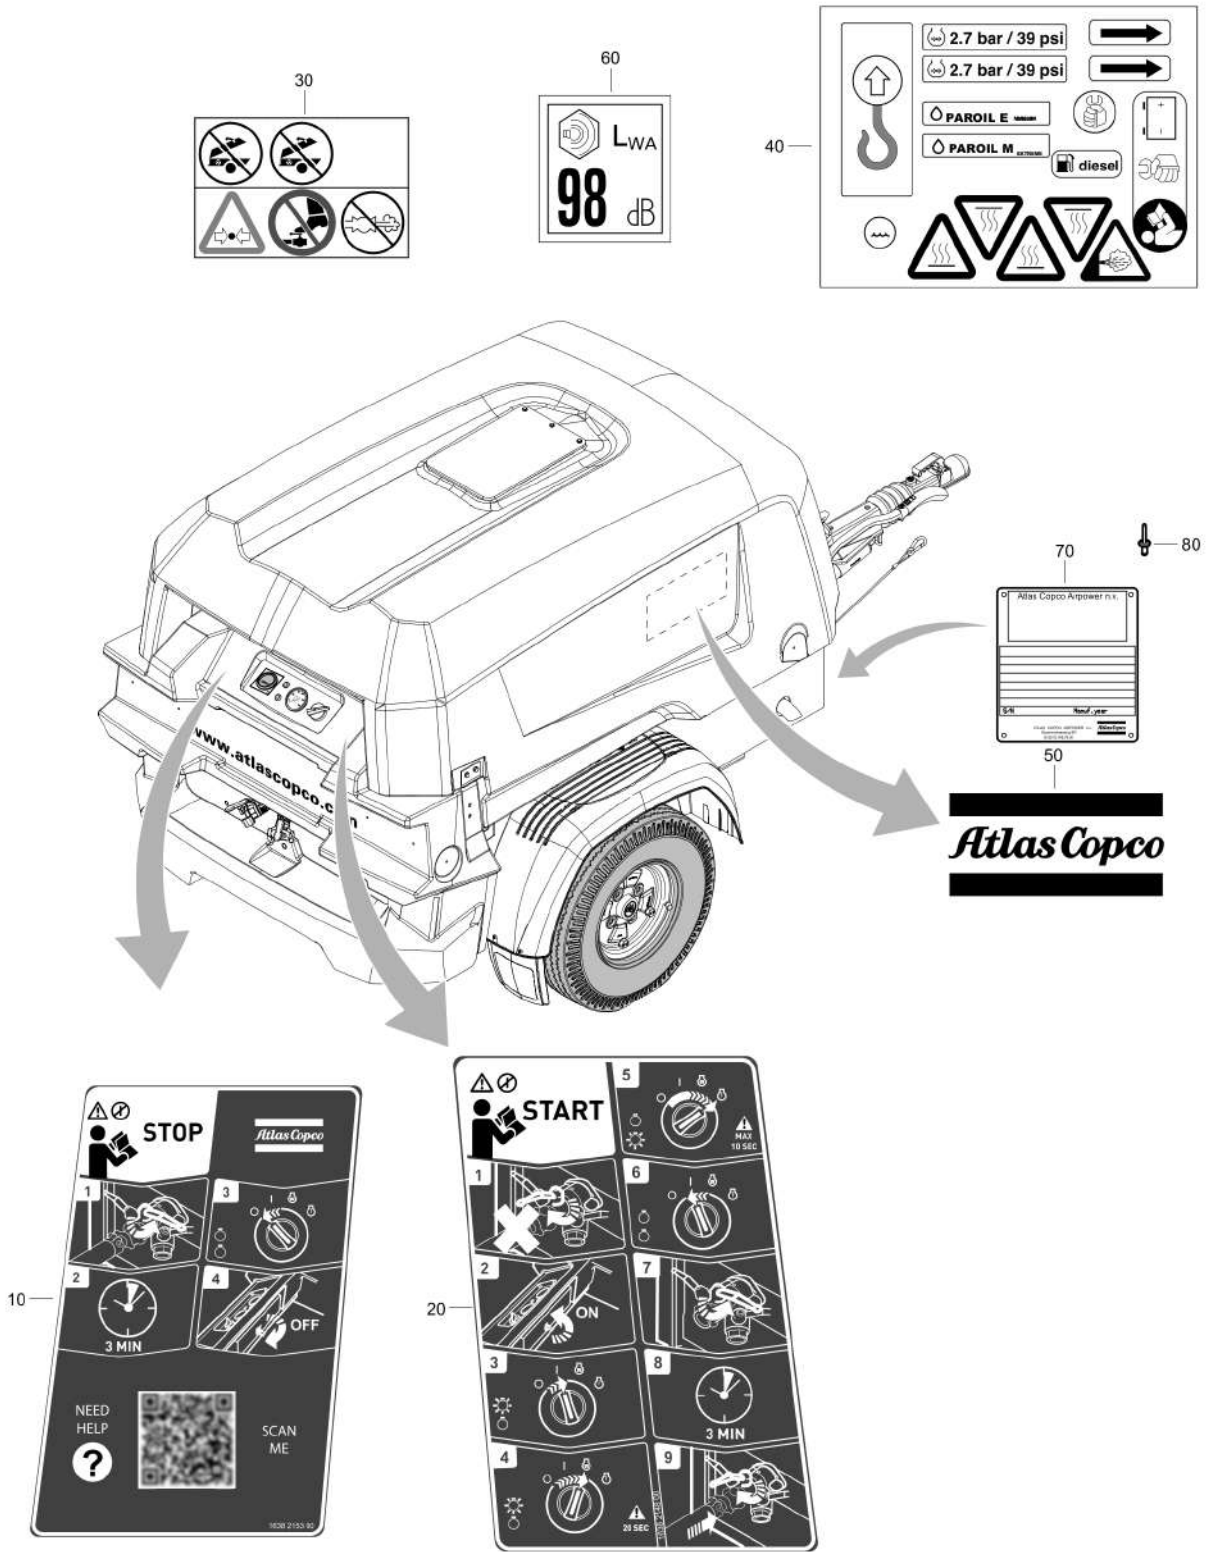

Item	Part No.	Name	Qty	L
10	1638123401	Gear	1	
20	1638123501	Gear	1	

Mechanical 1611501631_00 Markings

Item	Part No.	Name	Qty	L
10	1638249605	Decal	2	

Mechanical 1611505131_00 Markings

Refer to the Parts Online web page for most up-to-date information. The printed information might be outdated.