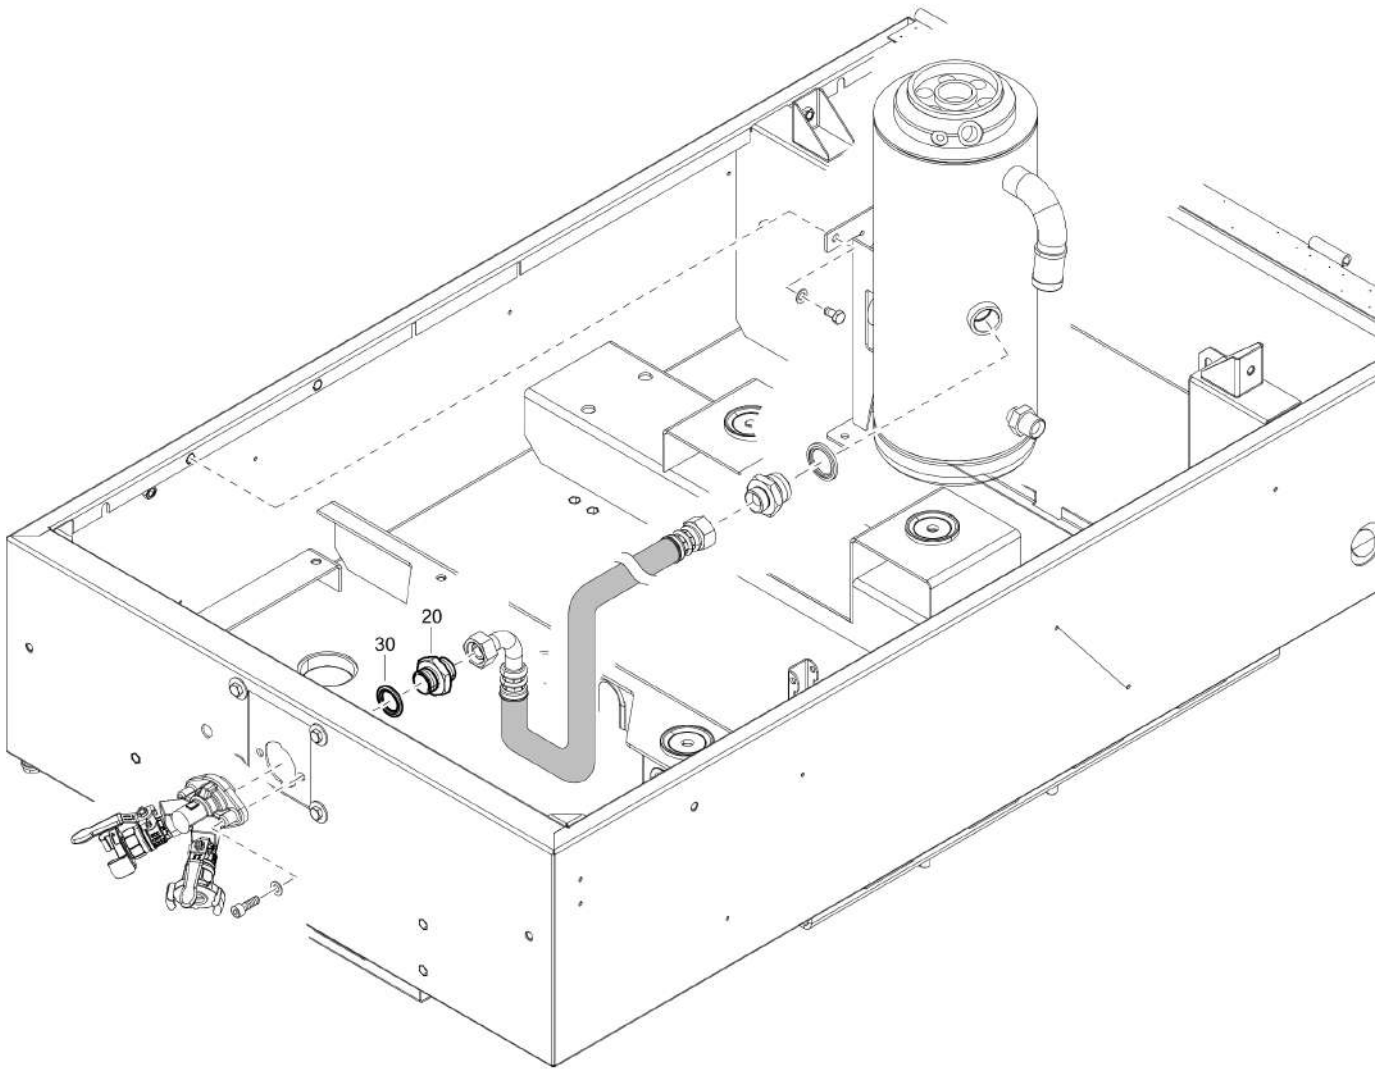

Mechanical 1611713631_00 Restrictor

Refer to the Parts Online web page for most up-to-date information. The printed information might be outdated.

Item	Part No.	Name	Qty	L
20	1638228601	Nozzle	1	
30	0661103800	Seal washer	1