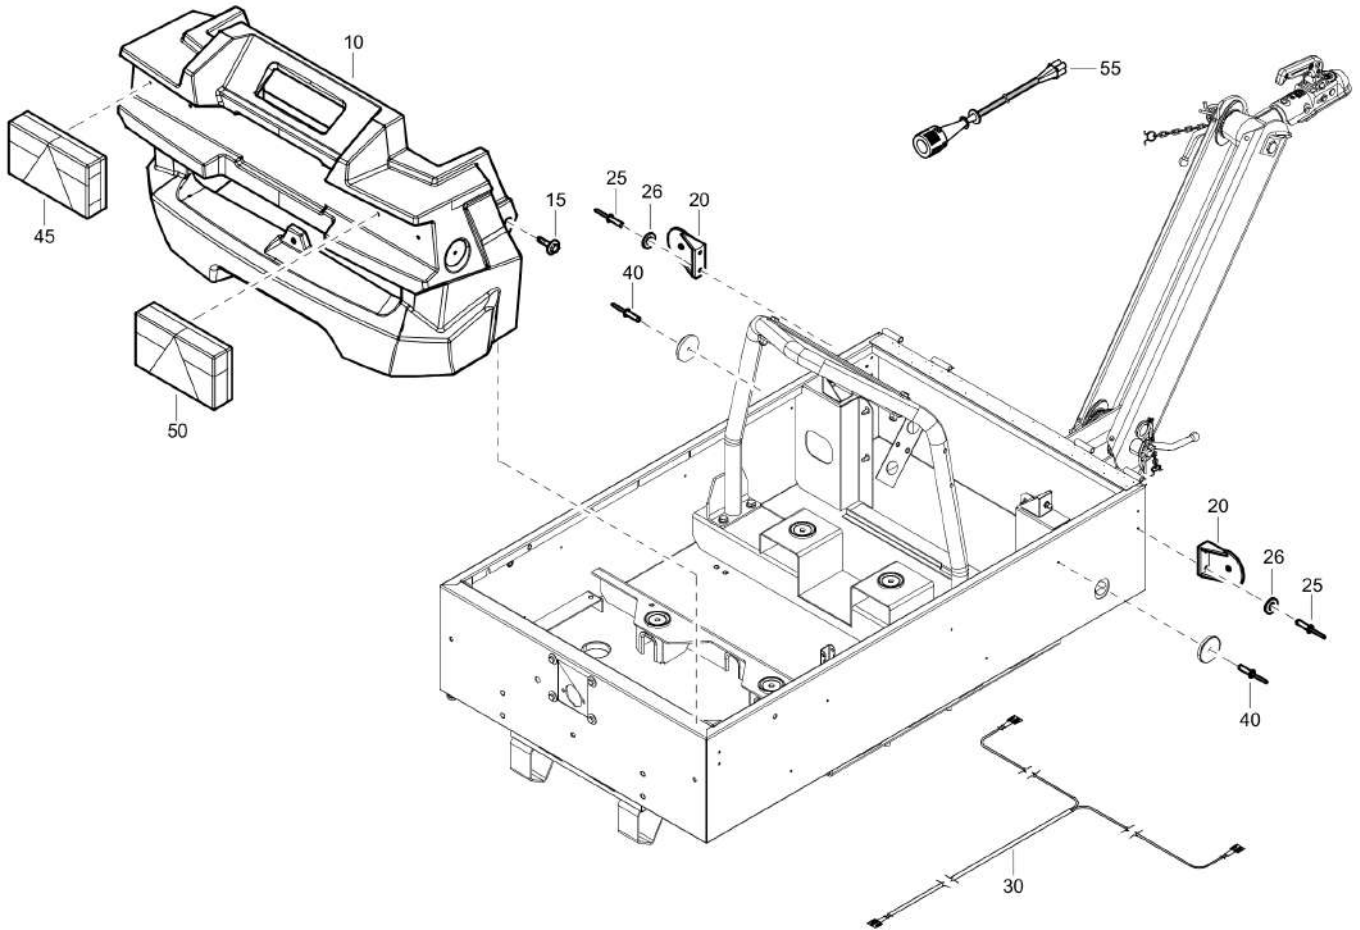

Options / accessories 1611711631_06 Road signal

Refer to the Parts Online web page for most up-to-date information. The printed information might be outdated.

Item	Part No.	Name	Qty	L
10	1638186281	Bumper	1	
15	1604646600	Bolt	5	
20	1605102900	Reflector	2	
25	0129311000	Blind rivet	4	
26	0300027470	Plain washer	4	
30	1638121306	Wiring	1	
40	0129311000	Blind rivet	4	
45	1626979500	Light	1	
50	1626979600	Light	1	
55	1638195301	Wiring	2