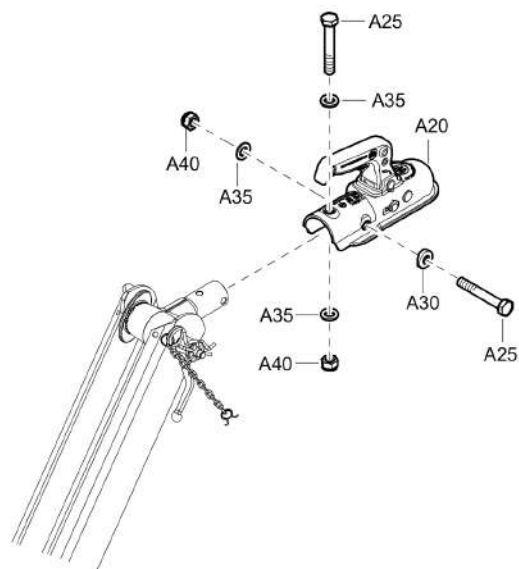

Options / accessories 1611853014_02 Towing eye

Refer to the Parts Online web page for most up-to-date information. The printed information might be outdated.

Item	Part No.	Name	Qty	L
-	1611853014	Towing eye - NATO	-	
20	1626858100	Eye towing	1	
25	1202984405	Bolt	2	
30	0301235800	Plain washer(A) 13 x 24 x 2.5	4	
35	0291118513	Lock nut DIN980	2	
-	1611853114	Towing eye - BNA	-	
20	1626858200	Eye towing	1	
25	5730082700	Screw hexagon	2	
30	0301235800	Plain washer(A) 13 x 24 x 2.5	4	
35	0291118513	Lock nut DIN980	2	
-	1611853414	Towing eye - ITA	-	
20	1626858500	Eye towing	1	
25	1202984405	Bolt	2	
30	0301235800	Plain washer(A) 13 x 24 x 2.5	4	
35	0291118513	Lock nut DIN980	2	
-	1611853214	Towing eye - DIN	-	
20	1626858300	Eye towing	1	
25	1202984405	Bolt	2	
30	0301235800	Plain washer(A) 13 x 24 x 2.5	4	
35	0291118513	Lock nut DIN980	2	
-	1611853514	Towing eye - GB eye	-	
20	1626858600	Eye towing	1	
25	1202984405	Bolt	2	
30	0301235800	Plain washer(A) 13 x 24 x 2.5	4	
35	0291118513	Lock nut DIN980	2	
-	1611853614	Towing eye - AC	-	
20	1626858700	Eye towing	1	
25	1202984405	Bolt	2	
30	0301235800	Plain washer(A) 13 x 24 x 2.5	4	
35	1202984500	Washer	2	
40	0291118513	Lock nut DIN980	2	

Item	Part No.	Name	Qty	L
-	1611853314	Eye towing - Ball coupling	-	
20	1626858400	Ball coupling	1	
32	1202984402	Bolt	2	
40	1202984500	Washer	1	
50	0301235800	Plain washer(A) 13 x 24 x 2.5	3	
60	0291118513	Lock nut DIN980	2	
-	1611853814	Loose ball coupling	-	
20	1626858480	Set loose ball coupling	1	
A20	1626858400	Ball coupling	1	
A25	1202984402	Bolt	2	
A30	1202984500	Washer	1	
A35	0301235800	Plain washer(A) 13 x 24 x 2.5	3	
A40	0291118513	Lock nut DIN980	2	