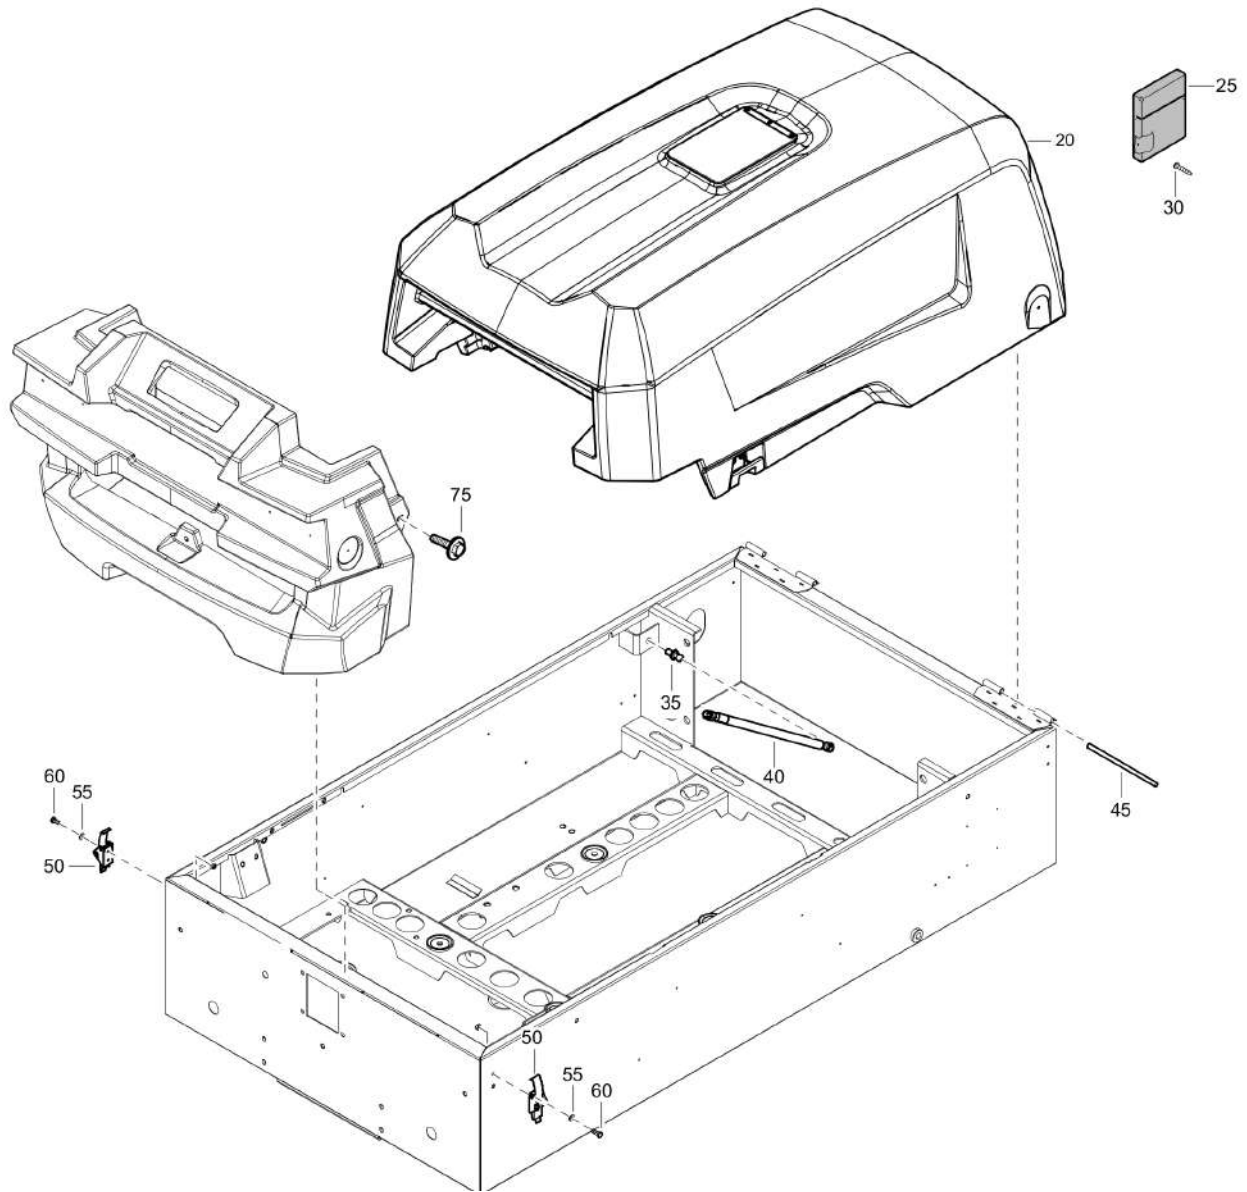

Mechanical 1611712131_04 Bodywork

Refer to the Parts Online web page for most up-to-date information. The printed information might be outdated.

Item	Part No.	Name	Qty	L
20	1638186382	Hood	1	
25	1604220600	Holder document	1	
30	0226004705	Screw tapping	4	
35	1626310800	Ball stud	2	
40	1638173200	Spring gas	2	
45	1605002500	Rod	2	
50	1604627600	Latch	2	
55	0301232100	Flat washer	4	
60	0147124403	Screw	4	
75	1604646600	Bolt	5