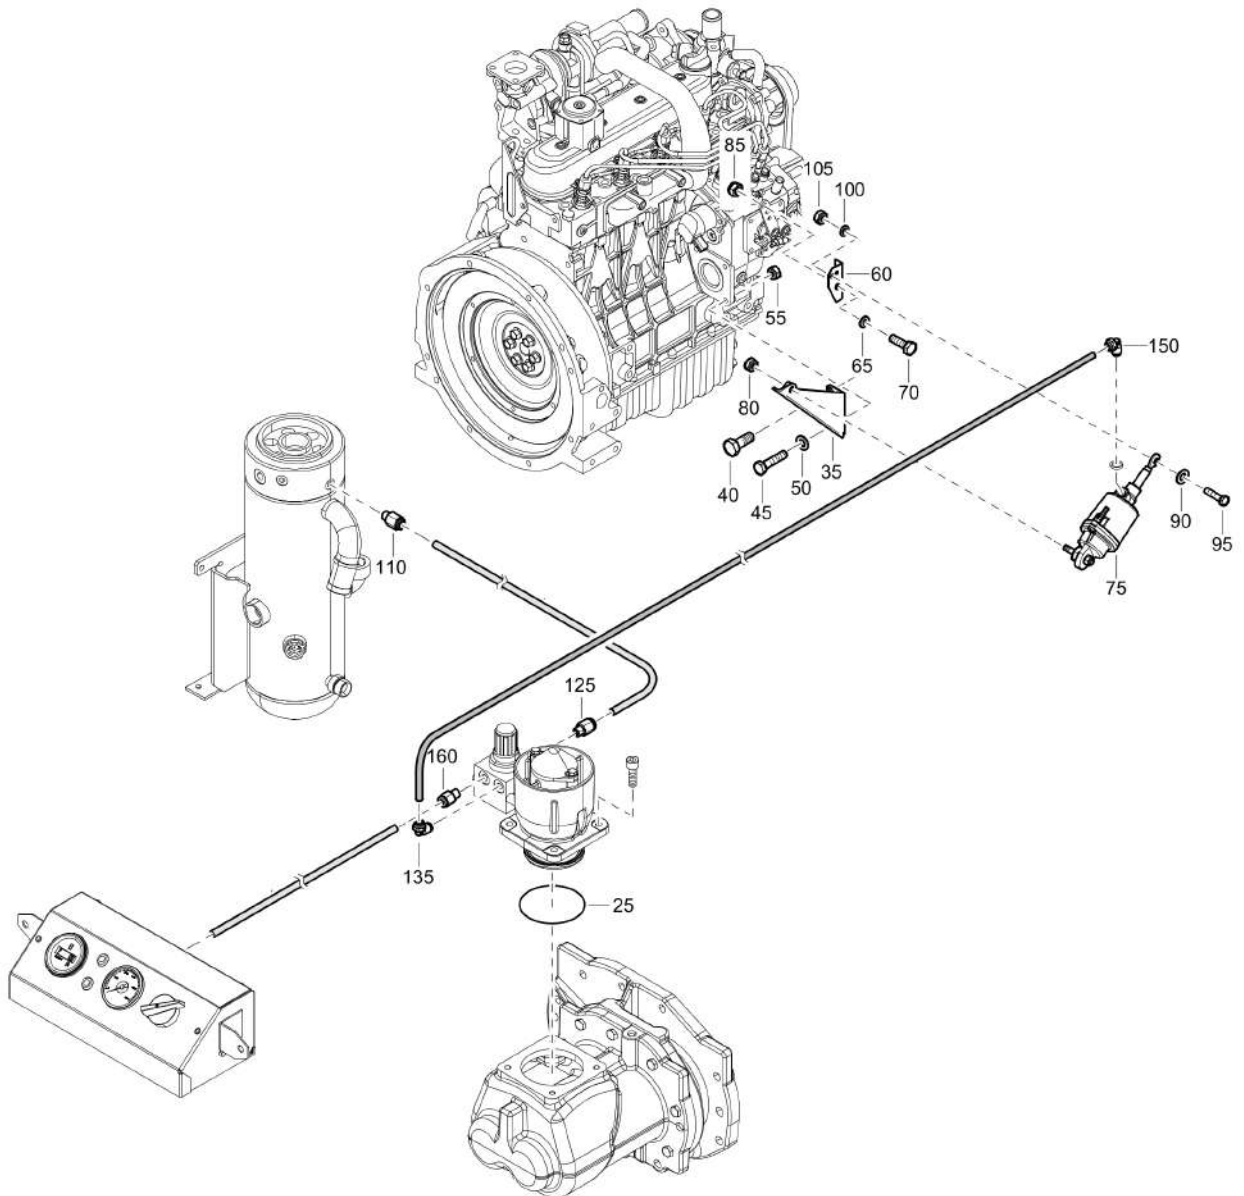

Mechanical 1611710831_02 Regulating system

Refer to the Parts Online web page for most up-to-date information. The printed information might be outdated.

Item	Part No.	Name	Qty	L
25	0663210615	O-ring	1	
35	1626326704	Support	1	
40	0147195945	Hex. head screw	1	
45	0147132603	Hex.bolt M8x30	1	
50	0301233500	Plain washer(A) 8.4 x 16 x 1.6	1	
55	0291111000	Locknut	1	
60	1626326603	Bracket	1	
65	0301232100	Flat washer	1	
70	0147132303	Screw	1	
75	1604776202	Actuator	1	
80	0291110800	Locknut	1	
85	0291111000	Locknut	1	
90	0301233500	Plain washer(A) 8.4 x 16 x 1.6	1	
95	0147124903	Hex.bolt	1	
100	0301232100	Flat washer	1	
105	0291110800	Locknut	1	
110	0583810076	Coupling str	1	
125	0583810076	Coupling str	1	
135	9090151800	Coupling	1	
150	9090151800	Coupling	1	
160	0583810057	Coupling	1