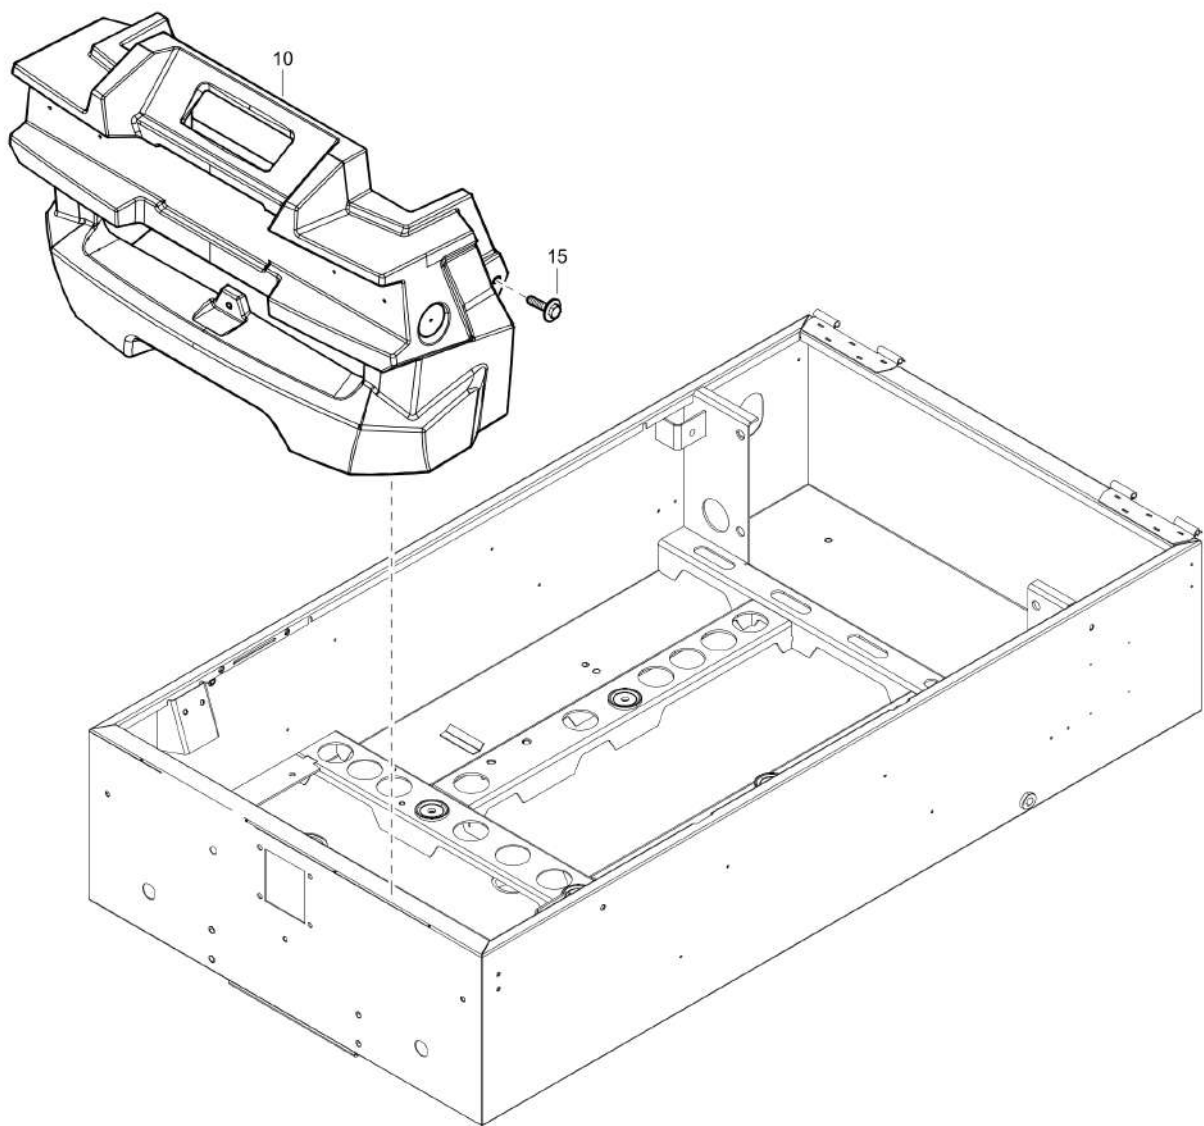

Mechanical 1611723431_00 No road signal

Item	Part No.	Name	Qty	L
10	1638227880	Bumper	1	
15	1604646600	Bolt	5