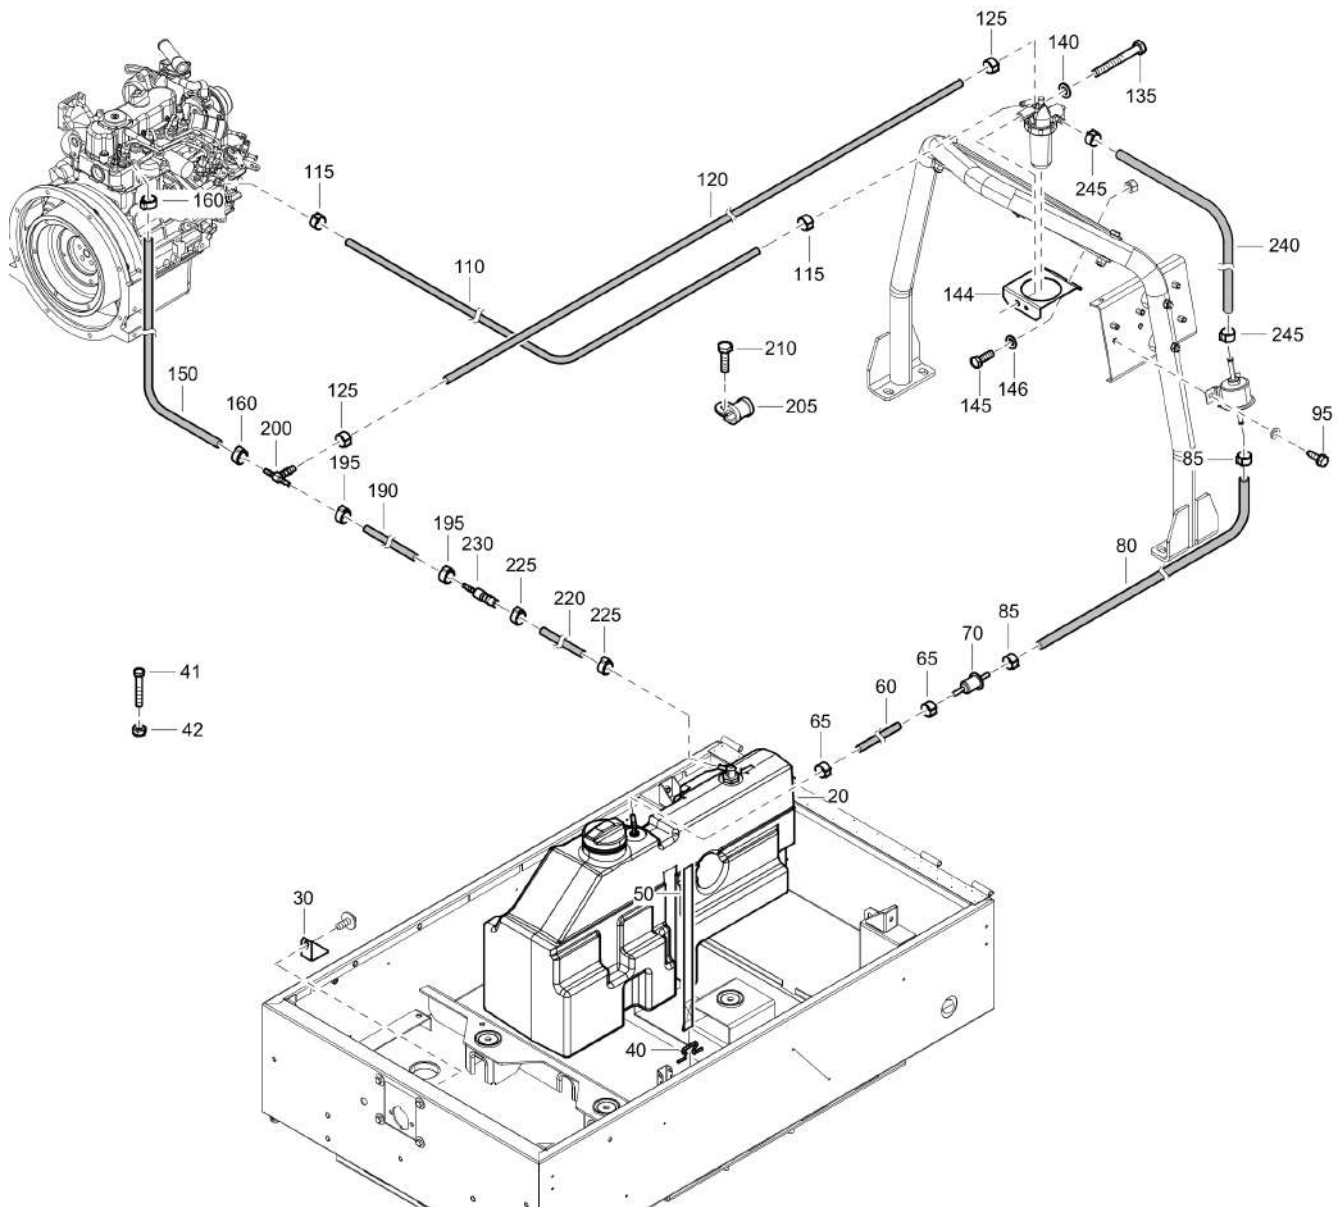

Options / accessories 1611714831_04 After cooler

Refer to the Parts Online web page for most up-to-date information. The printed information might be outdated.

Item	Part No.	Name	Qty	L
20	1626878381	Fuel tank	1	
30	1626928001	Bracket	1	
40	1626360700	Retainer	1	
41	0147125203	Screw	1	
42	0291110800	Locknut	1	
50	1604942500	Strap	1	
60	0071840203	Tube	AR	
65	1604413700	Hose clip	2	
70	1604579200	Prefilter	1	
80	0075402599	Hose	AR	
85	1604413700	Hose clip	2	
95	1619589801	Hex.bolt	2	
110	0075402599	Hose	AR	
115	1604413700	Hose clip	2	
120	0075402599	Hose	AR	
125	1604413700	Hose clip	2	
135	0147133303	Screw	1	
140	0301233500	Plain washer(A) 8.4 x 16 x 1.6	1	
144	1638218900	Bracket	1	
145	0147132303	Screw	2	
146	0301233500	Plain washer(A) 8.4 x 16 x 1.6	2	
150	0075402543	Fuel hose	AR	
160	0347012207	Clamp hose	2	
190	0075402543	Fuel hose	AR	
195	0347012207	Clamp hose	2	
200	0571001008	Connector	1	
205	0346100024	Clamp	1	
210	0147132503	Hex.bolt M8x30	1	
220	0075402543	Fuel hose	AR	
225	0347012207	Clamp hose	2	
230	1604501400	Hose nipple	1	
240	0075402599	Hose	AR	
245	1604413700	Hose clip	2	

Refer to the Parts Online web page for most up-to-date information. The printed information might be outdated.