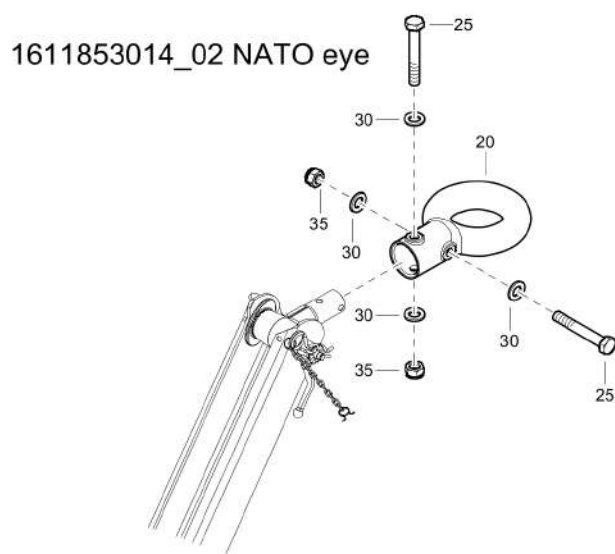

Options / accessories 1611812431_04 Support leg

Refer to the Parts Online web page for most up-to-date information. The printed information might be outdated.

Item	Part No.	Name	Qty	L
20	1202862400	Foot	1	
25	1604754900	Clamp	1	
30	0147137503	Screw	2	
35	0301234400	Flat washer	2	
40	0291111100	Locknut	2	

Options / accessories 1611853014_02 Towing eye

Refer to the Parts Online web page for most up-to-date information. The printed information might be outdated.

Item	Part No.	Name	Qty	L
-	1611853014	Towing eye - NATO	-	
20	1626858100	Eye towing	1	
25	1202984405	Bolt	2	
30	0301235800	Plain washer(A) 13 x 24 x 2.5	4	
35	0291118513	Lock nut DIN980	2	
-	1611853114	Towing eye - BNA	-	
20	1626858200	Eye towing	1	
25	5730082700	Screw hexagon	2	
30	0301235800	Plain washer(A) 13 x 24 x 2.5	4	
35	0291118513	Lock nut DIN980	2	
-	1611853414	Towing eye - ITA	-	
20	1626858500	Eye towing	1	
25	1202984405	Bolt	2	
30	0301235800	Plain washer(A) 13 x 24 x 2.5	4	
35	0291118513	Lock nut DIN980	2	
-	1611853214	Towing eye - DIN	-	
20	1626858300	Eye towing	1	
25	1202984405	Bolt	2	
30	0301235800	Plain washer(A) 13 x 24 x 2.5	4	
35	0291118513	Lock nut DIN980	2	
-	1611853514	Towing eye - GB eye	-	
20	1626858600	Eye towing	1	
25	1202984405	Bolt	2	
30	0301235800	Plain washer(A) 13 x 24 x 2.5	4	
35	0291118513	Lock nut DIN980	2	
-	1611853614	Towing eye - AC	-	
20	1626858700	Eye towing	1	
25	1202984405	Bolt	2	
30	0301235800	Plain washer(A) 13 x 24 x 2.5	4	
35	1202984500	Washer	2	
40	0291118513	Lock nut DIN980	2	

Item	Part No.	Name	Qty	L
-	1611853314	Eye towing - Ball coupling	-	
20	1626858400	Ball coupling	1	
32	1202984402	Bolt	2	
40	1202984500	Washer	1	
50	0301235800	Plain washer(A) 13 x 24 x 2.5	3	
60	0291118513	Lock nut DIN980	2	
-	1611853814	Loose ball coupling	-	
20	1626858480	Set loose ball coupling	1	
A20	1626858400	Ball coupling	1	
A25	1202984402	Bolt	2	
A30	1202984500	Washer	1	
A35	0301235800	Plain washer(A) 13 x 24 x 2.5	3	
A40	0291118513	Lock nut DIN980	2	