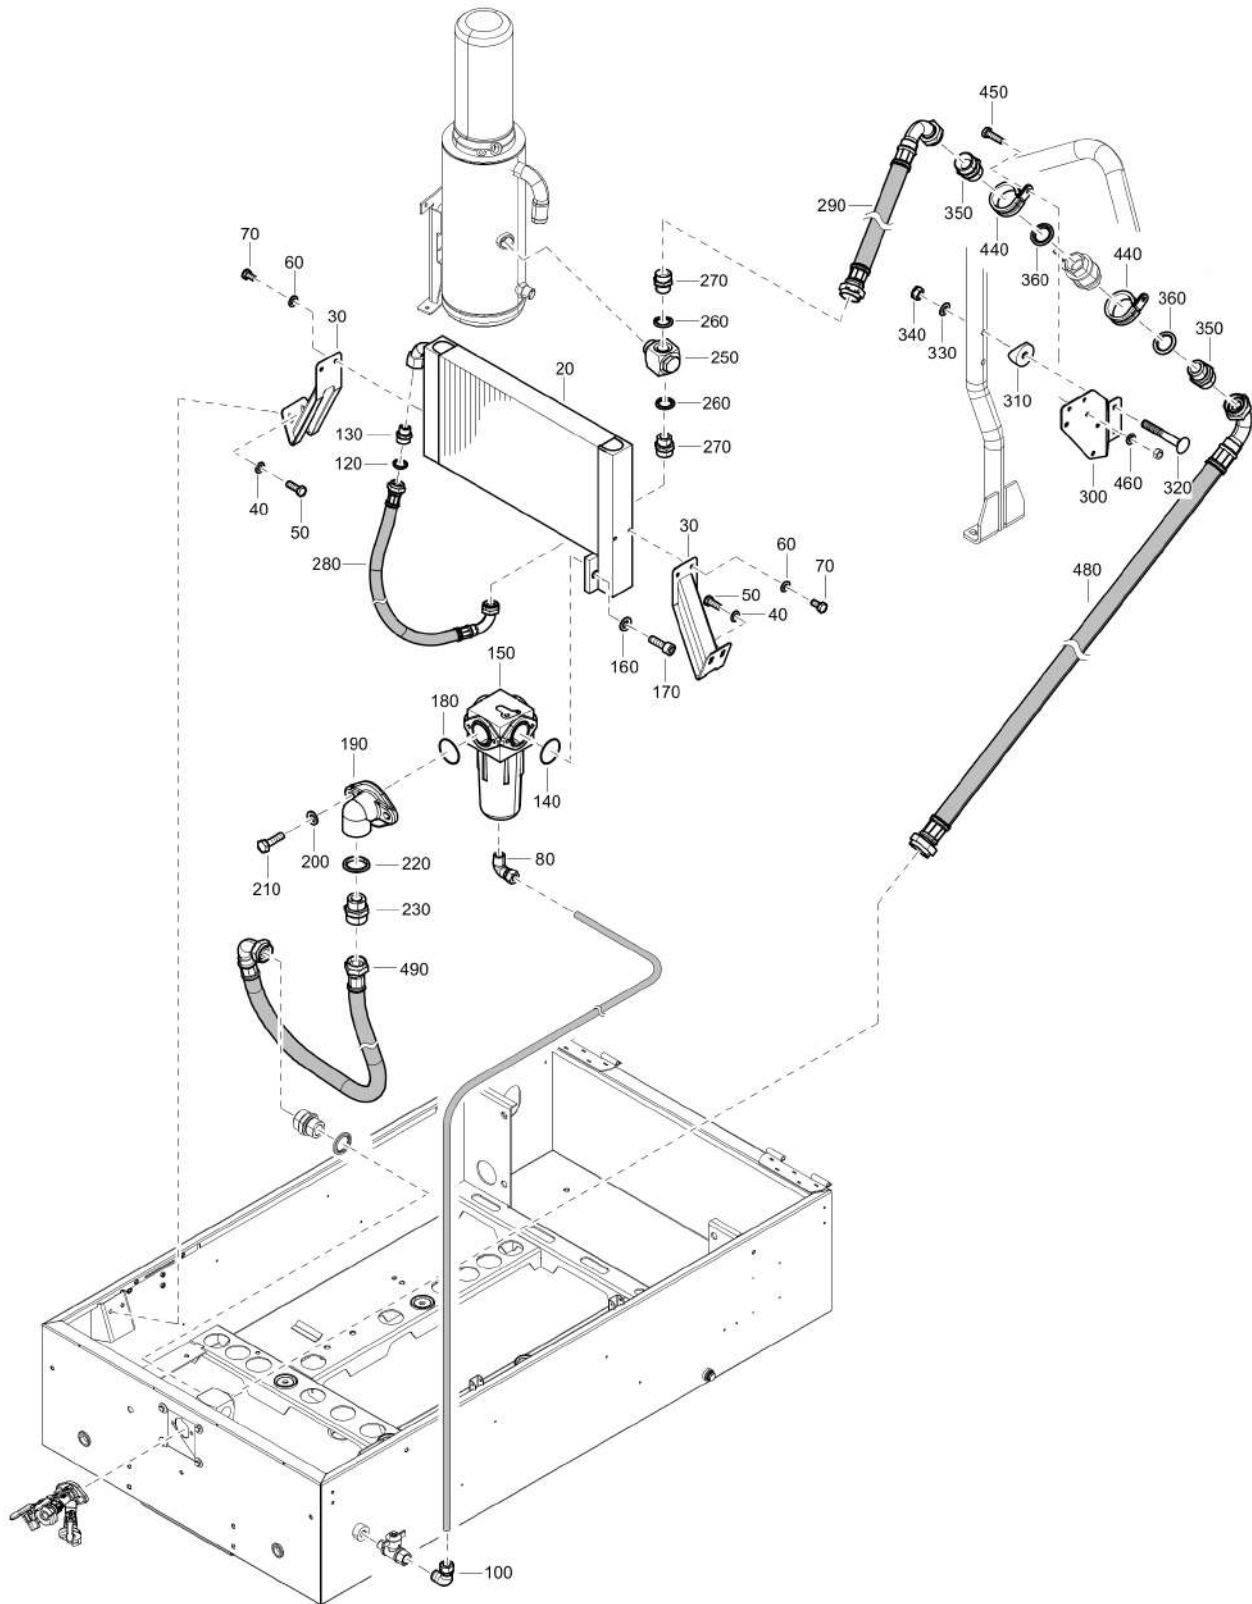

Options / accessories 1611723631_01 Aftercooler+bypass

Refer to the Parts Online web page for most up-to-date information. The printed information might be outdated.

Item	Part No.	Name	Qty	L
20	1638112701	After cooler	1	
30	1638158401	Support	2	
40	0301233500	Plain washer(A) 8.4 x 16 x 1.6	4	
50	0147132303	Screw	4	
60	0301233500	Plain washer(A) 8.4 x 16 x 1.6	4	
70	0147132003	Hexagon bolt	4	
80	0581120023	Elbow	1	
100	0581120023	Elbow	1	
120	0661103800	Seal washer	1	
130	1619624900	Nipple	1	
140	0663713600	O-ring	1	
150	1615858100	Waterseparator	1	
160	0301234400	Flat washer	2	
170	0211136303	Hex socket screw	2	
180	0663713600	O-ring	1	
190	1604401901	Coupling drive	1	
200	0301234400	Flat washer	2	
210	0147136303	Hex.bolt M10x30	2	
220	0661104900	Seal washer	1	
230	0571003572	Fitting	1	
250	1638249100	Manifold	1	
260	0661103800	Seal washer	2	
270	1619624900	Nipple	2	
280	1638159601	Hose assembly	1	
290	1638153600	Hose assembly	1	
300	1638248900	Support	1	
310	1638211800	Washer	2	
320	0226991510	Neck bolt	2	
330	0301233500	Plain washer(A) 8.4 x 16 x 1.6	2	
340	0291111000	Locknut	2	
350	1619624900	Nipple	2	
360	0661103800	Seal washer	2	
370	0852001154	Valve ball	1	
440	0346100314	Clamp	2	
450	0147132603	Hex.bolt M8x30	2	

Refer to the Parts Online web page for most up-to-date information. The printed information might be outdated.