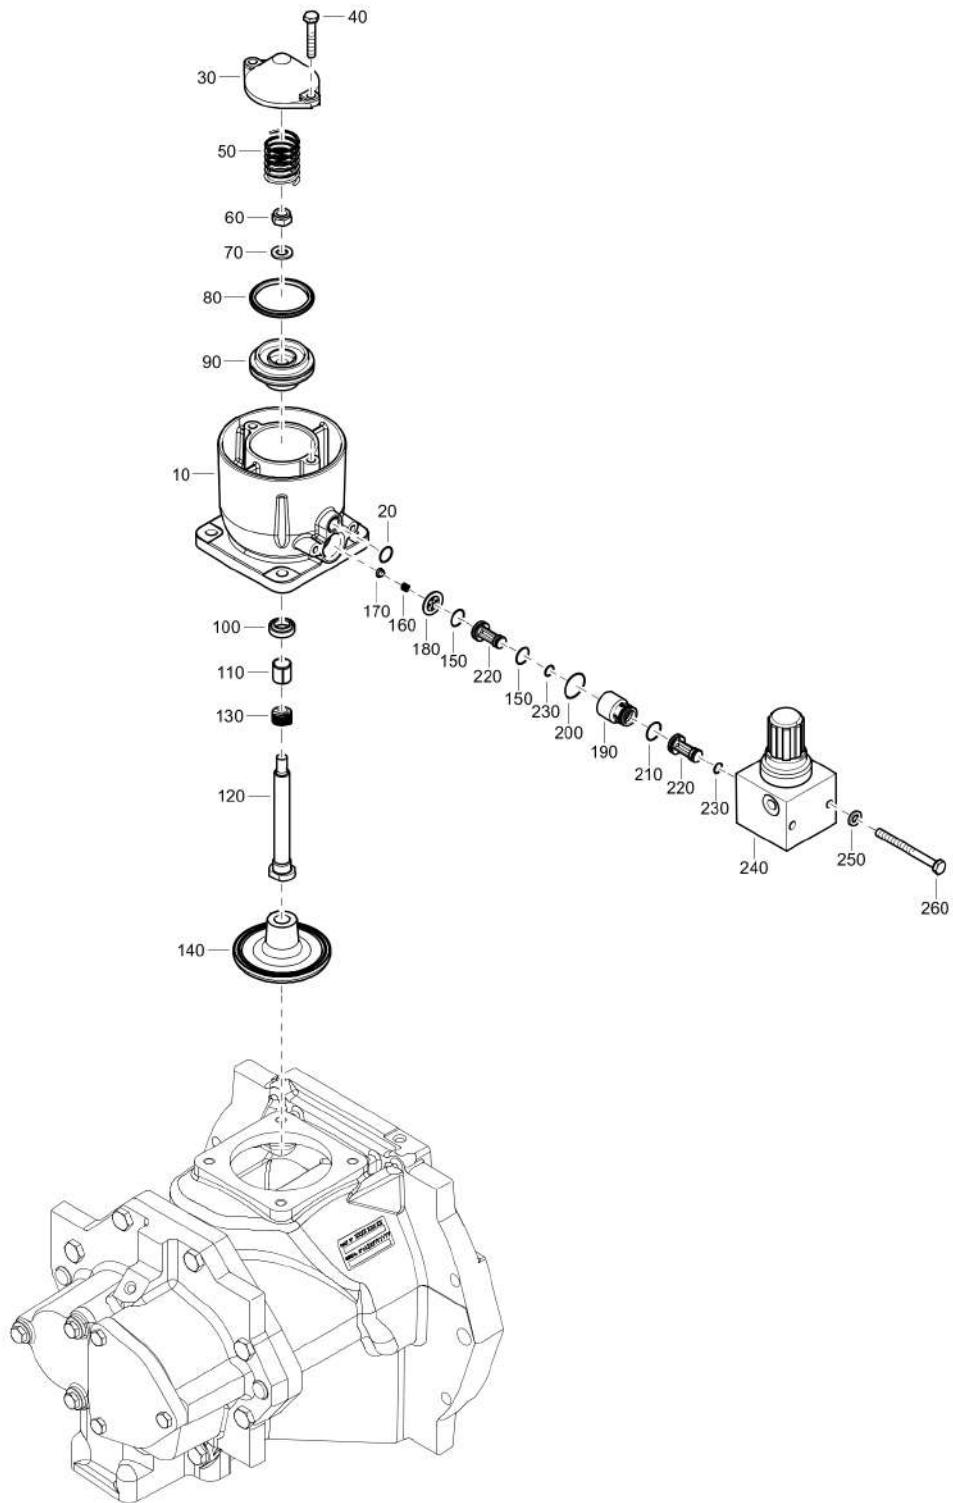

Mechanical 1638123180_01 Housing valve

Refer to the Parts Online web page for most up-to-date information. The printed information might be outdated.

Item	Part No.	Name	Qty	L
10	1638123100	Housing valve	1	
20	0663611800	O-ring	1	
30	1615766701	Cover unloading valve	1	
40	0147125112	Hexagon bolt	2	
50	1615767201	Spring	1	
60	0291111000	Locknut	1	
70	0301233500	Plain washer(A) 8.4 x 16 x 1.6	1	
80	0665099954	Piston seal	1	
90	1615875500	Piston	1	
100	0665911000	Wiper of actuating cylinder	1	
110	0500451021	Plain bearing	1	
120	1638123200	Rod piston	1	
130	1604038801	Spring	1	
140	1638123301	Valve check	1	
150	0663711900	O-ring	2	
160	1626032700	Spring	1	
170	1604038900	Valve	1	
180	1615834600	Retainer	1	
190	1615834501	Bushing	1	
200	0663712600	O-ring	1	
210	0663712000	O-ring	1	
220	1615767300	Valve	2	
230	0663611400	O-ring	2	
240	1626824080	Regulating valve	1	
250	0301232100	Flat washer	2	
260	0147125703	Bolt	2