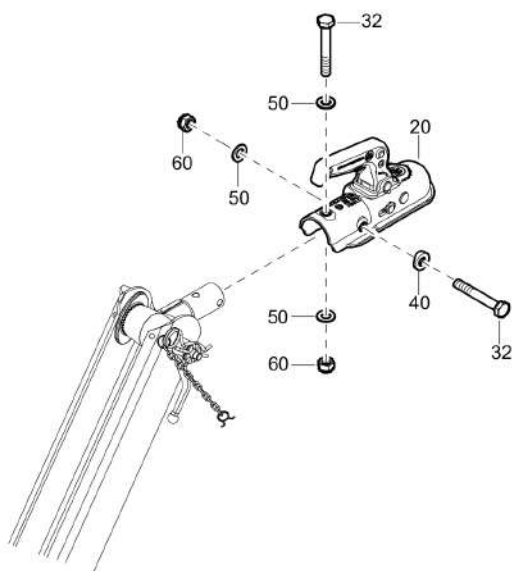

Options / accessories 1611853314_07 Ball coupling

1611853314_07 Ball coupling