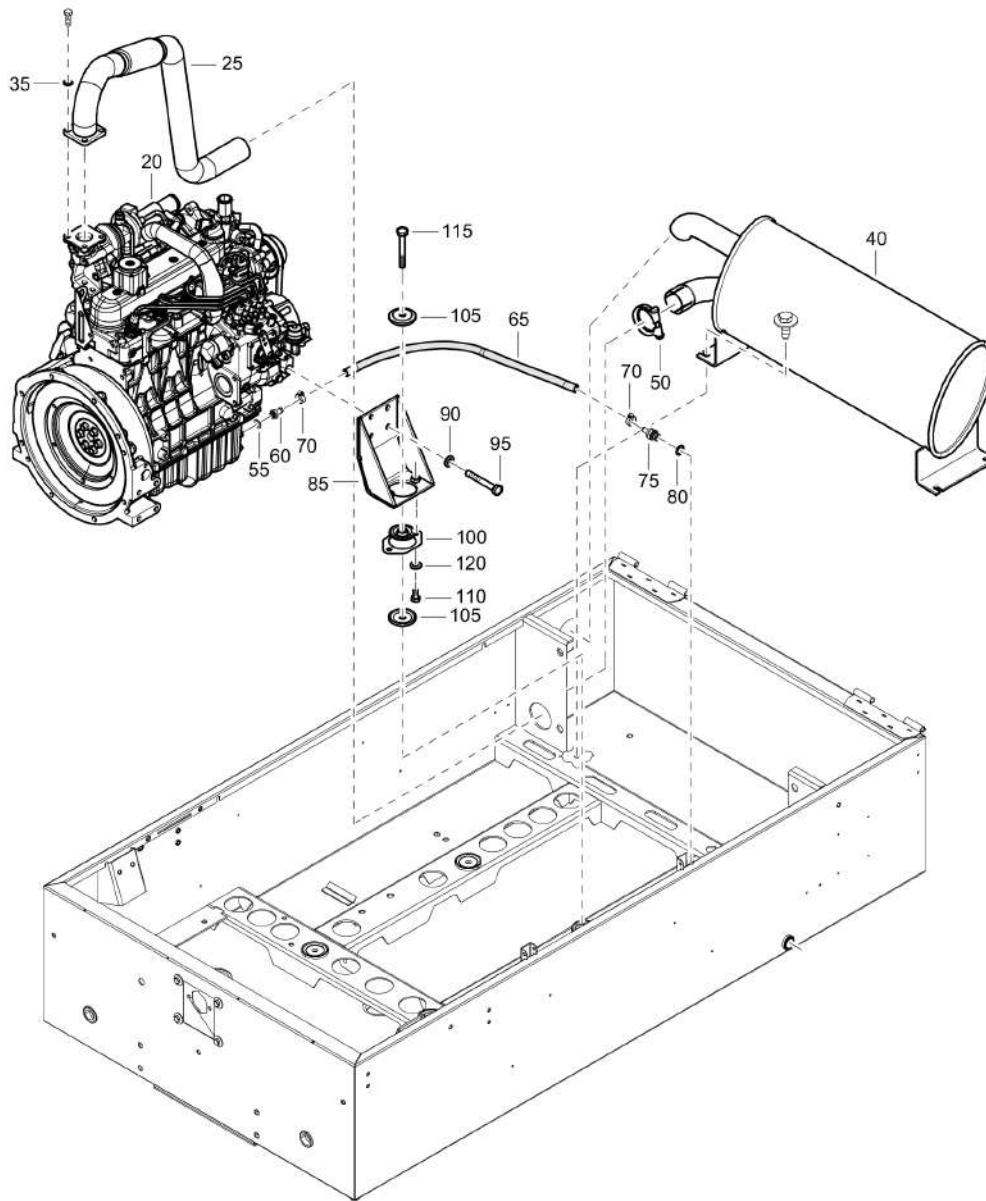

Engine 1611710631_06 Engine and accessories

Refer to the Parts Online web page for most up-to-date information. The printed information might be outdated.

Item	Part No.	Name	Qty	L
20	1626252203	Engine	1	
25	1638145801	Exhaust pipe	1	
35	0333322700	Lockwasher	4	
40	1638113400	Muffler	1	
50	0346300108	Pipe clamp	1	
55	0653106200	Gasket	1	
60	1638051900	Nipple hexagon	1	
65	0075402569	Tube	AR	
70	0347610400	Hose clamp	2	
75	0571002146	Nipple hose	1	
80	0661102600	Seal washer	1	
85	1638111601	Support engine	2	
90	0301234400	Flat washer	8	
95	0147195945	Hex. head screw	8	
100	1604186600	Antivibration pad	2	
105	1202871900	Disk	2	
110	0147195874	Screw	4	
115	0211137103	Hex socket screw	2	
120	0301234400	Flat washer	2