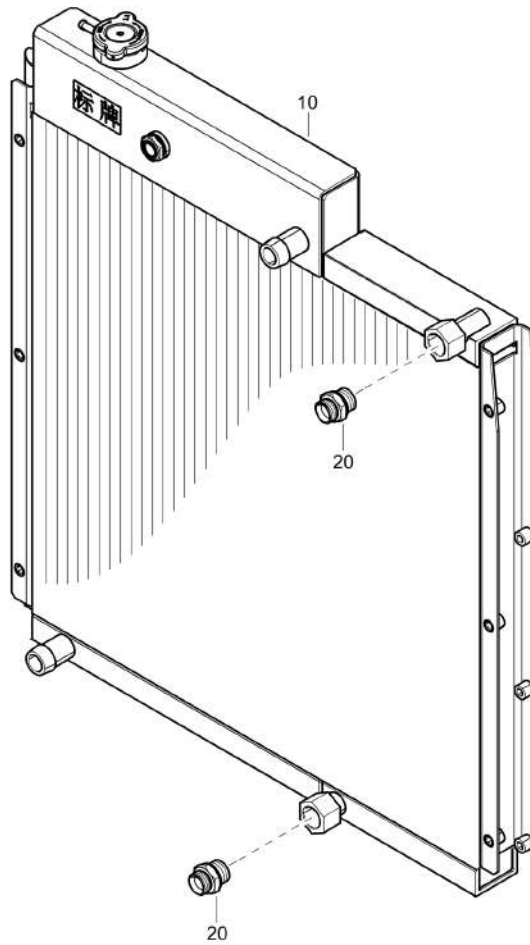

Engine 1638138481_01 Cooler assembly

Item	Part No.	Name	Qty	L
10	1638138402	Cooler	1	
20	1619550900	Nipple	2