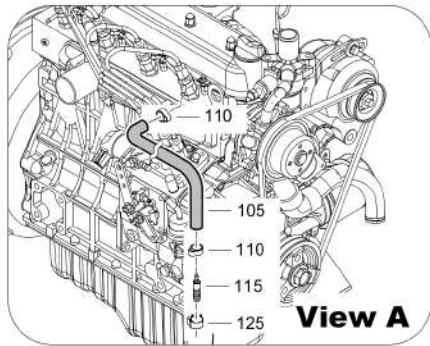

Engine 1611710531_05 Fuel system

Refer to the Parts Online web page for most up-to-date information. The printed information might be outdated.

Item	Part No.	Name	Qty	L
20	1638116482	Fuel tank	1	
25	1616461500	Nylon band	2	
35	1604731000	Retainer	2	
36	0301232100	Flat washer	4	
37	0291110800	Locknut	2	
38	0147125203	Screw	2	
40	0075402599	Hose	AR	
45	1604413700	Hose clip	1	
50	1604579200	Prefilter	1	
55	0075402599	Hose	AR	
60	1604413700	Hose clip	2	
70	0301232100	Flat washer	2	
75	0075402599	Hose	AR	
80	1604413700	Hose clip	2	
85	1638265200	Fuelfilter assy	1	
90	0147133203	Screw	2	
95	0075402599	Hose	AR	
100	1604413700	Hose clip	2	
105	0075402543	Fuel hose	AR	
110	0347012207	Clamp hose	2	
115	1604501400	Hose nipple	1	
120	0075402599	Hose	AR	
125	1604413700	Hose clip	1	
130	0348010124	Tie	2	
140	0075402599	Hose	AR	
145	1604413700	Hose clip	2	
150	1626799200	Valve	1	

Refer to the Parts Online web page for most up-to-date information. The printed information might be outdated.