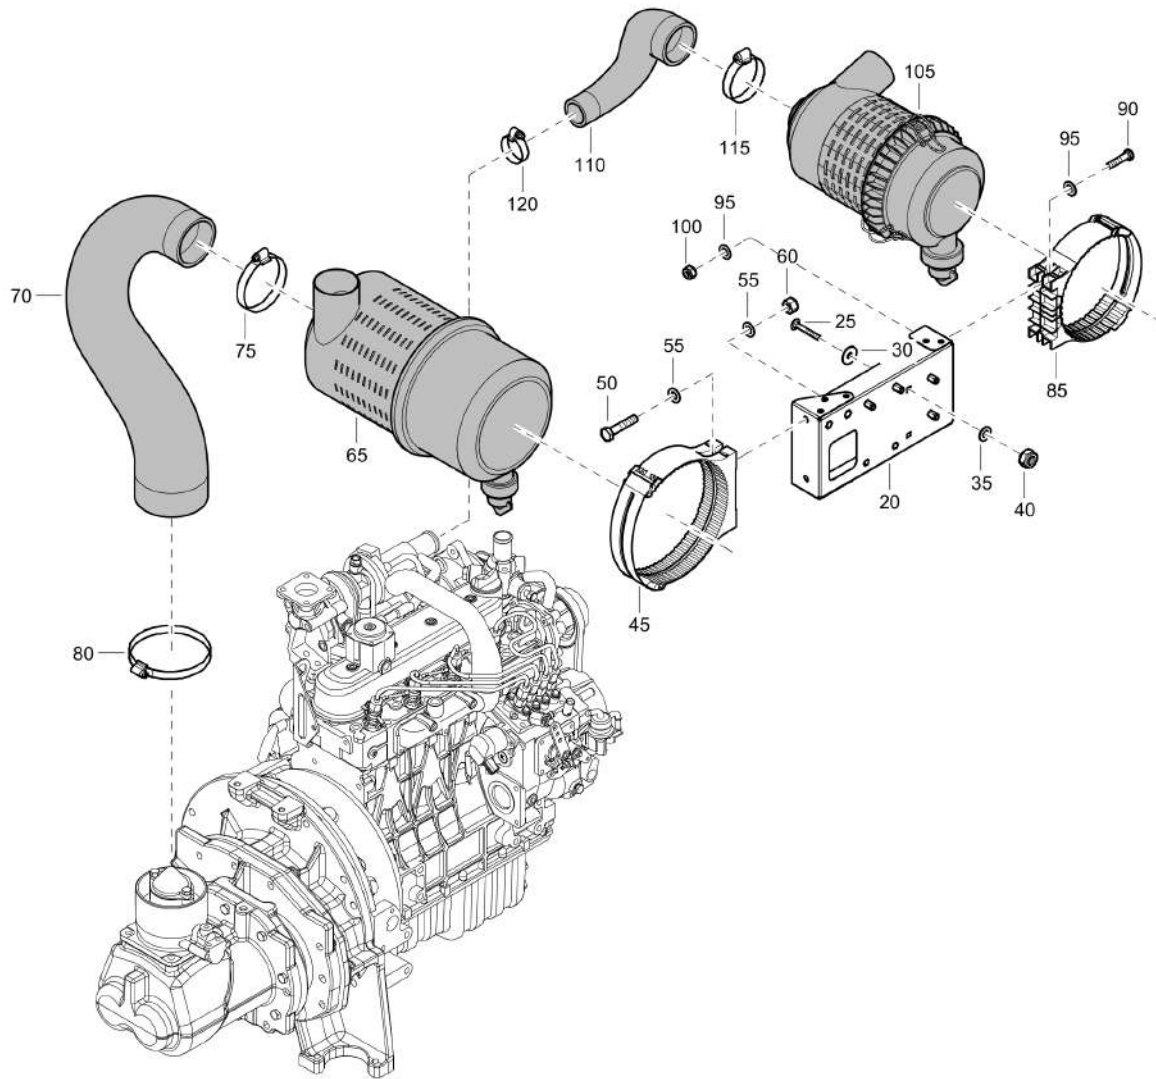

Mechanical 1611719731_03 Air inlet

Refer to the Parts Online web page for most up-to-date information. The printed information might be outdated.

Item	Part No.	Name	Qty	L
20	1638169601	Support	1	
25	0226991510	Neck bolt	2	
30	1638211800	Washer	2	
35	0301233500	Plain washer(A) 8.4 x 16 x 1.6	2	
40	0291111000	Locknut	2	
45	1626177700	Support	1	
50	0147132703	Screw DIN933	2	
55	0301233500	Plain washer(A) 8.4 x 16 x 1.6	4	
60	0291111000	Locknut	2	
65	1092315500	Filter	1	
70	1638199900	Hose air inlet	1	
75	0347610004	Clamp	1	
80	0347611500	Clamp	1	
85	1626174700	Support	1	
90	0147132703	Screw DIN933	2	
95	0301233500	Plain washer(A) 8.4 x 16 x 1.6	1	
100	0291111000	Locknut	2	
105	1604223000	Air filter	1	
110	1638199800	Hose air inlet	1	
115	0347611400	Hose clamp	1	
120	0347611200	Hose clamp	1