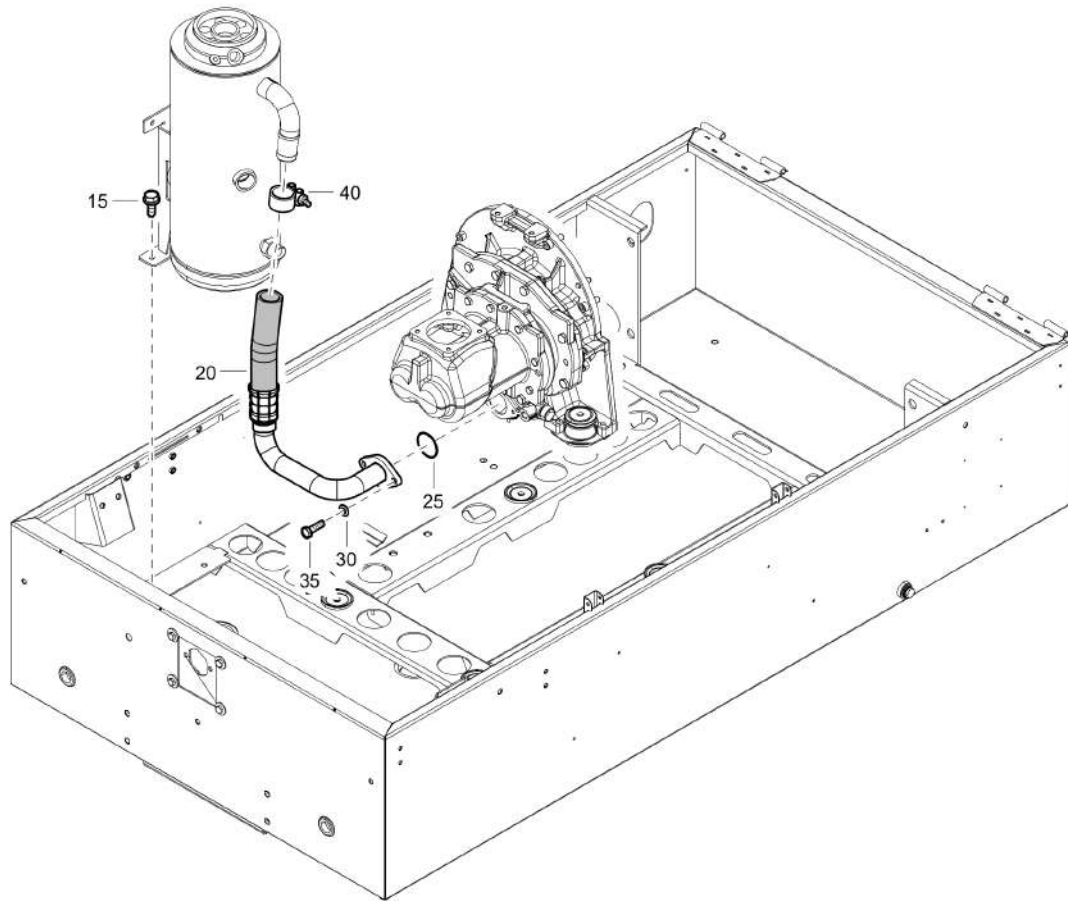

Refer to the Parts Online web page for most up-to-date information. The printed information might be outdated.

Mechanical 1611714431_03 Vessel low pressure

Item	Part No.	Name	Qty	L
15	1615566400	Hex. head screw	4	
20	1638166300	Hose assembly	1	
25	0663713400	O-ring	1	
30	0301233500	Plain washer(A) 8.4 x 16 x 1.6	2	
35	0147132503	Hex.bolt M8x30	2	
40	1202866304	Hose clip	1	