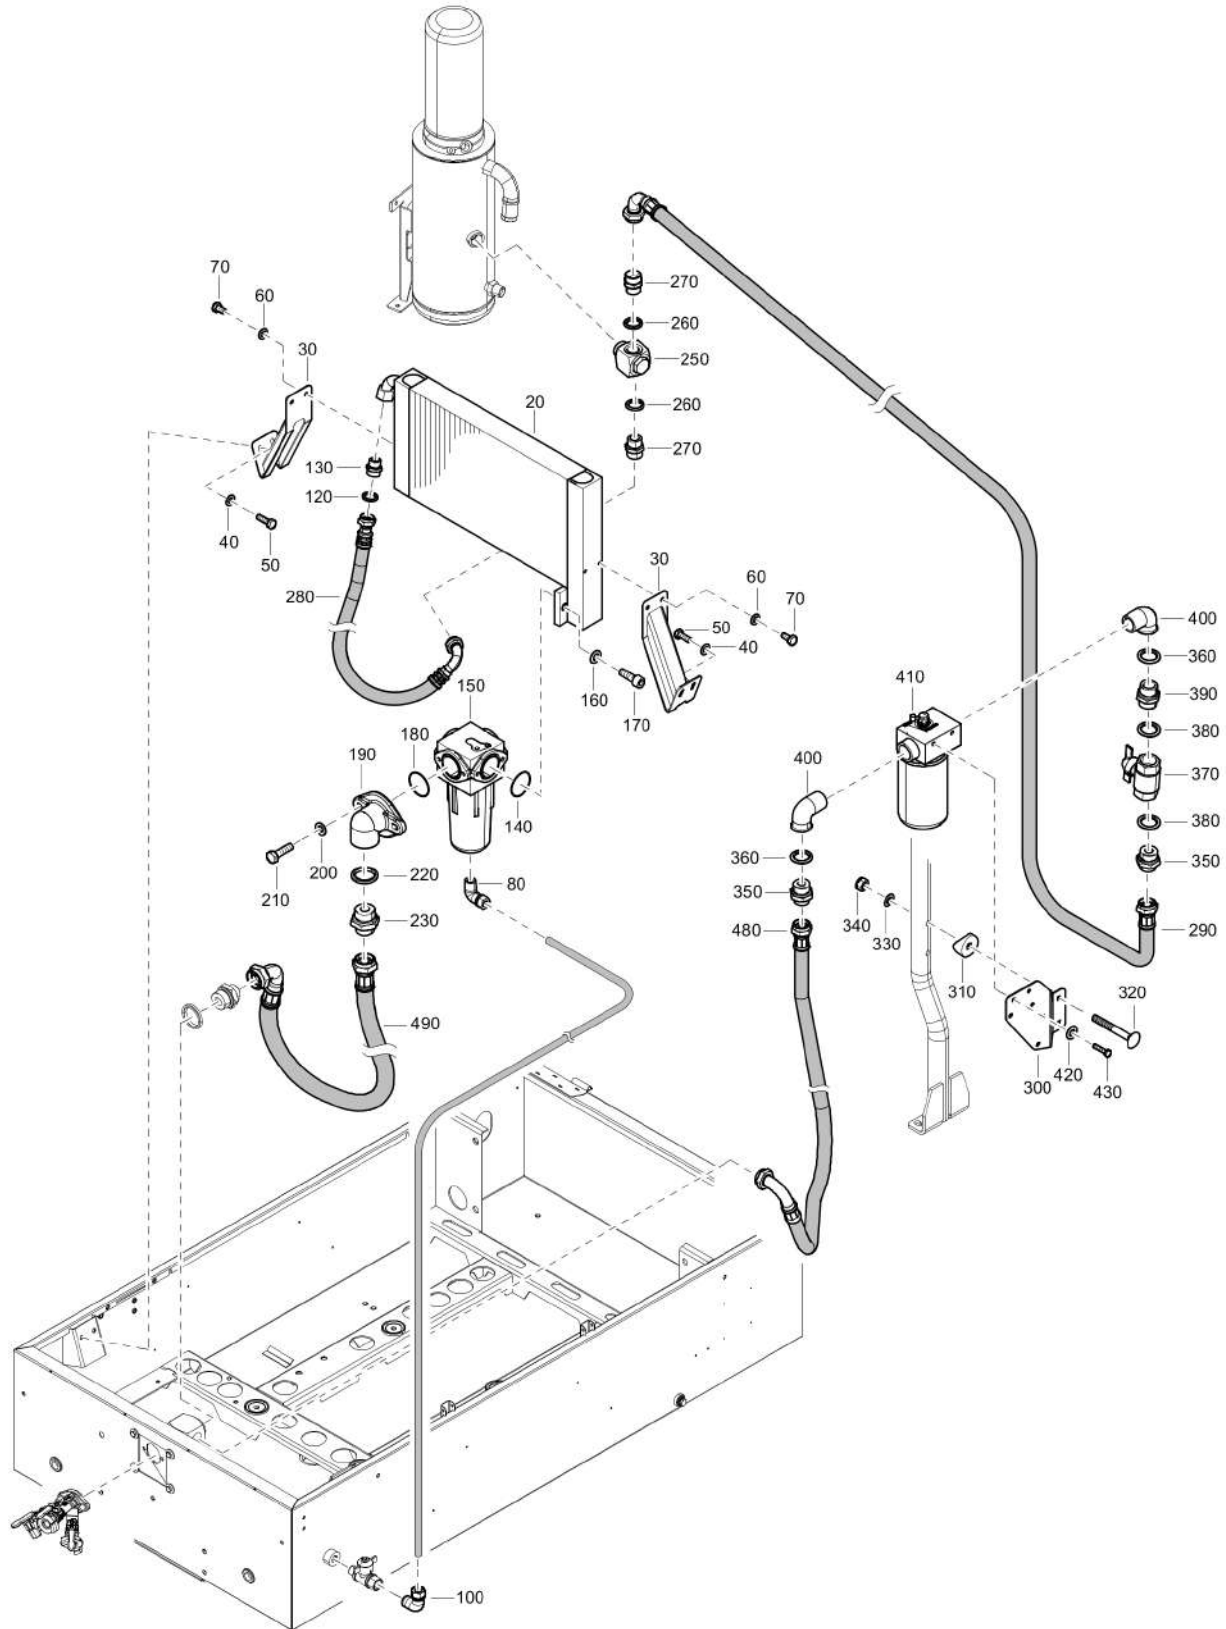

Options / accessories 1611723731_01 After cooler+bypass+lubricator

Refer to the Parts Online web page for most up-to-date information. The printed information might be outdated.

Item	Part No.	Name	Qty	L
20	1638112701	After cooler	1	
30	1638158401	Support	2	
40	0301233500	Plain washer(A) 8.4 x 16 x 1.6	4	
50	0147132303	Screw	4	
60	0301233500	Plain washer(A) 8.4 x 16 x 1.6	4	
70	0147132003	Hexagon bolt	4	
80	0581120023	Elbow	1	
100	0581120023	Elbow	1	
120	0661103800	Seal washer	1	
130	1619624900	Nipple	1	
140	0663713600	O-ring	1	
150	1615858100	Waterseparator	1	
160	0301234400	Flat washer	2	
170	0211136303	Hex socket screw	2	
180	0663713600	O-ring	1	
190	1604401901	Coupling drive	1	
200	0301234400	Flat washer	2	
210	0147136303	Hex.bolt M10x30	2	
220	0661104900	Seal washer	1	
230	0571003572	Fitting	1	
250	1638249100	Manifold	1	
260	0661103800	Seal washer	2	
270	1619624900	Nipple	2	
280	1638159601	Hose assembly	1	
290	1638153600	Hose assembly	1	
300	1638248900	Support	1	
310	1638211800	Washer	2	
320	0226991510	Neck bolt	2	
330	0301233500	Plain washer(A) 8.4 x 16 x 1.6	2	
340	0291111000	Locknut	2	
350	0571003572	Fitting	2	
360	0661104900	Seal washer	2	
370	0852001047	Ball valve	1	
380	0661104900	Seal washer	2	
390	0571003509	Fitting	1	

Refer to the Parts Online web page for most up-to-date information. The printed information might be outdated.