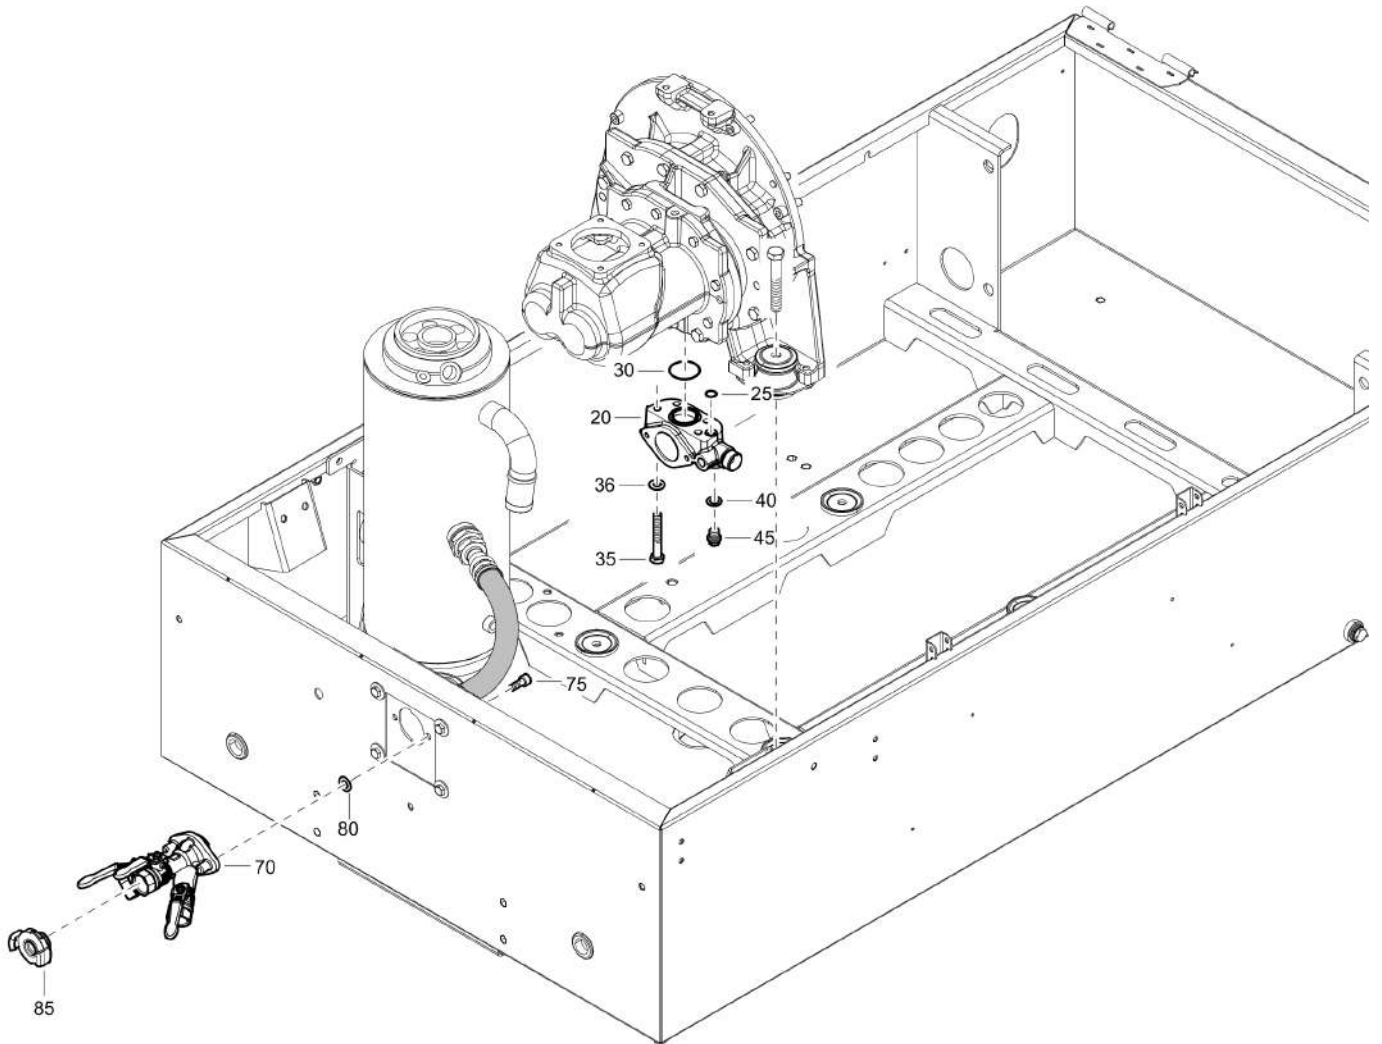

Mechanical 1611711931_02 Air outlet

Refer to the Parts Online web page for most up-to-date information. The printed information might be outdated.

Item	Part No.	Name	Qty	L
20	1638113702	Manifold	1	
25	0663211135	O-ring	1	
30	0663313200	O-ring	1	
35	0147133100	Hex.bolt	4	
36	0301233500	Plain washer(A) 8.4 x 16 x 1.6	4	
40	0653106200	Gasket	1	
45	0686371601	Plug	1	
70	1638165280	Manifold	1	
75	0211132300	Hex socket screw	2	
80	0301233500	Plain washer(A) 8.4 x 16 x 1.6	2	
85	9000030200	Claw coupling	3