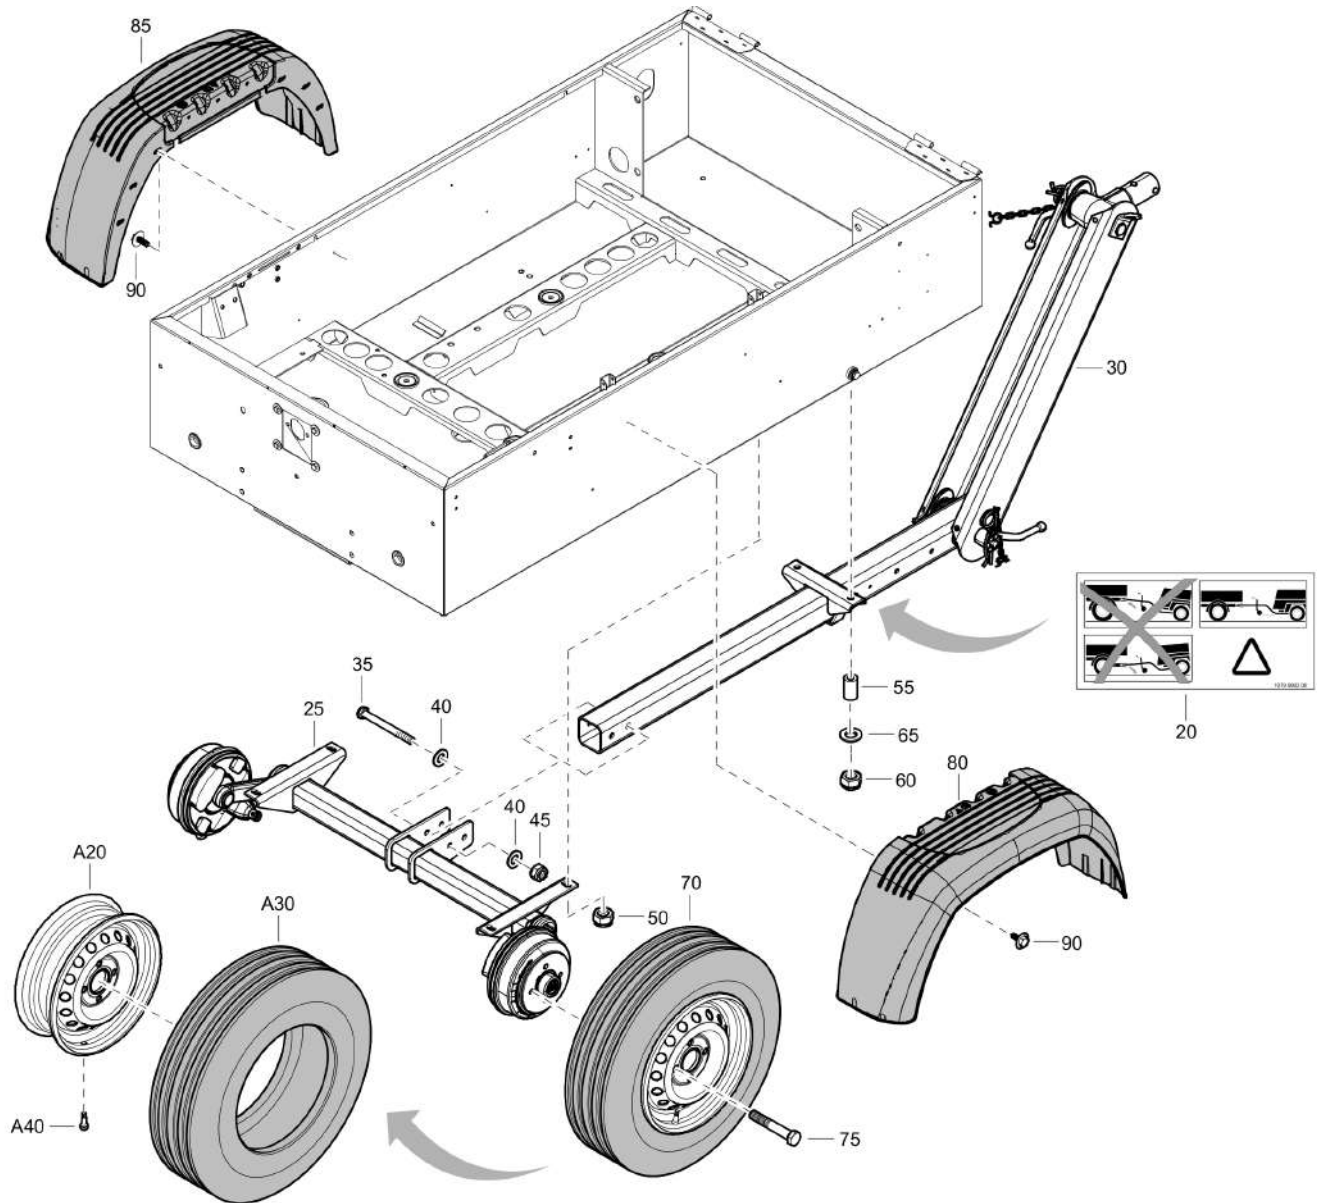

Options / accessories 1611717831_03 Undercarriage

Refer to the Parts Online web page for most up-to-date information. The printed information might be outdated.

Item	Part No.	Name	Qty	L
20	1079990200	Label	1	
25	1638115000	Axle without brakes	1	
30	1638154400	Towbar adjust	1	
35	0147141703	Screw	2	
40	0301235800	Plain washer(A) 13 x 24 x 2.5	4	
45	0291111200	Nut DIN985	2	
50	0291111200	Nut DIN985	2	
55	1615957500	Spacer	2	
60	0291111200	Nut DIN985	4	
65	0301235800	Plain washer(A) 13 x 24 x 2.5	4	
70	1615924288	Tyre assembly	2	
A20	1604033200	Disc wheel	2	
A30	0538040020	Tyre	2	
A40	1615632200	Ventil	2	
75	1626602900	Bolt hexagon	8	
80	1638252800	Mudguard	1	
85	1638252800	Mudguard	1	
90	1619276500	Screw	8