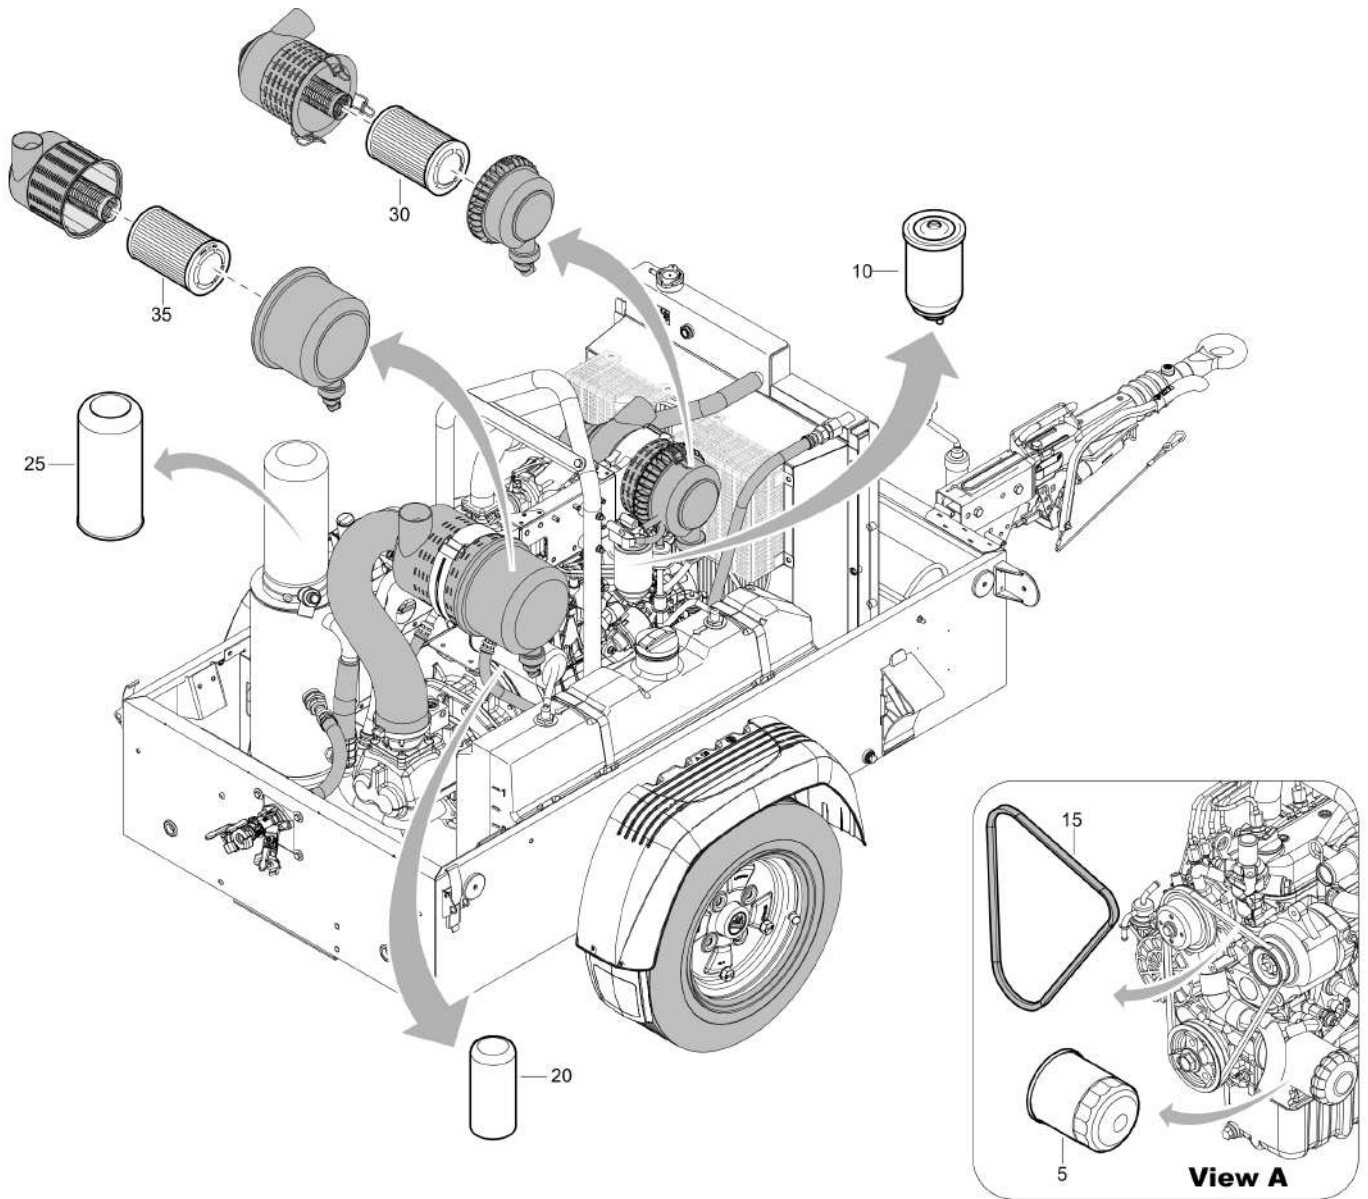

Service 2912500104_00 Service pak 1000 Hrs

Refer to the Parts Online web page for most up-to-date information. The printed information might be outdated.

Item	Part No.	Name	Qty	L
-	2912500104	Service pack 1000 Hrs	-	
5	-	Filter element	1	
10	-	Fuel filter	1	
15	-	Belt	1	
20	-	Filter element	1	
25	-	Separator oil	1	
30	-	Air filter	1	
35	-	Air filter element	1