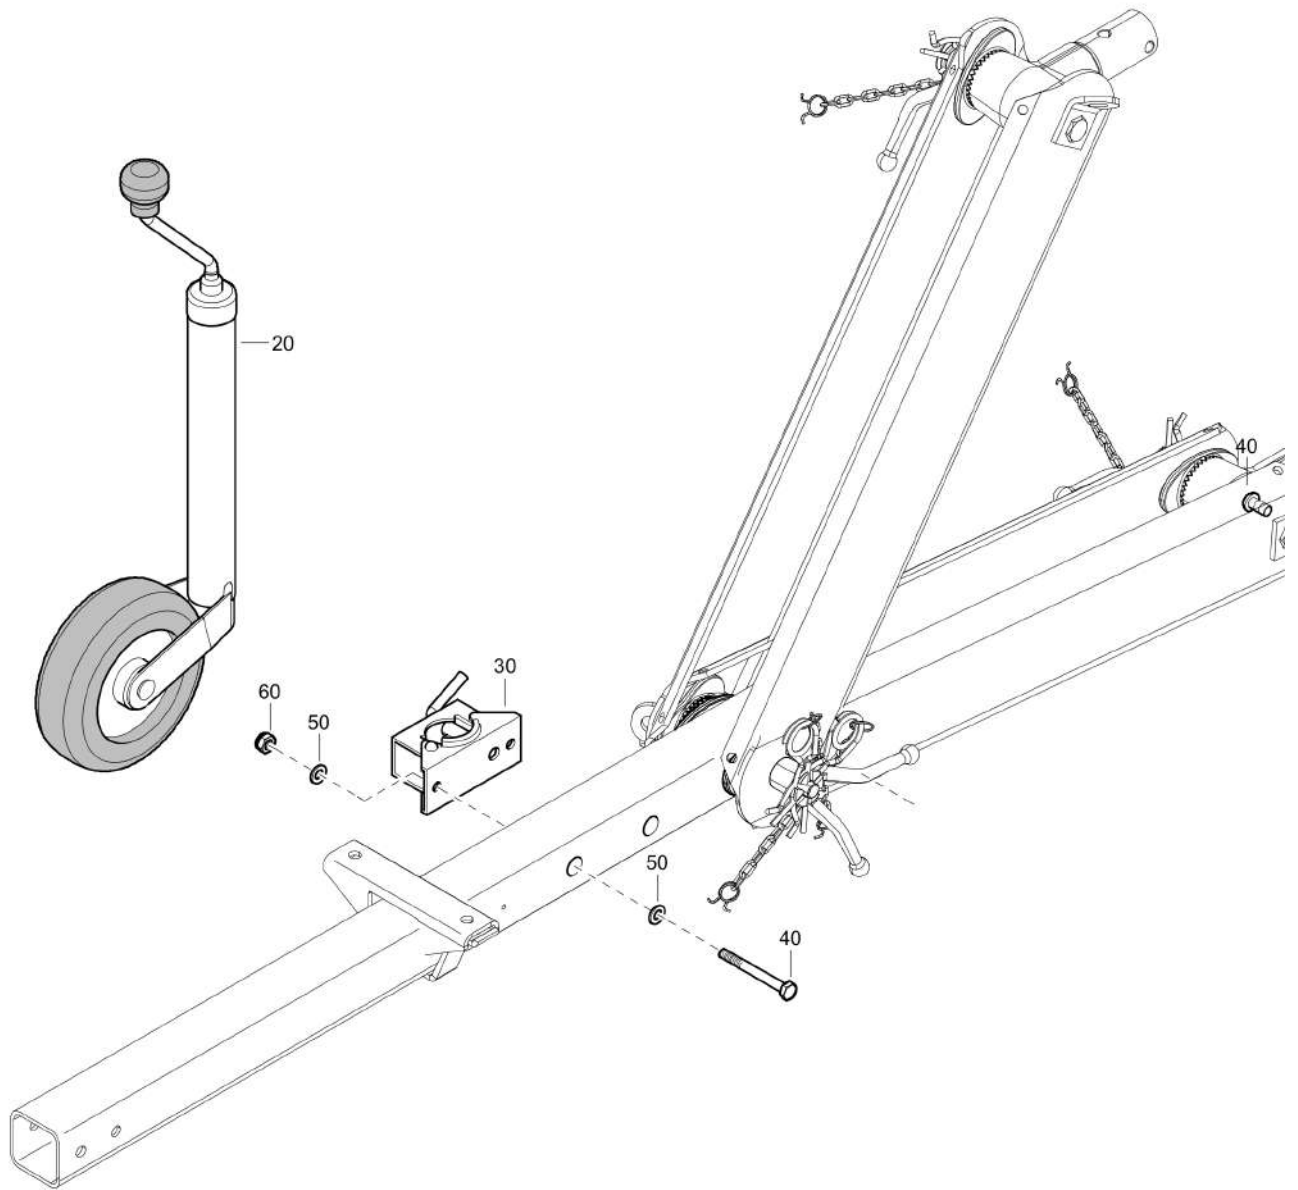

Options / accessories 1611814531_00 Jockey wheel

Refer to the Parts Online web page for most up-to-date information. The printed information might be outdated.

Item	Part No.	Name	Qty	L
20	1604755001	Wheel jockey	1	
30	1604754900	Clamp	1	
40	0147137503	Screw	2	
50	0301234400	Flat washer	4	
60	0291111100	Locknut	2