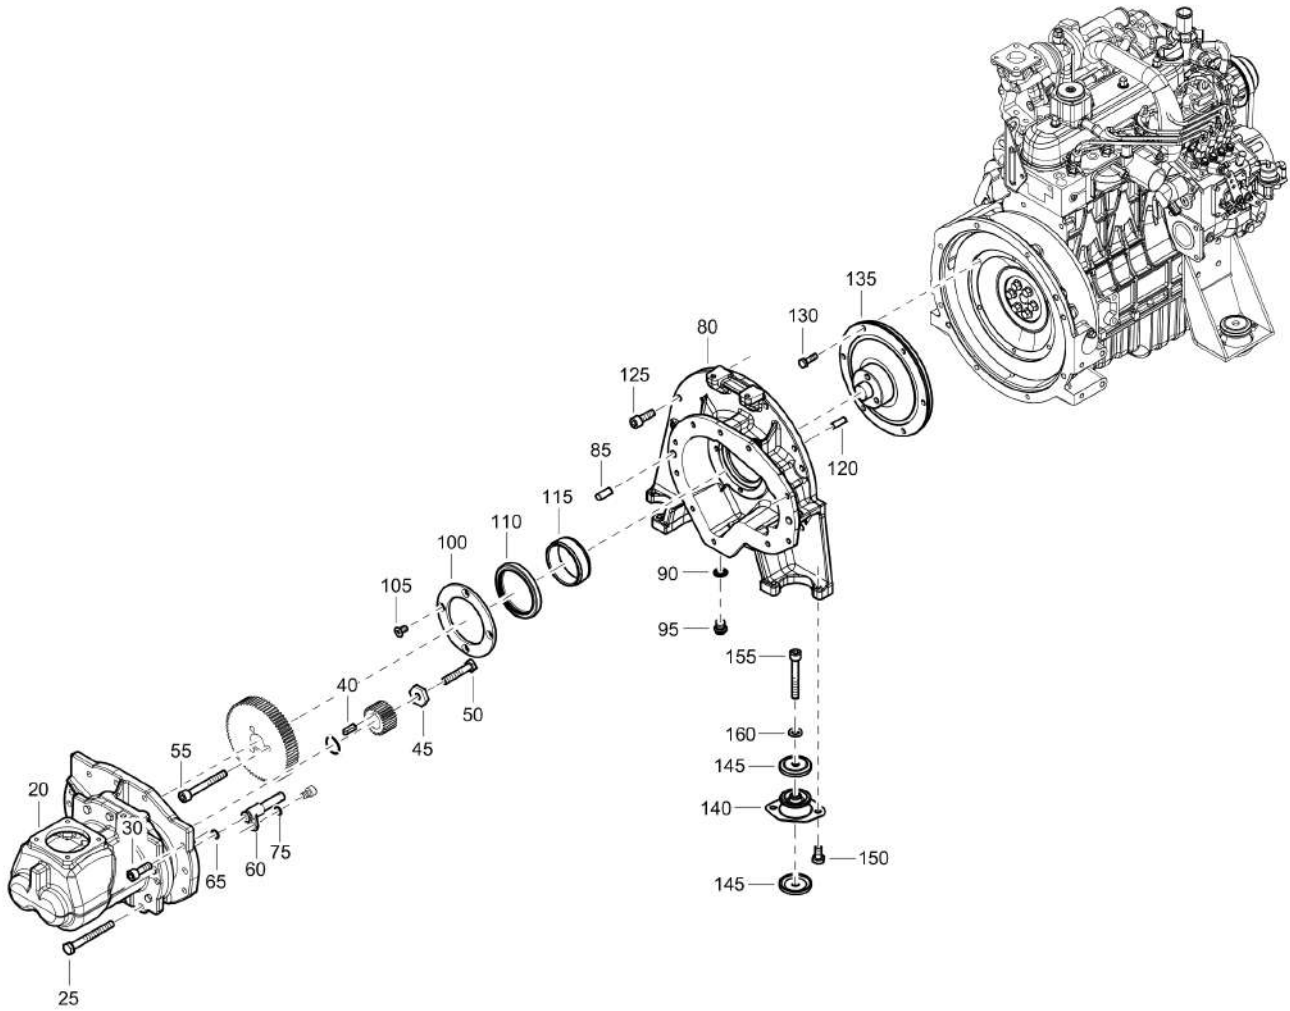

Mechanical 1611710731_06 Compressor drive

Refer to the Parts Online web page for most up-to-date information. The printed information might be outdated.

Item	Part No.	Name	Qty	L
20	1616774580	O.I.S	1	
25	0211137503	Screw	1	
30	0211136303	Hex socket screw	9	
40	1638122900	Key parallel	1	
45	1638122401	Plain washer	1	
50	0147136803	Hex. head screw	1	
55	0211136500	Hex socket screw	3	
60	1638122801	Nozzle oil spray	1	
65	0663210784	O-ring	1	
75	0663211596	O-ring	1	
80	1638138601	Gearbox	1	
10	1638138670	Gearbox	1	
85	0101231135	Pin parallel	2	
90	0661102600	Seal washer	1	
95	0686371630	Plug	1	
100	1638122600	Ring clamping	1	
105	0216195738	Screw	4	
110	1638122700	Lip seal	1	
115	1638122201	Bushing	1	
120	0102041000	Cylinder pin	2	
125	0211136303	Hex socket screw	8	
130	0144324803	Screw	6	
135	1638137401	Shaft drive	1	
140	1202900601	Vibration mount	2	
145	1202871900	Disk	2	
150	0147195874	Screw	4	
155	0211137103	Hex socket screw	2	
160	0301234400	Flat washer	2	

Refer to the Parts Online web page for most up-to-date information. The printed information might be outdated.