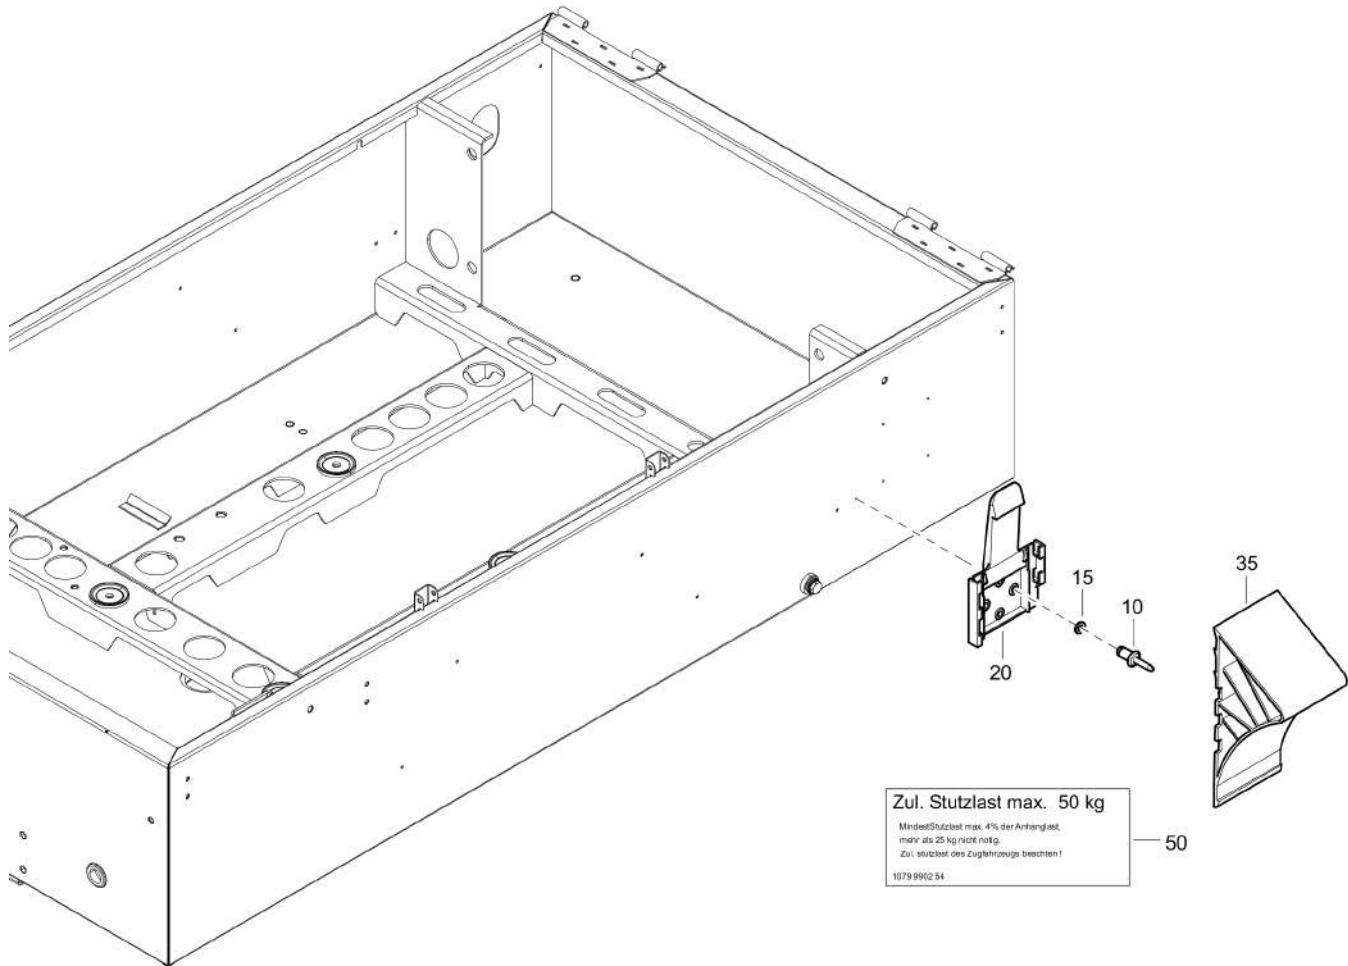

Options / accessories 1611869012_02 Wheel chocks

Item	Part No.	Name	Qty	L
10	0129317700	Blind rivet	4	
15	0301232100	Flat washer	4	
20	1613544000	Bracket	2	
35	1613543900	Wheelchock	2	
50	1079990254	Decal	1