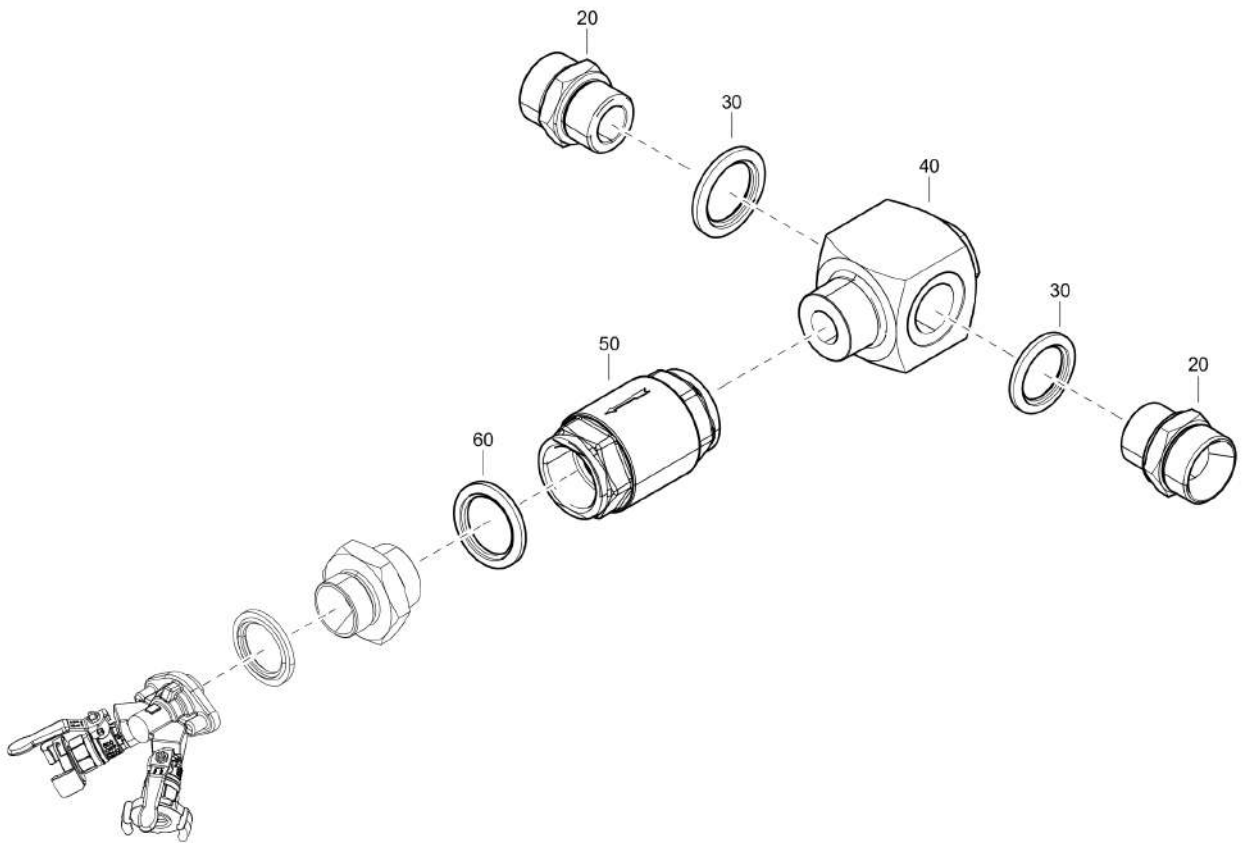

Options / accessories 1611724231_00 Non return valve with bypass

Item	Part No.	Name	Qty	L
20	1619624900	Nipple	2	
30	0661103800	Seal washer	2	
40	1638249100	Manifold	1	
50	1615961500	Non ret valve	1	
60	0661104900	Seal washer	1