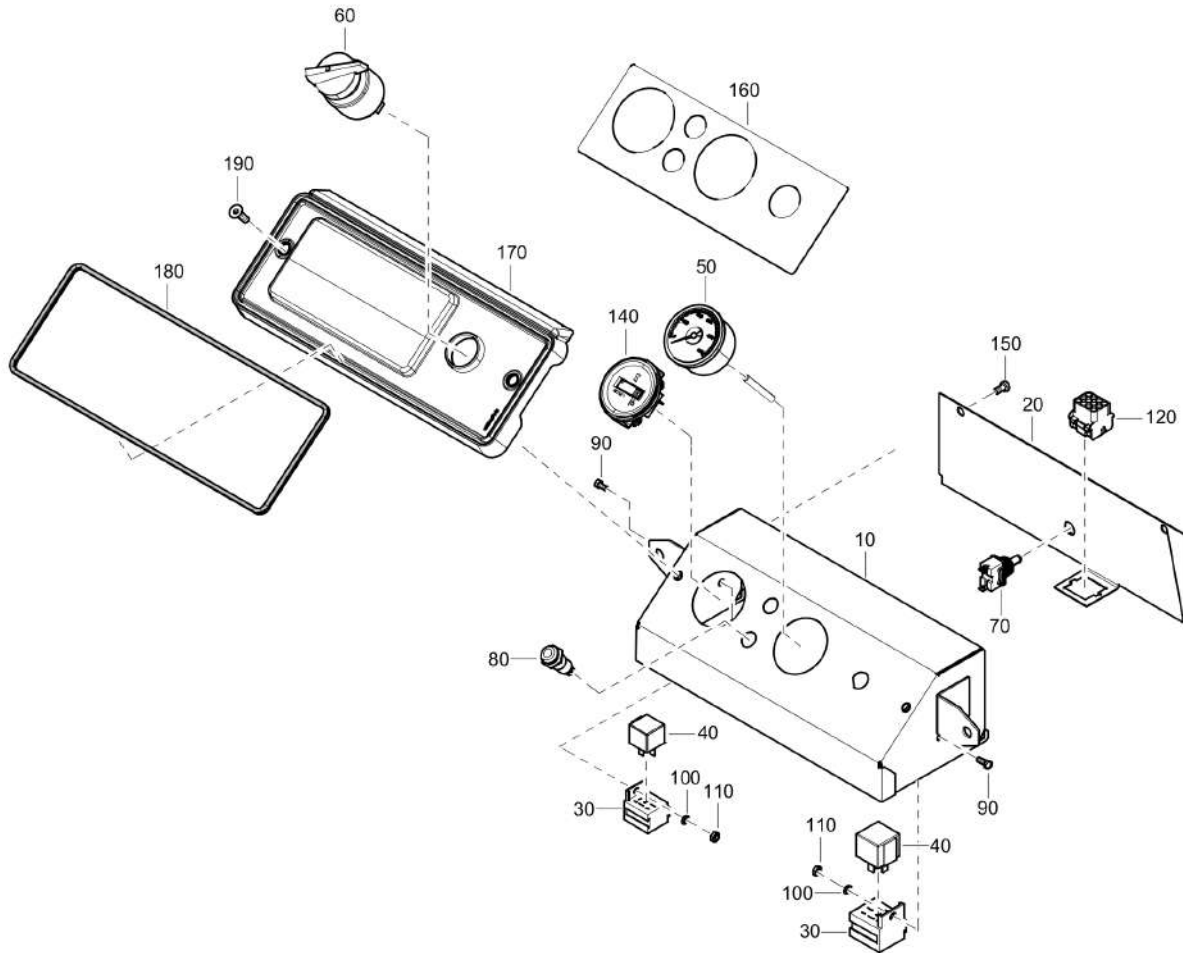

Electric system 1638112284_01 Control panel

Refer to the Parts Online web page for most up-to-date information. The printed information might be outdated.

Item	Part No.	Name	Qty	L
10	1638112202	Panel	1	
20	1638112303	Plate back	1	
30	1626768000	Socket	3	
40	1626767700	Relay aux	3	
50	1626964400	Indicator press	1	
60	1626964801	Switch power	1	
70	1626980700	Switch power	1	
80	1607852360	Indicator	2	
90	0147120403	Hex. head screw	3	
100	0301231800	Flat washer	3	
110	0261210700	Hex nut	3	
120	1088001530	Connector	1	
140	1607852215	Hour meter	1	
150	0147124403	Screw	2	
160	1638213000	Decal control panel	1	
170	1638225400	Cover protect	1	
180	1638244600	Seal gasket	1	
190	0216124703	Hex sock. screw	2