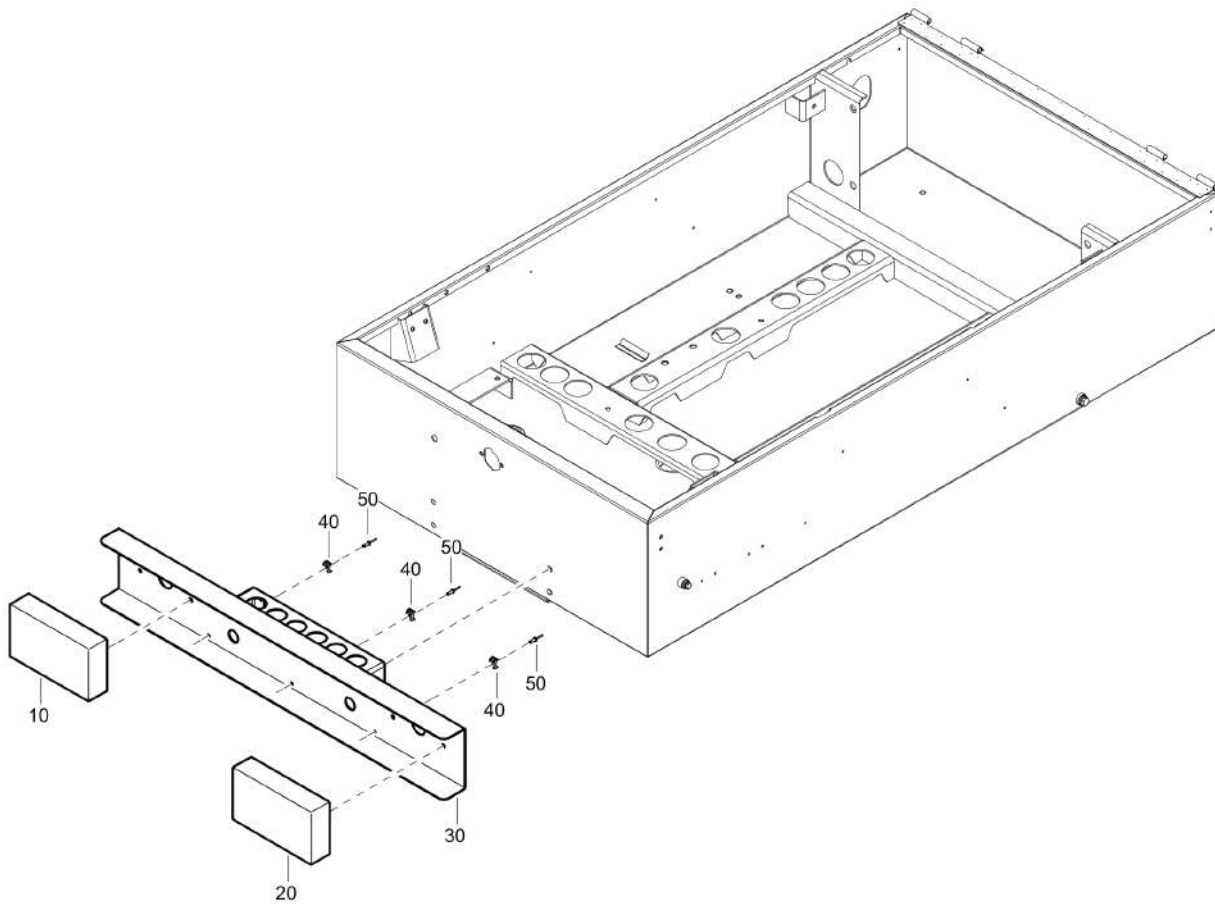

Options / accessories 1638113381_01 Bumper assembly

Refer to the Parts Online web page for most up-to-date information. The printed information might be outdated.

Item	Part No.	Name	Qty	L
10	1626979500	Light	1	
20	1626979600	Light	1	
30	1638113301	Bumper	1	
40	0348011003	Anchor plate	3	
50	0129317401	Rivet	3	