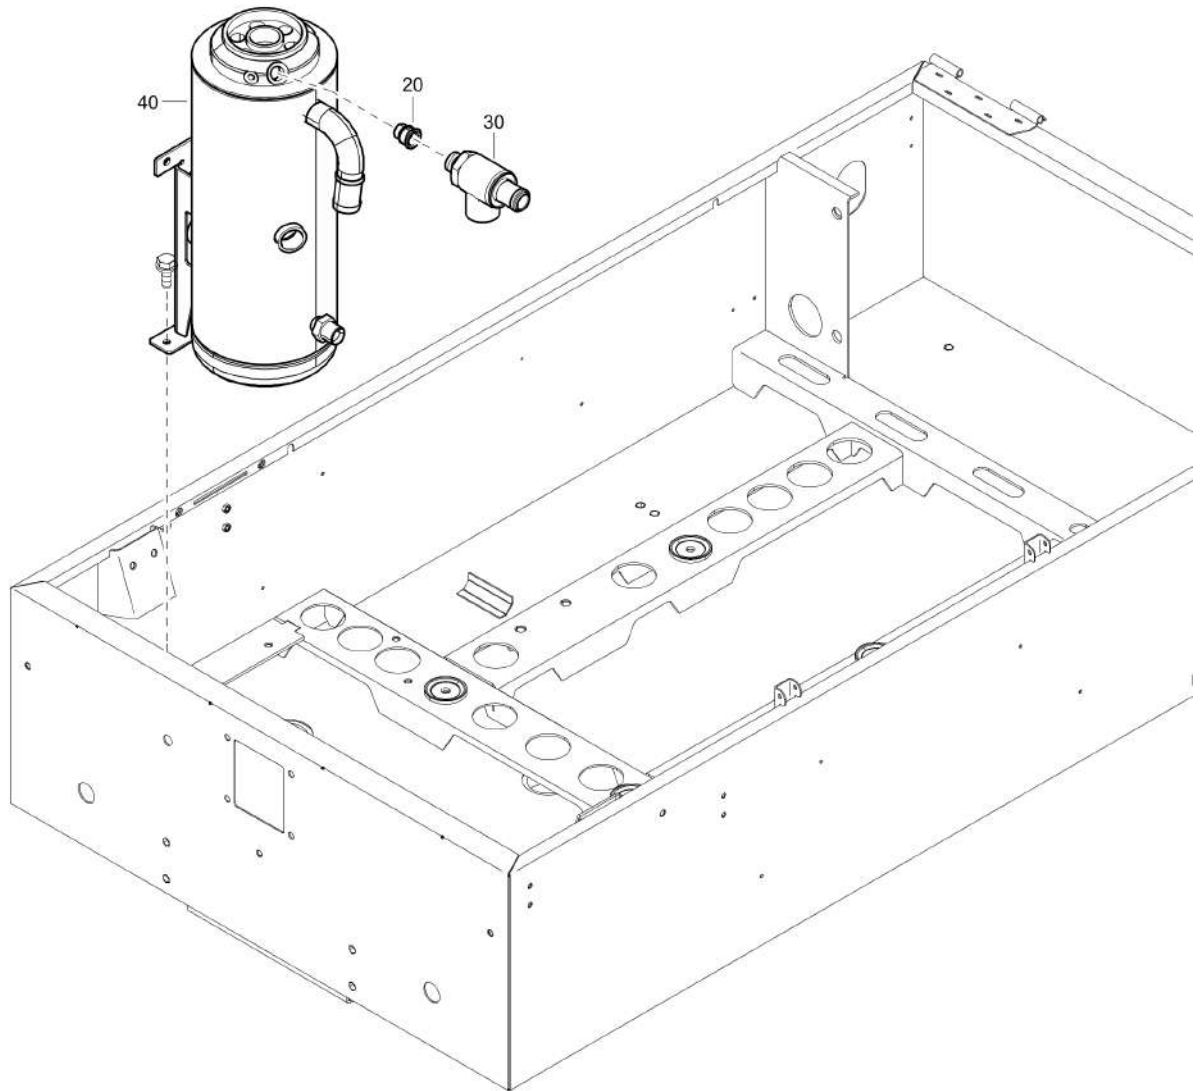

Mechanical 1611713731_00 Country set

Item	Part No.	Name	Qty	L
20	0560440573	Fitting pipe	1	
30	0832100116	Safety valve	1	
40	1638166280	Vessel air	1