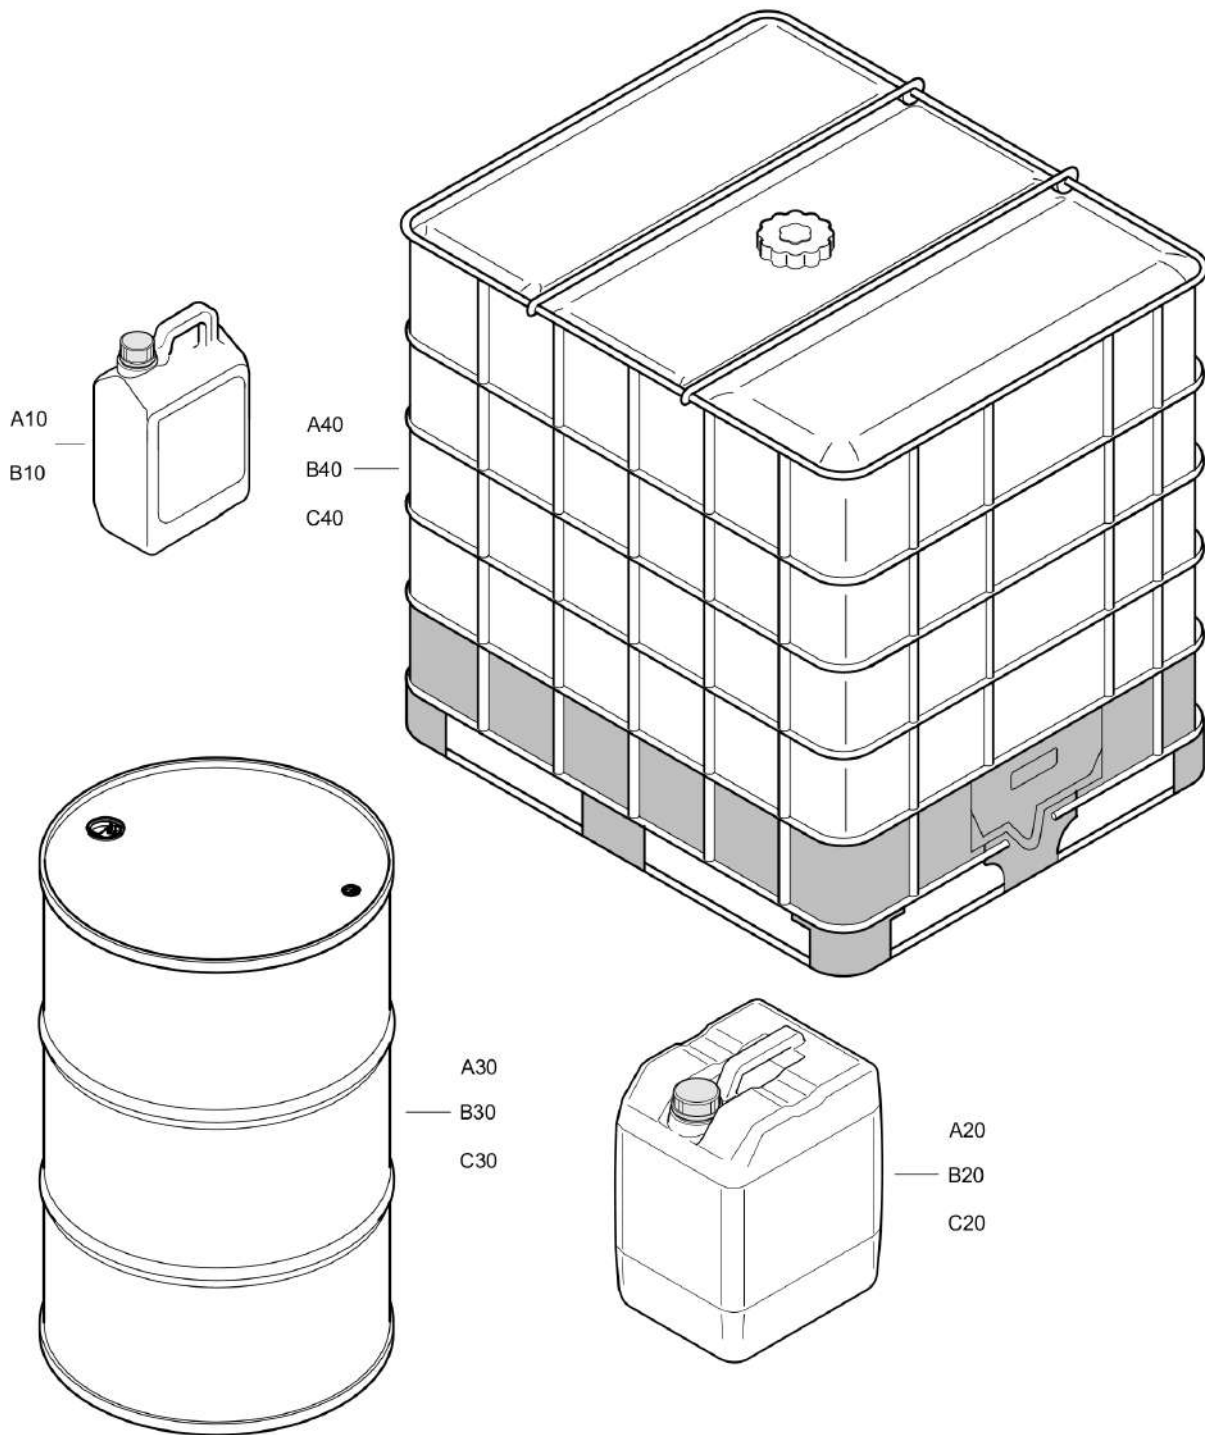

Service Compressor Oil

Refer to the Parts Online web page for most up-to-date information. The printed information might be outdated.