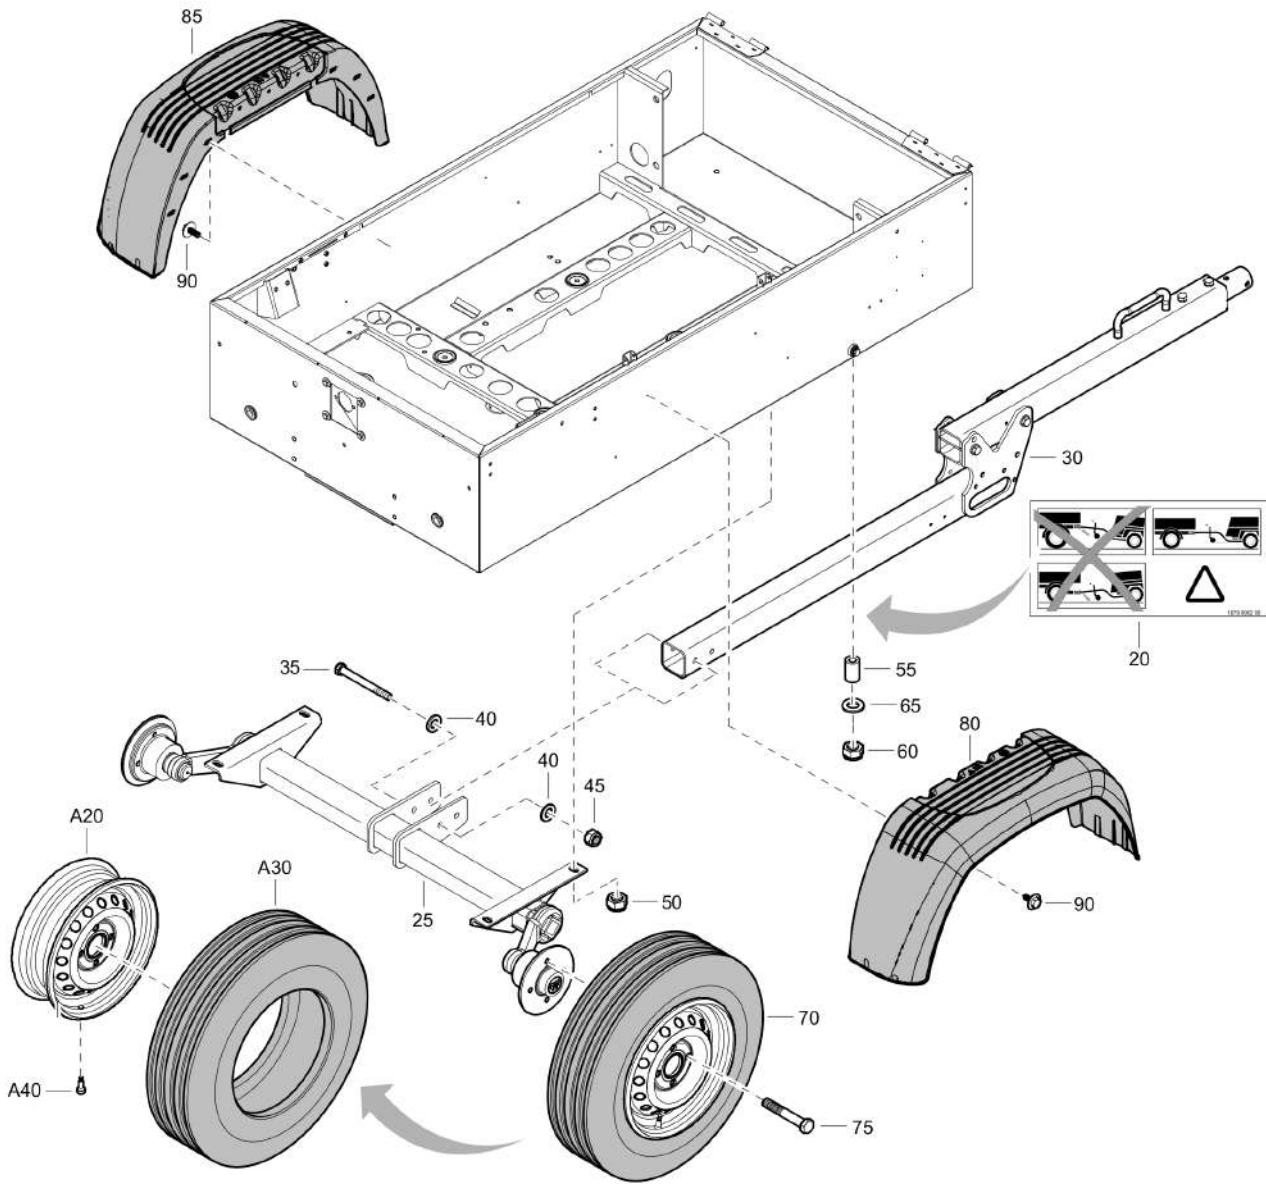

Options / accessories 1611718031_03 Undercarriage

Refer to the Parts Online web page for most up-to-date information. The printed information might be outdated.

Item	Part No.	Name	Qty	L
20	1079990200	Label	1	
25	1638115000	Axle without brakes	1	
30	1638154300	Towbar fixed	1	
35	0147141703	Screw	2	
40	0301235800	Plain washer(A) 13 x 24 x 2.5	4	
45	0291111200	Nut DIN985	2	
50	0291111200	Nut DIN985	2	
55	1615957500	Spacer	2	
60	0291111200	Nut DIN985	4	
65	0301235800	Plain washer(A) 13 x 24 x 2.5	4	
70	1615924288	Tyre assembly	2	
A20	1604033200	Disc wheel	2	
A30	0538040020	Tyre	2	
A40	1615632200	Ventil	2	
75	1626602900	Bolt hexagon	8	
80	1638252800	Mudguard	1	
85	1638252800	Mudguard	1	
90	1619276500	Screw	8