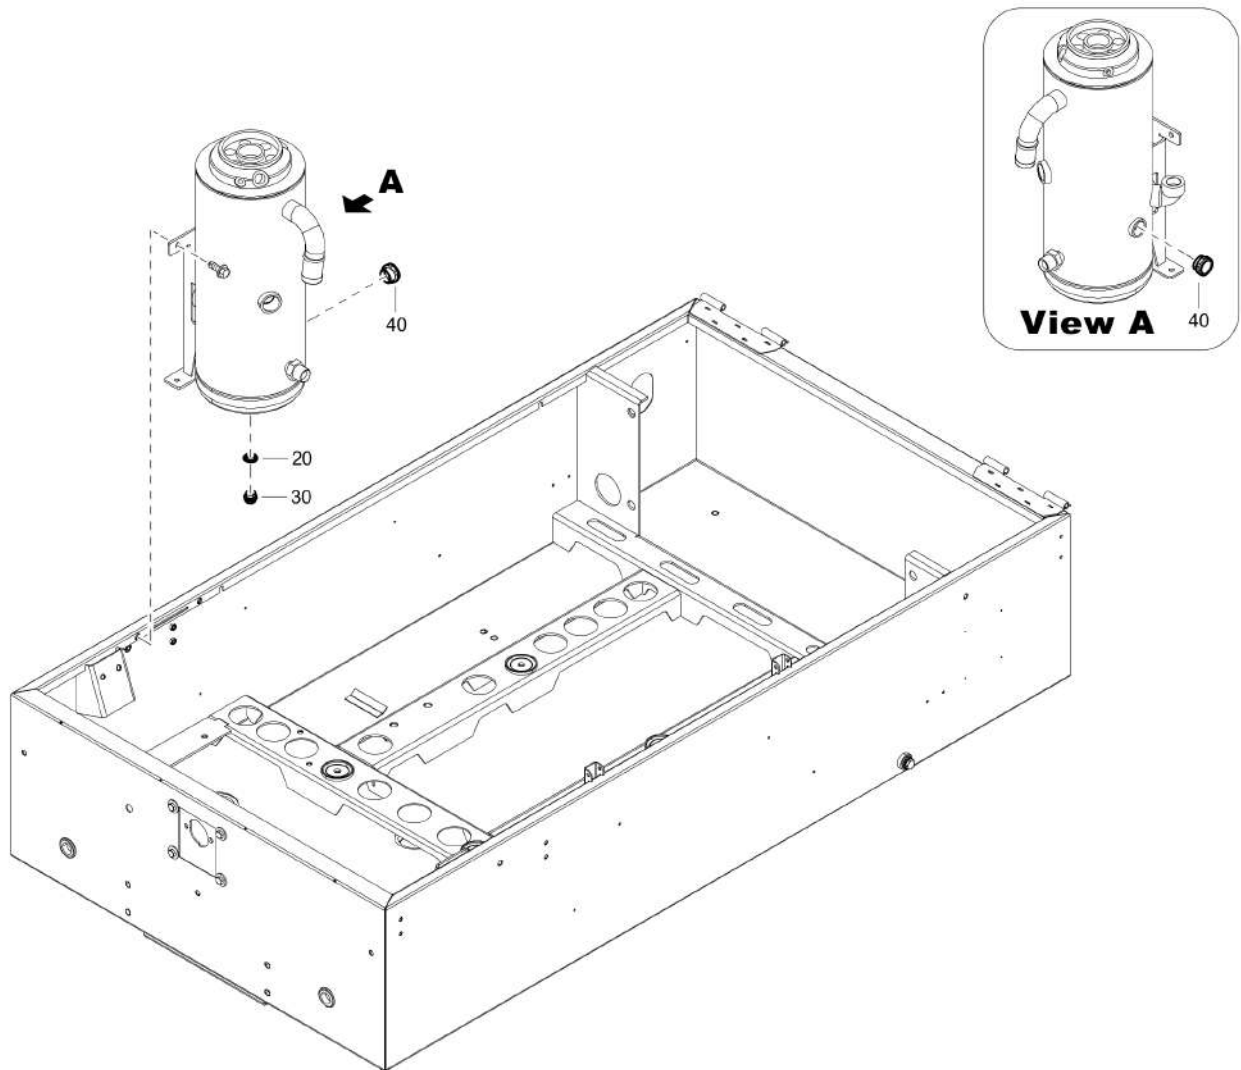

Mechanical 1638166280_01 Air vessel

Item	Part No.	Name	Qty	L
20	0661100040	Seal washer	1	
30	0686371638	Plug	1	
40	1638159400	Sight glass	1