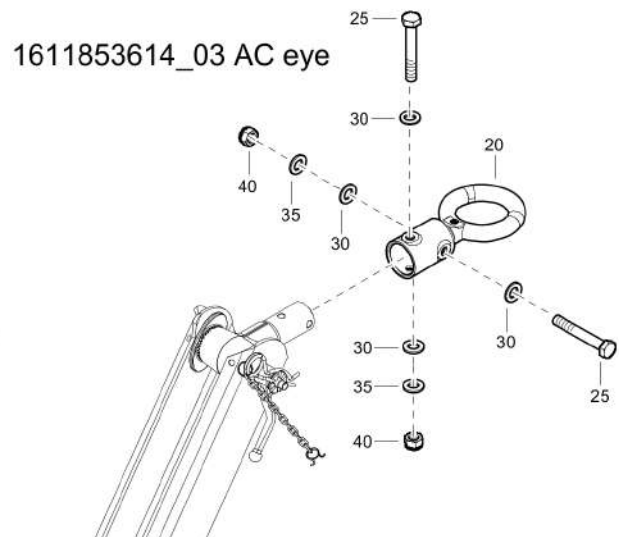

Options / accessories 1611812431_04 Support leg

Refer to the Parts Online web page for most up-to-date information. The printed information might be outdated.

Item	Part No.	Name	Qty	L
20	1202862400	Foot	1	
25	1604754900	Clamp	1	
30	0147137503	Screw	2	
35	0301234400	Flat washer	2	
40	0291111100	Locknut	2	

Options / accessories 1611853014_02 Towing eye

Refer to the Parts Online web page for most up-to-date information. The printed information might be outdated.

Item	Part No.	Name	Qty	L
-	1611853014	Towing eye - NATO	-	
20	1626858100	Eye towing	1	
25	1202984405	Bolt	2	
30	0301235800	Plain washer(A) 13 x 24 x 2.5	4	
35	0291118513	Lock nut DIN980	2	
-	1611853114	Towing eye - BNA	-	
20	1626858200	Eye towing	1	
25	5730082700	Screw hexagon	2	
30	0301235800	Plain washer(A) 13 x 24 x 2.5	4	
35	0291118513	Lock nut DIN980	2	
-	1611853414	Towing eye - ITA	-	
20	1626858500	Eye towing	1	
25	1202984405	Bolt	2	
30	0301235800	Plain washer(A) 13 x 24 x 2.5	4	
35	0291118513	Lock nut DIN980	2	
-	1611853214	Towing eye - DIN	-	
20	1626858300	Eye towing	1	
25	1202984405	Bolt	2	
30	0301235800	Plain washer(A) 13 x 24 x 2.5	4	
35	0291118513	Lock nut DIN980	2	
-	1611853514	Towing eye - GB eye	-	
20	1626858600	Eye towing	1	
25	1202984405	Bolt	2	
30	0301235800	Plain washer(A) 13 x 24 x 2.5	4	
35	0291118513	Lock nut DIN980	2	
-	1611853614	Towing eye - AC	-	
20	1626858700	Eye towing	1	
25	1202984405	Bolt	2	
30	0301235800	Plain washer(A) 13 x 24 x 2.5	4	
35	1202984500	Washer	2	
40	0291118513	Lock nut DIN980	2	

Item	Part No.	Name	Qty	L
-	1611853314	Eye towing - Ball coupling	-	
20	1626858400	Ball coupling	1	
32	1202984402	Bolt	2	
40	1202984500	Washer	1	
50	0301235800	Plain washer(A) 13 x 24 x 2.5	3	
60	0291118513	Lock nut DIN980	2	
-	1611853814	Loose ball coupling	-	
20	1626858480	Set loose ball coupling	1	
A20	1626858400	Ball coupling	1	
A25	1202984402	Bolt	2	
A30	1202984500	Washer	1	
A35	0301235800	Plain washer(A) 13 x 24 x 2.5	3	
A40	0291118513	Lock nut DIN980	2	