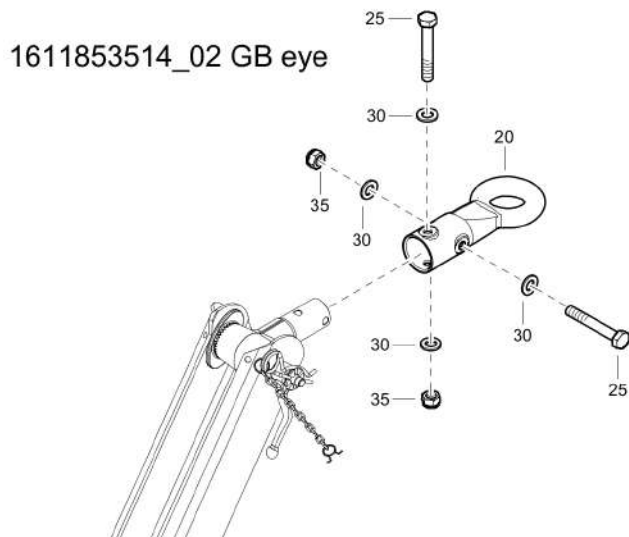

Options / accessories 1611853014_02 Towing eye

Refer to the Parts Online web page for most up-to-date information. The printed information might be outdated.

Item	Part No.	Name	Qty	L
-	1611853014	Towing eye - NATO	-	
20	1626858100	Eye towing	1	
25	1202984405	Bolt	2	
30	0301235800	Plain washer(A) 13 x 24 x 2.5	4	
35	0291118513	Lock nut DIN980	2	
-	1611853114	Towing eye - BNA	-	
20	1626858200	Eye towing	1	
25	5730082700	Screw hexagon	2	
30	0301235800	Plain washer(A) 13 x 24 x 2.5	4	
35	0291118513	Lock nut DIN980	2	
-	1611853414	Towing eye - ITA	-	
20	1626858500	Eye towing	1	
25	1202984405	Bolt	2	
30	0301235800	Plain washer(A) 13 x 24 x 2.5	4	
35	0291118513	Lock nut DIN980	2	
-	1611853214	Towing eye - DIN	-	
20	1626858300	Eye towing	1	
25	1202984405	Bolt	2	
30	0301235800	Plain washer(A) 13 x 24 x 2.5	4	
35	0291118513	Lock nut DIN980	2	
-	1611853514	Towing eye - GB eye	-	
20	1626858600	Eye towing	1	
25	1202984405	Bolt	2	
30	0301235800	Plain washer(A) 13 x 24 x 2.5	4	
35	0291118513	Lock nut DIN980	2	
-	1611853614	Towing eye - AC	-	
20	1626858700	Eye towing	1	
25	1202984405	Bolt	2	
30	0301235800	Plain washer(A) 13 x 24 x 2.5	4	
35	1202984500	Washer	2	
40	0291118513	Lock nut DIN980	2	

Refer to the Parts Online web page for most up-to-date information. The printed information might be outdated.