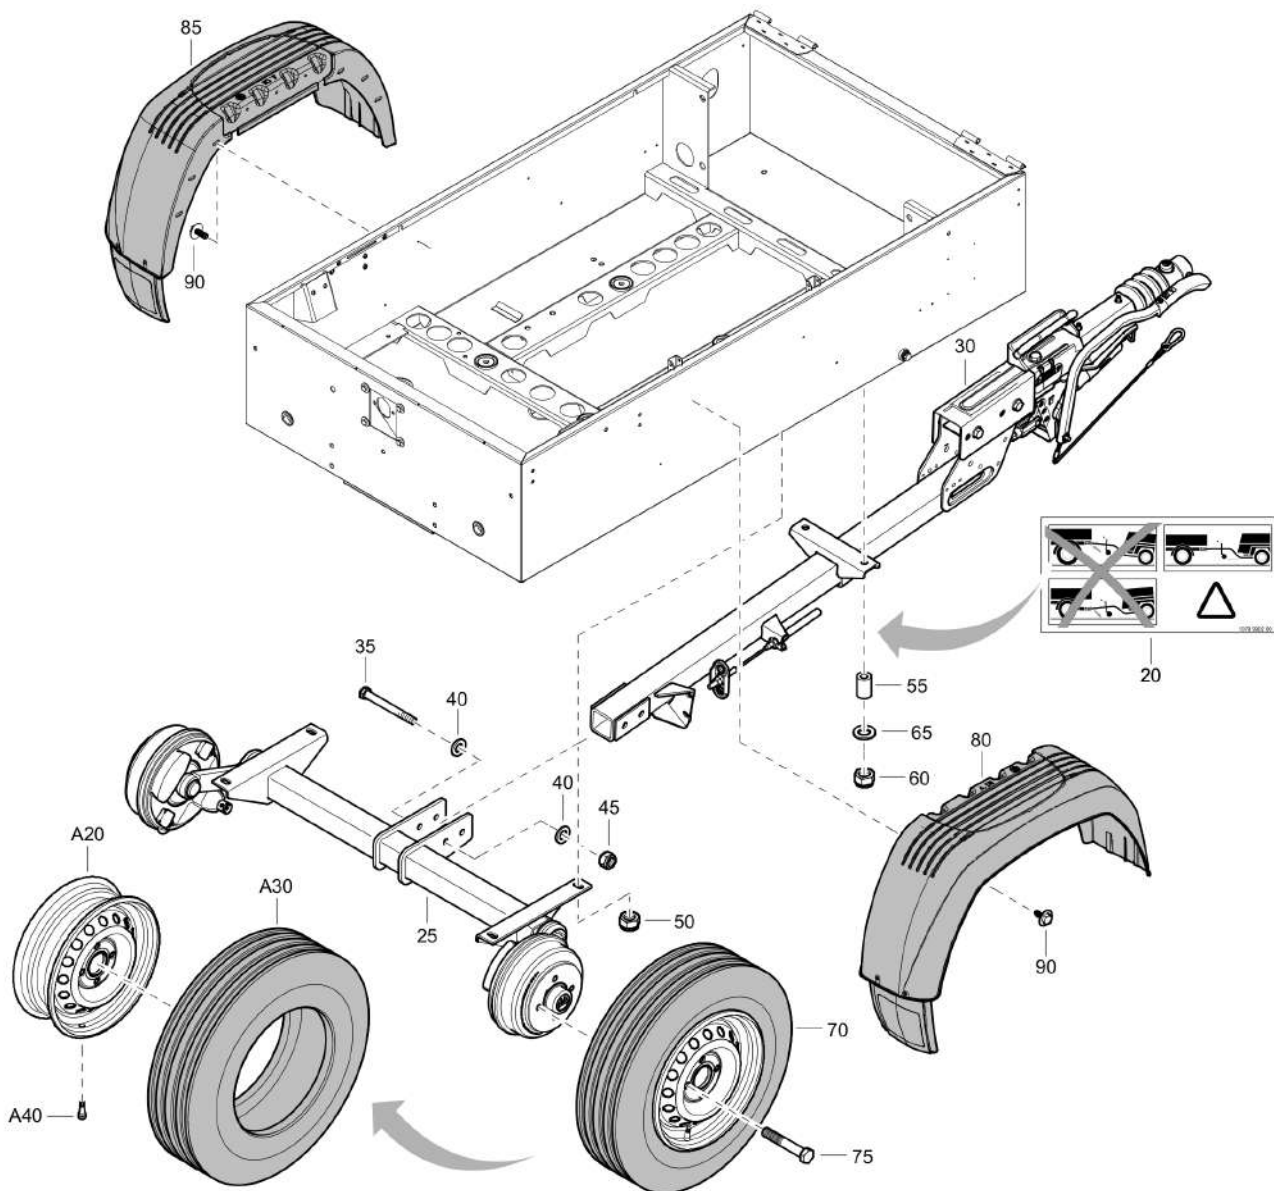

Options / accessories 1611718131_01 Undercarriage - with fixed brakes

Refer to the Parts Online web page for most up-to-date information. The printed information might be outdated.

Item	Part No.	Name	Qty	L
20	1079990200	Label	1	
25	1638115100	Axle with brakes	1	
30	1638156100	Towbar fixed	1	
35	0147141703	Screw	2	
40	0301235800	Plain washer(A) 13 x 24 x 2.5	4	
45	0291111200	Nut DIN985	2	
50	0291111200	Nut DIN985	2	
55	1615957500	Spacer	2	
60	0291111200	Nut DIN985	4	
65	0301235800	Plain washer(A) 13 x 24 x 2.5	4	
70	1615924288	Tyre assembly	2	
A20	1604033200	Disc wheel	1	
A30	0538040020	Tyre	1	
A40	1615632200	Ventil	1	
75	1626602900	Bolt hexagon	8	
80	1626949880	Mudguard	1	
85	1626949780	Mudguard	1	
90	1619276500	Screw	8