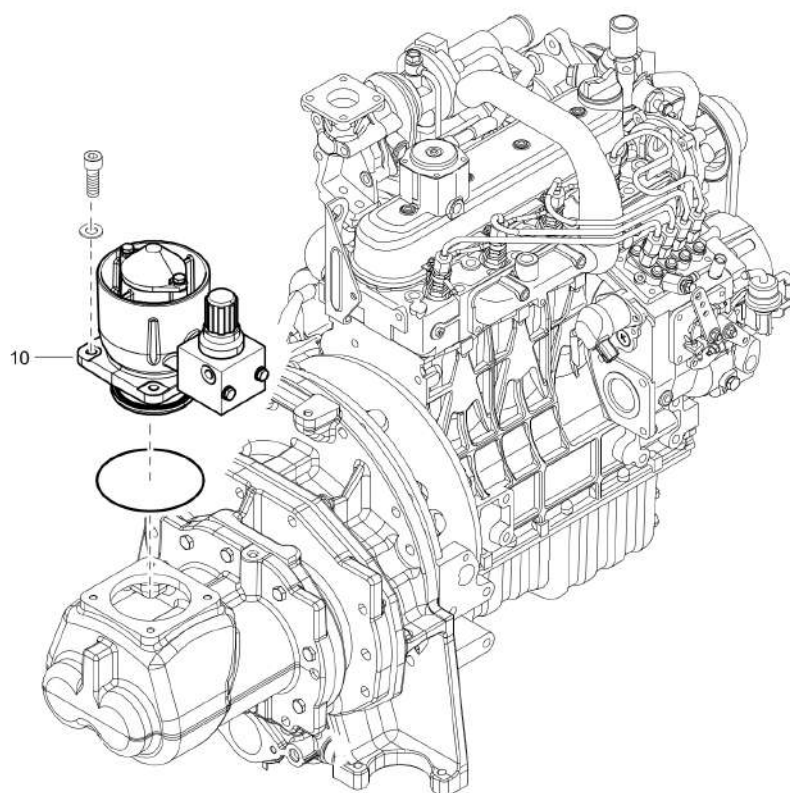

Item	Part No.	Name	Qty	L
25	0663210615	O-ring	1	
35	1626326704	Support	1	
40	0147195945	Hex. head screw	1	
45	0147132603	Hex.bolt M8x30	1	
50	0301233500	Plain washer(A) 8.4 x 16 x 1.6	1	
55	0291111000	Locknut	1	
60	1626326603	Bracket	1	
65	0301232100	Flat washer	1	
70	0147132303	Screw	1	
75	1604776202	Actuator	1	
80	0291110800	Locknut	1	
85	0291111000	Locknut	1	
90	0301233500	Plain washer(A) 8.4 x 16 x 1.6	1	
95	0147124903	Hex.bolt	1	
100	0301232100	Flat washer	1	
105	0291110800	Locknut	1	
110	0583810076	Coupling str	1	
125	0583810076	Coupling str	1	
135	9090151800	Coupling	1	
150	9090151800	Coupling	1	
160	0583810057	Coupling	1	

Mechanical 1611714531_01 Regulating valve