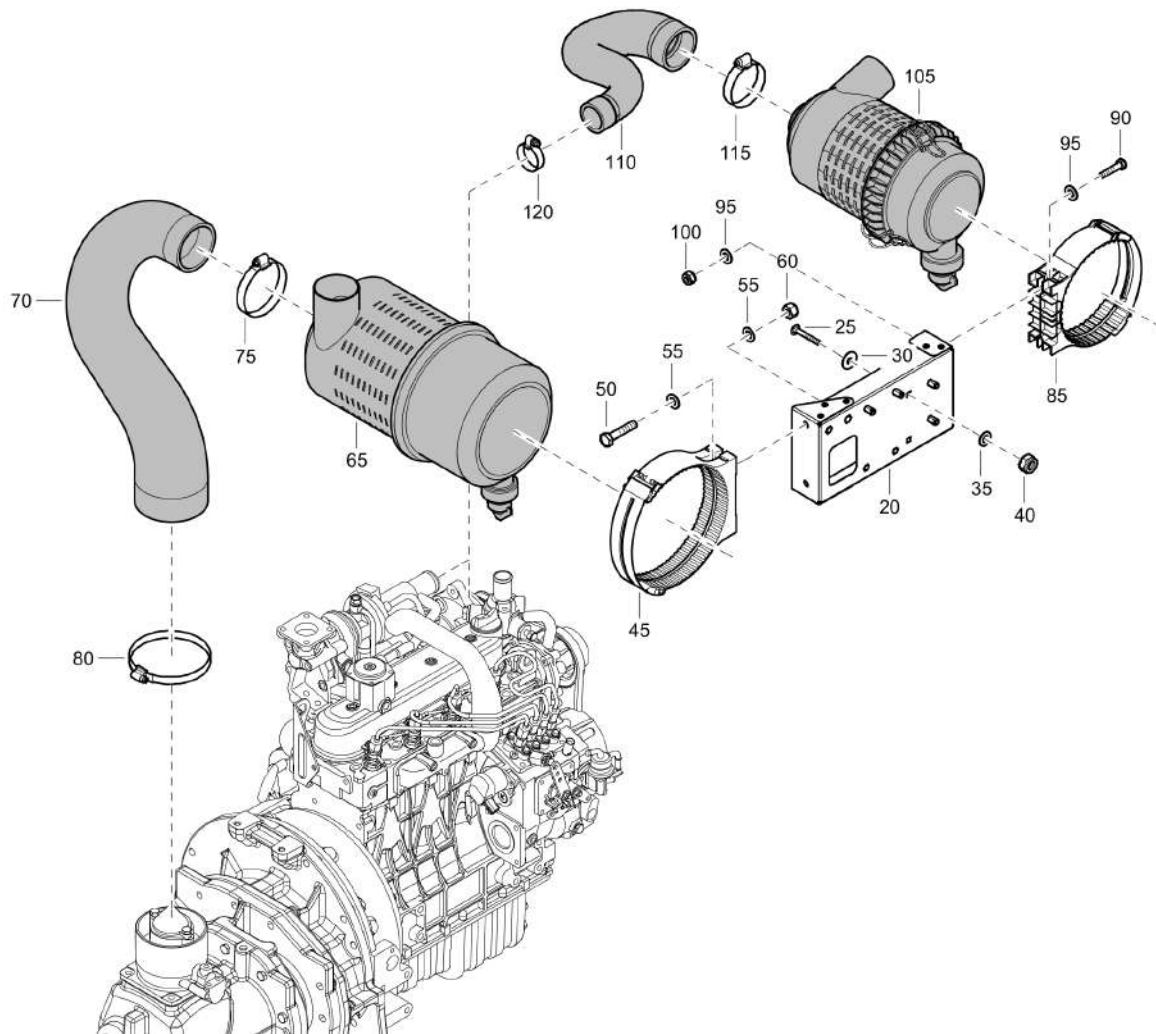

Mechanical 1611719831_04 Air inlet

Refer to the Parts Online web page for most up-to-date information. The printed information might be outdated.

Item	Part No.	Name	Qty	L
20	1638169601	Support	1	
25	0226991510	Neck bolt	2	
30	1638211800	Washer	2	
35	0301233500	Plain washer(A) 8.4 x 16 x 1.6	2	
40	0291111000	Locknut	2	
45	1626177700	Support	1	
50	0147132703	Screw DIN933	2	
55	0301233500	Plain washer(A) 8.4 x 16 x 1.6	1	
60	0291111000	Locknut	1	
65	1092315500	Filter	1	
70	1638199900	Hose air inlet	1	
75	0347610004	Clamp	1	
80	0347611500	Clamp	1	
85	1626174700	Support	1	
90	0147132703	Screw DIN933	1	
95	0301233500	Plain washer(A) 8.4 x 16 x 1.6	4	
100	0291111000	Locknut	2	
105	1604223000	Air filter	1	
110	1638199701	Hose	1	
115	0347611400	Hose clamp	1	
120	0347611200	Hose clamp	1