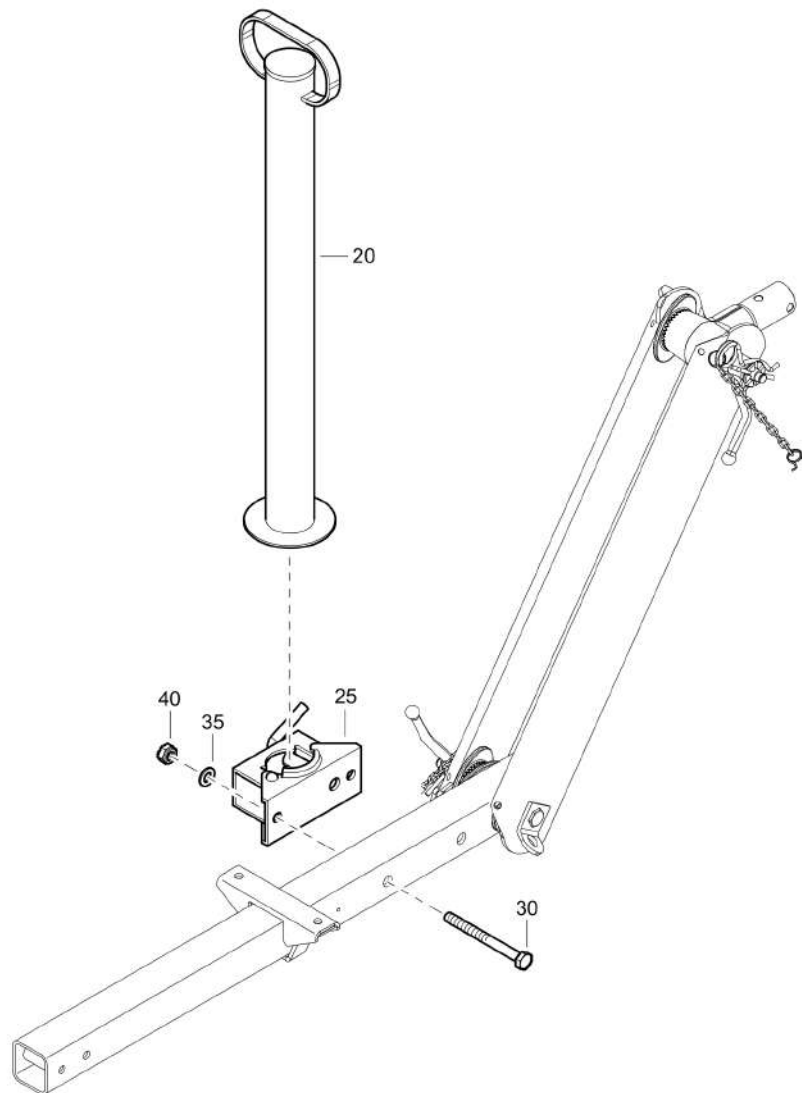

Options / accessories 1611812431_04 Support leg

Refer to the Parts Online web page for most up-to-date information. The printed information might be outdated.

Item	Part No.	Name	Qty	L
20	1202862400	Foot	1	
25	1604754900	Clamp	1	
30	0147137503	Screw	2	
35	0301234400	Flat washer	2	
40	0291111100	Locknut	2