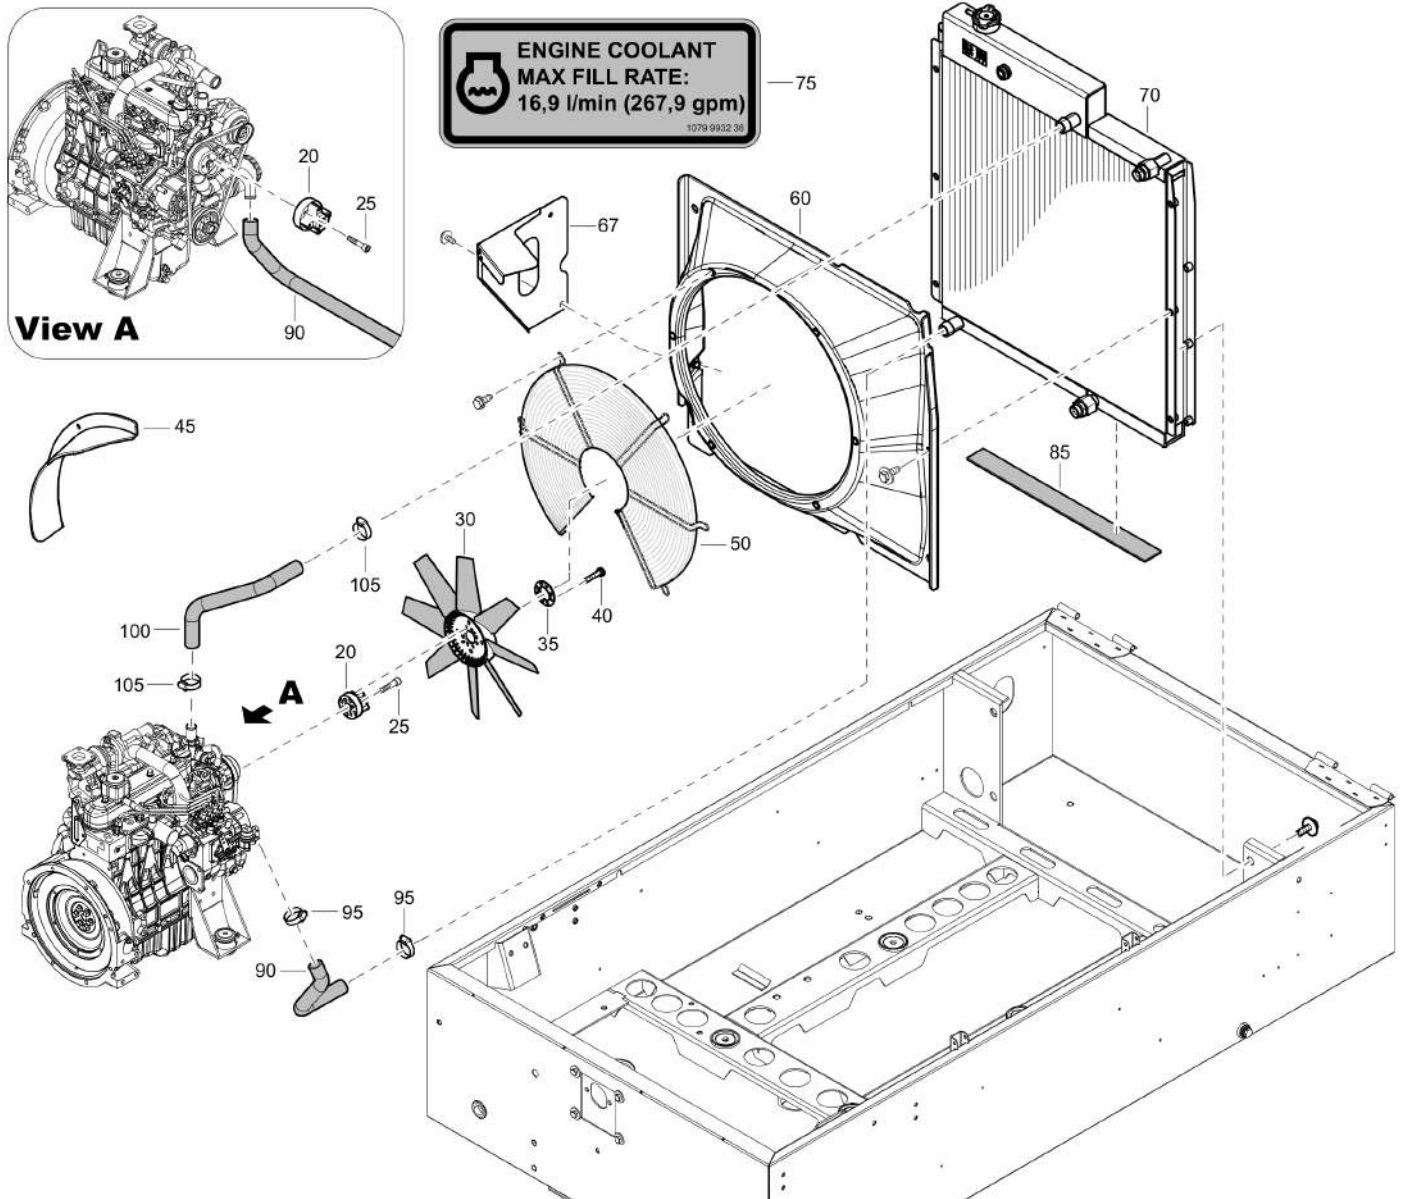

Engine 1611710931_04 Cooler and fan

Item	Part No.	Name	Qty	L
20	1626291503	Fan adapter	1	
25	0211125000	Hex socket screw	4	
30	1604585400	Engine fan	1	
35	1615769000	Ring clamp	1	
40	0147196402	Hex head screw	4	
45	1638254100	Grating fan	1	
50	1638268400	Grating	1	
60	1638214001	Cowl fan	1	
67	1638212701	Plate cover	1	
70	1638138481	Cooler assembly	1	
75	0017630063	Consumables antifreeze	AR	
85	1638114700	Strip	1	
90	1638187300	Hose	1	
95	0347610900	Hose clamp	2	
100	1638110501	Hose coolant	1	
105	0347610900	Hose clamp	2