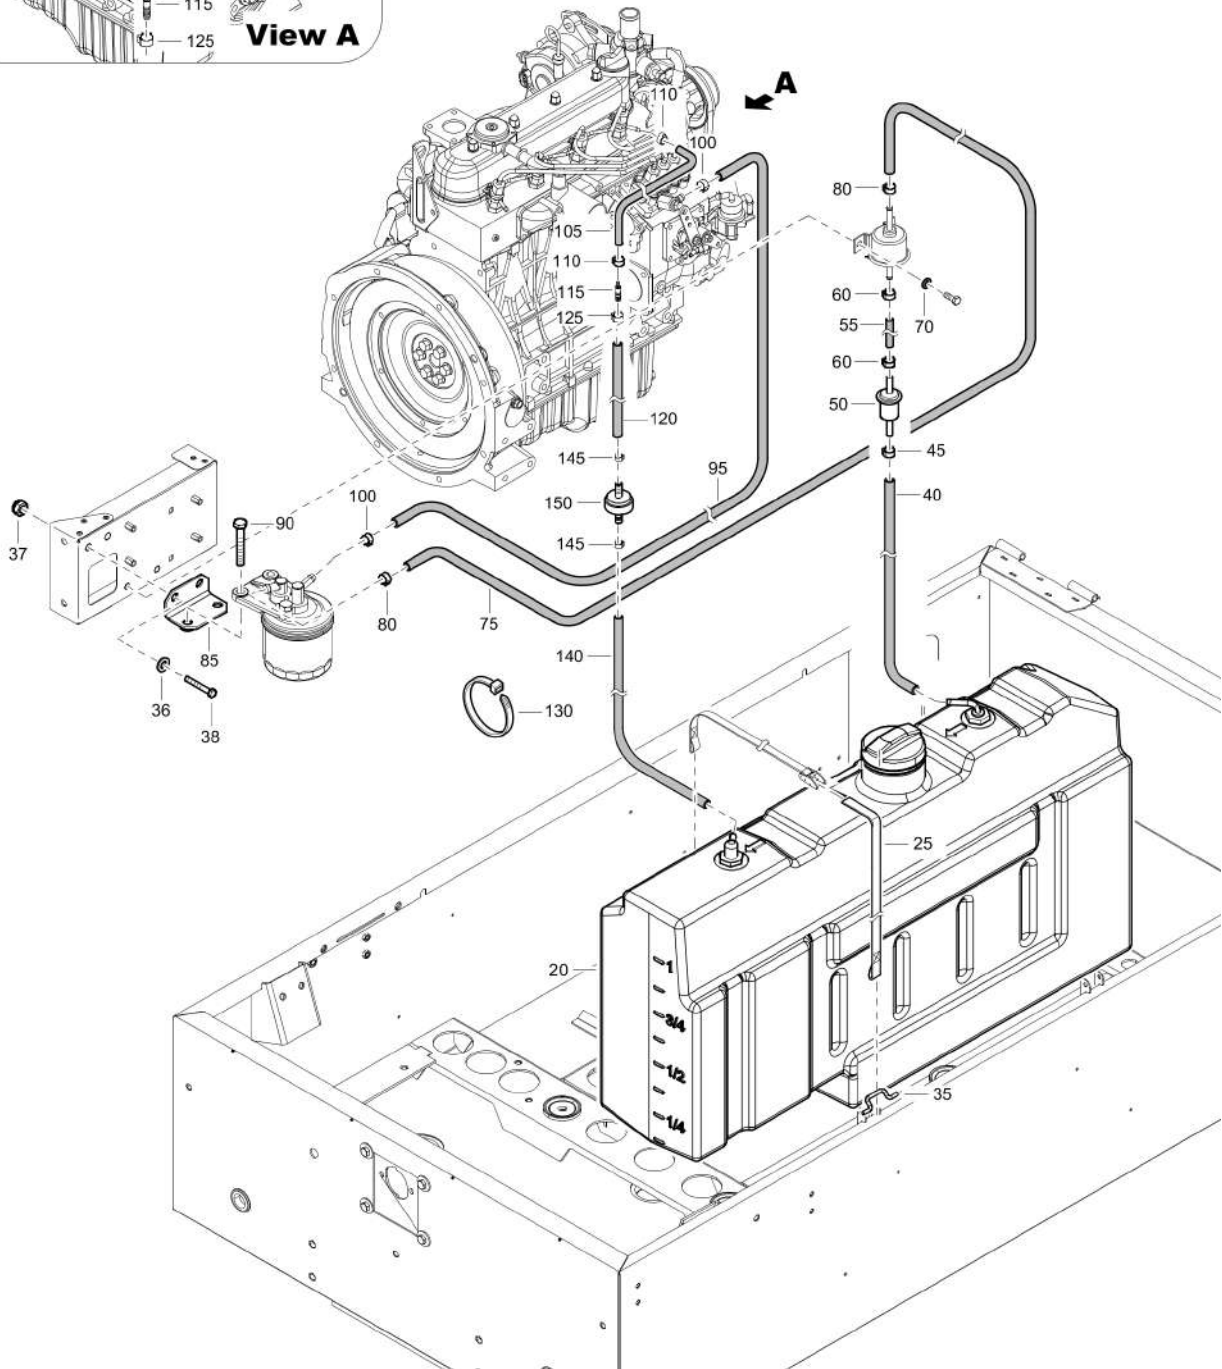

Engine 1611710531_05 Fuel system

Refer to the Parts Online web page for most up-to-date information. The printed information might be outdated.

Item	Part No.	Name	Qty	L
20	1638116482	Fuel tank	1	
25	1616461500	Nylon band	2	
35	1604731000	Retainer	2	
36	0301232100	Flat washer	4	
37	0291110800	Locknut	2	
38	0147125203	Screw	2	
40	0075402599	Hose	AR	
45	1604413700	Hose clip	1	
50	1604579200	Prefilter	1	
55	0075402599	Hose	AR	
60	1604413700	Hose clip	2	
70	0301232100	Flat washer	2	
75	0075402599	Hose	AR	
80	1604413700	Hose clip	2	
85	1638265200	Fuelfilter assy	1	
90	0147133203	Screw	2	
95	0075402599	Hose	AR	
100	1604413700	Hose clip	2	
105	0075402543	Fuel hose	AR	
110	0347012207	Clamp hose	2	
115	1604501400	Hose nipple	1	
120	0075402599	Hose	AR	
125	1604413700	Hose clip	1	
130	0348010124	Tie	2	
140	0075402599	Hose	AR	
145	1604413700	Hose clip	2	
150	1626799200	Valve	1	

Refer to the Parts Online web page for most up-to-date information. The printed information might be outdated.