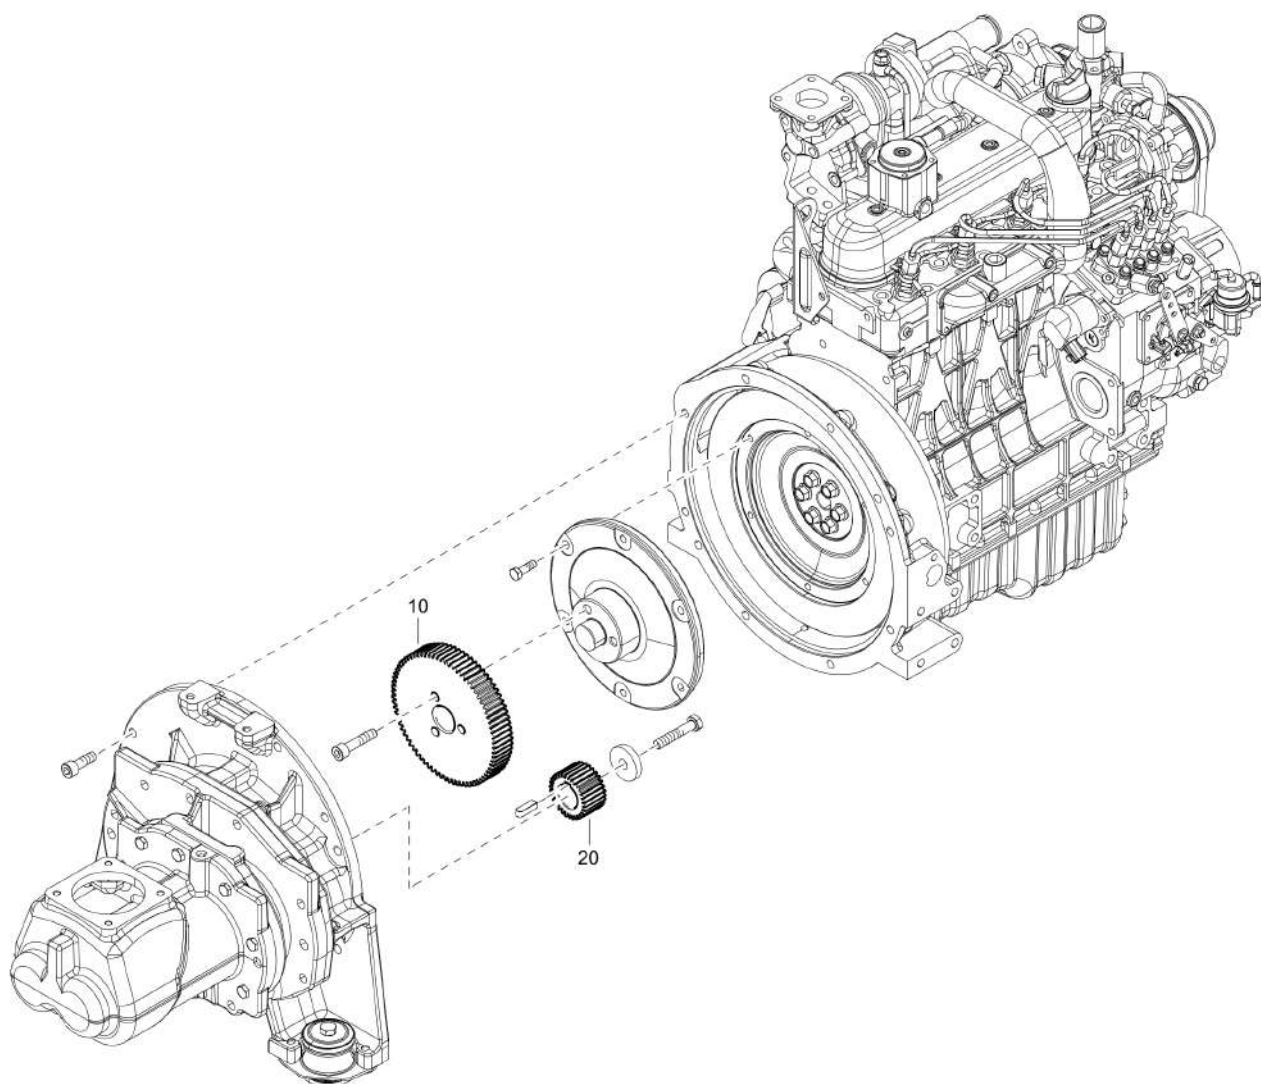

Mechanical 1611714031_01 Gearset

Refer to the Parts Online web page for most up-to-date information. The printed information might be outdated.

Item	Part No.	Name	Qty	L
10	1638123401	Gear	1	
20	1638123501	Gear	1