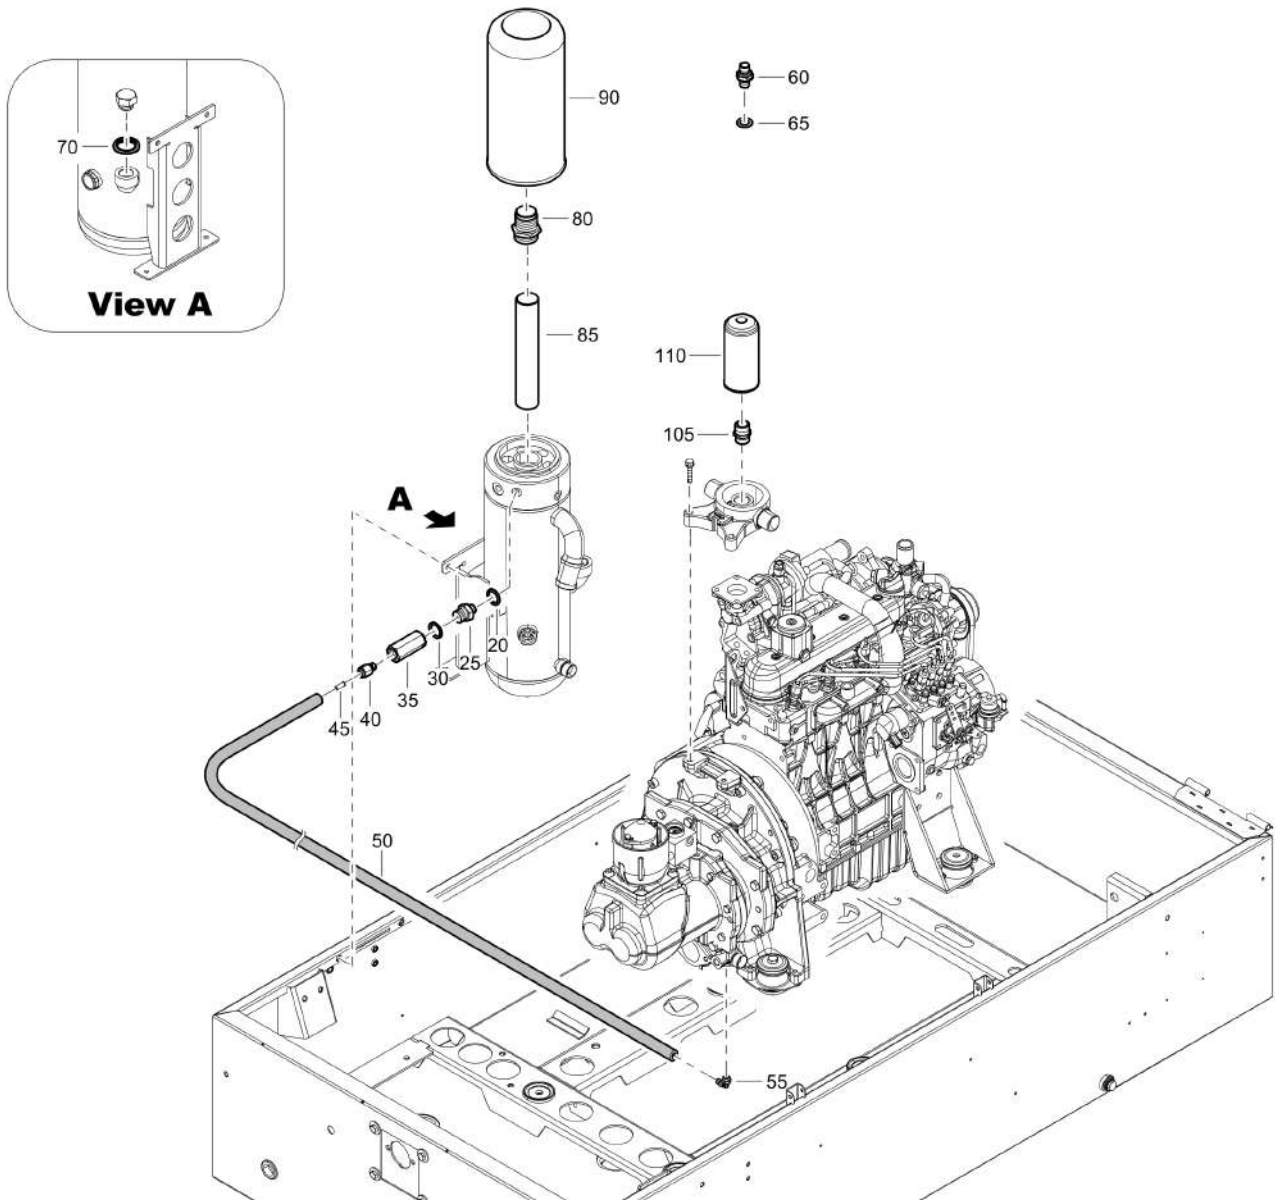

Mechanical 1611711031_05 Oil system

Refer to the Parts Online web page for most up-to-date information. The printed information might be outdated.

Item	Part No.	Name	Qty	L
20	0653104300	Gasket	1	
25	0603550100	Hexagon nipple	1	
30	0653107000	Gasket	1	
35	0823005009	Valve check	1	
40	0581202591	Fitting pipe	1	
45	1626974000	Nozzle	1	
50	0070600248	Tube	AR	
55	0583810057	Coupling	1	
60	0603420026	Nipple	1	
65	0653106200	Gasket	1	
70	0661100029	Seal washer	1	
80	1626823800	Nipple	1	
85	1626823701	Pipe	1	
90	1626832100	Oil separator	1	
105	1619377001	Nipple	1	
110	1613610500	Oil filter	1