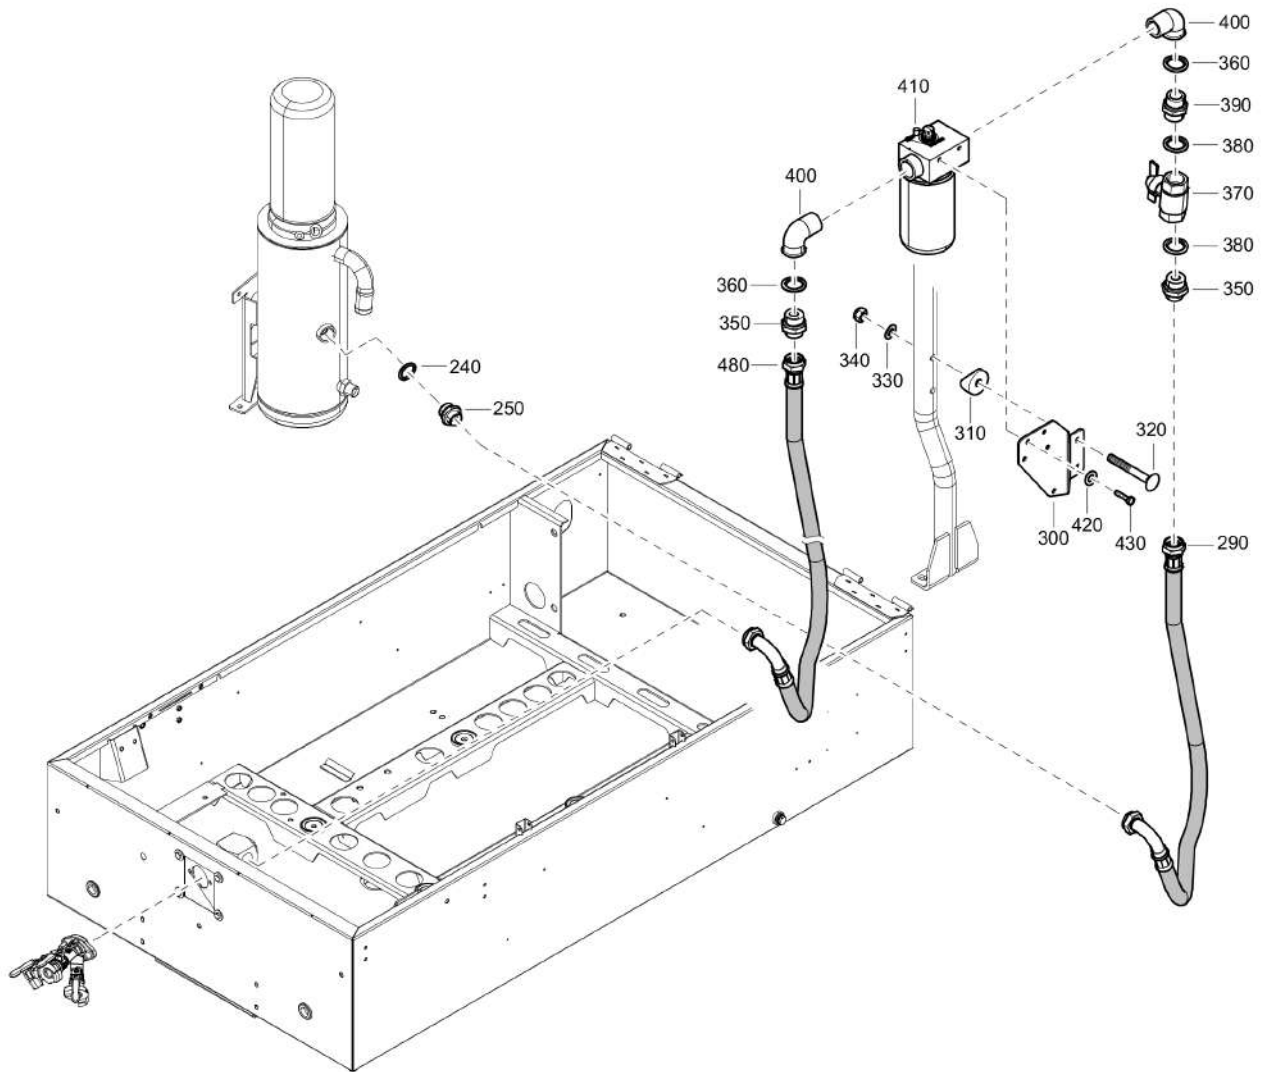

Mechanical 1611723831_00 Lubricator

Refer to the Parts Online web page for most up-to-date information. The printed information might be outdated.

Item	Part No.	Name	Qty	L
240	0661104900	Seal washer	1	
250	0571003572	Fitting	1	
290	1638153600	Hose assembly	1	
300	1638248900	Support	1	
310	1638211800	Washer	2	
320	0226991510	Neck bolt	2	
330	0301233500	Plain washer(A) 8.4 x 16 x 1.6	2	
340	0291111000	Locknut	2	
350	0571003572	Fitting	2	
360	0661104900	Seal washer	2	
370	0852001047	Ball valve	1	
380	0661104900	Seal washer	2	
390	0571003509	Fitting	1	
400	0560020002	Elbow	2	
410	1638121680	Lubricator	1	
420	0301233500	Plain washer(A) 8.4 x 16 x 1.6	2	
430	0147132303	Screw	2	
480	1638153600	Hose assembly	1