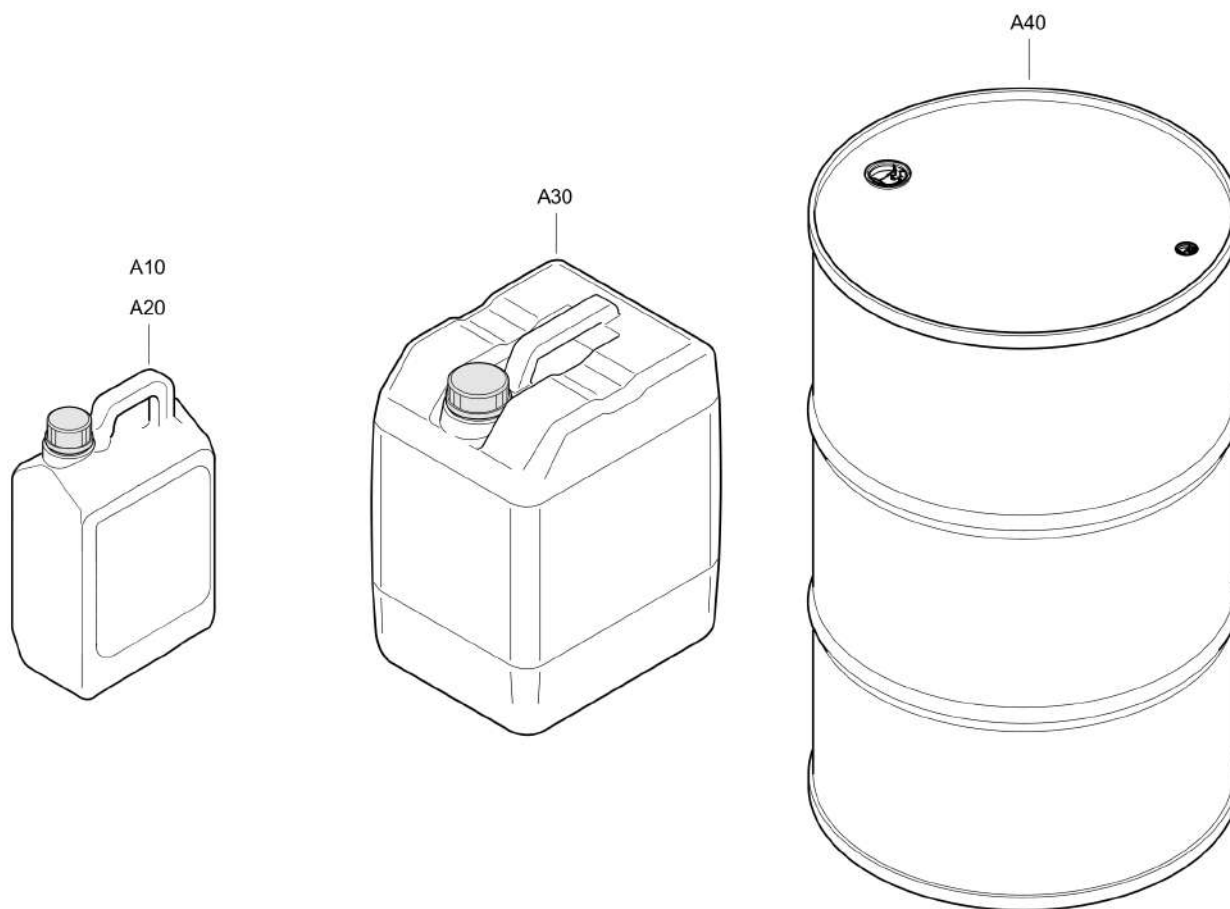

Service Coolant