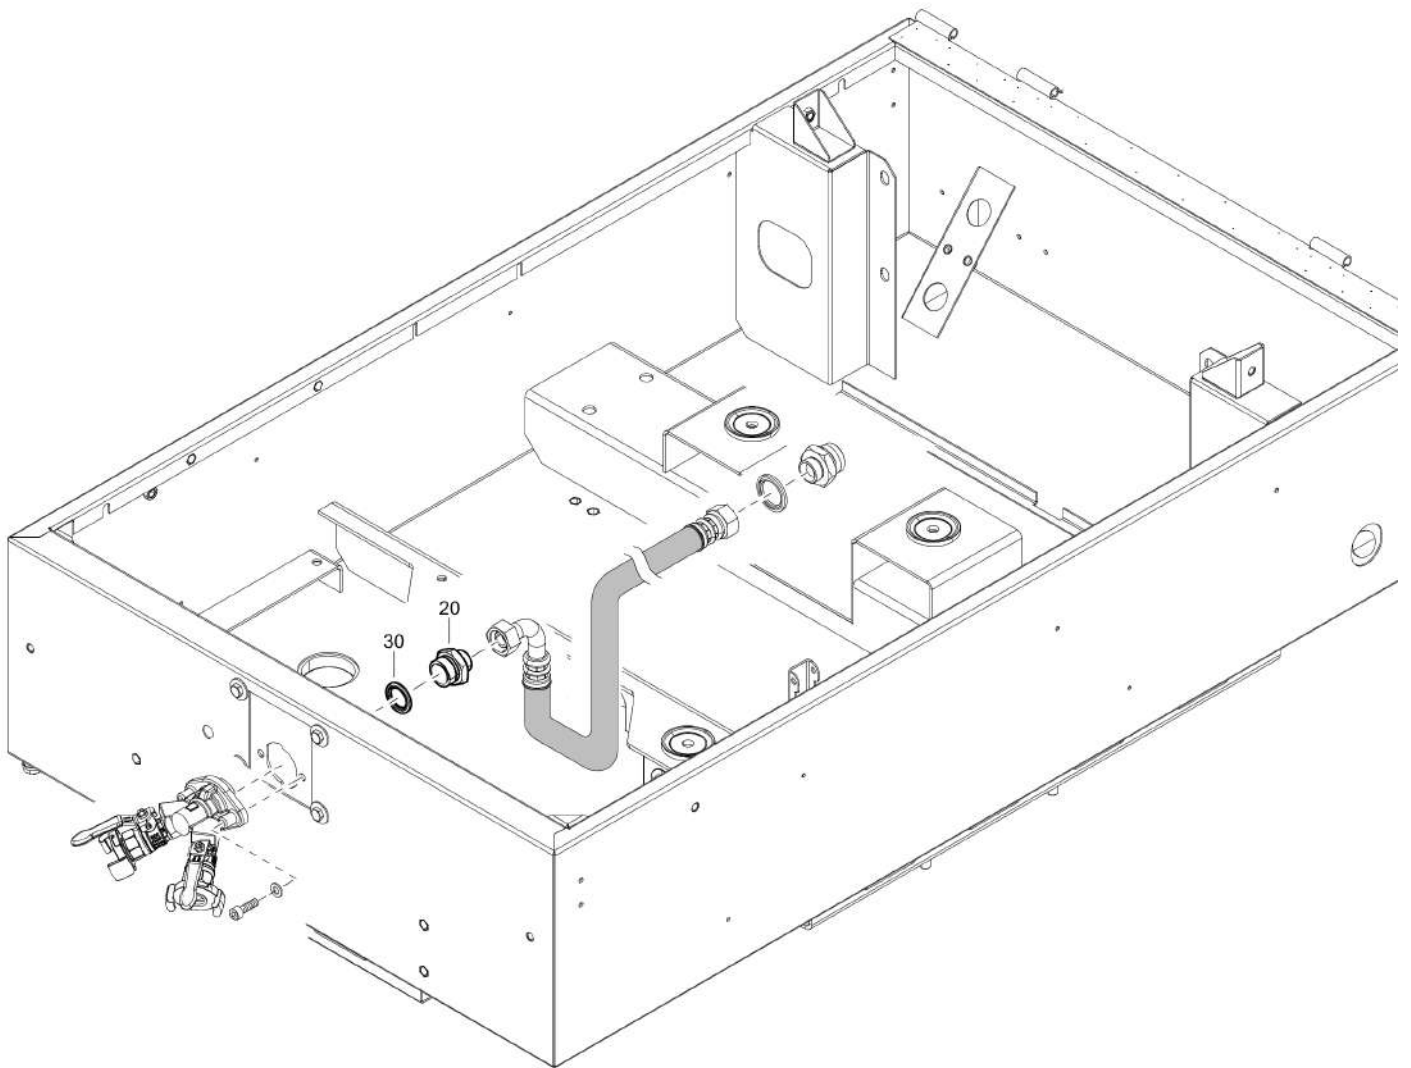

Mechanical 1611724431_00 Restrict d13 NR

Item	Part No.	Name	Qty	L
20	1638259000	Nozzle	1	
30	0661103800	Seal washer	1