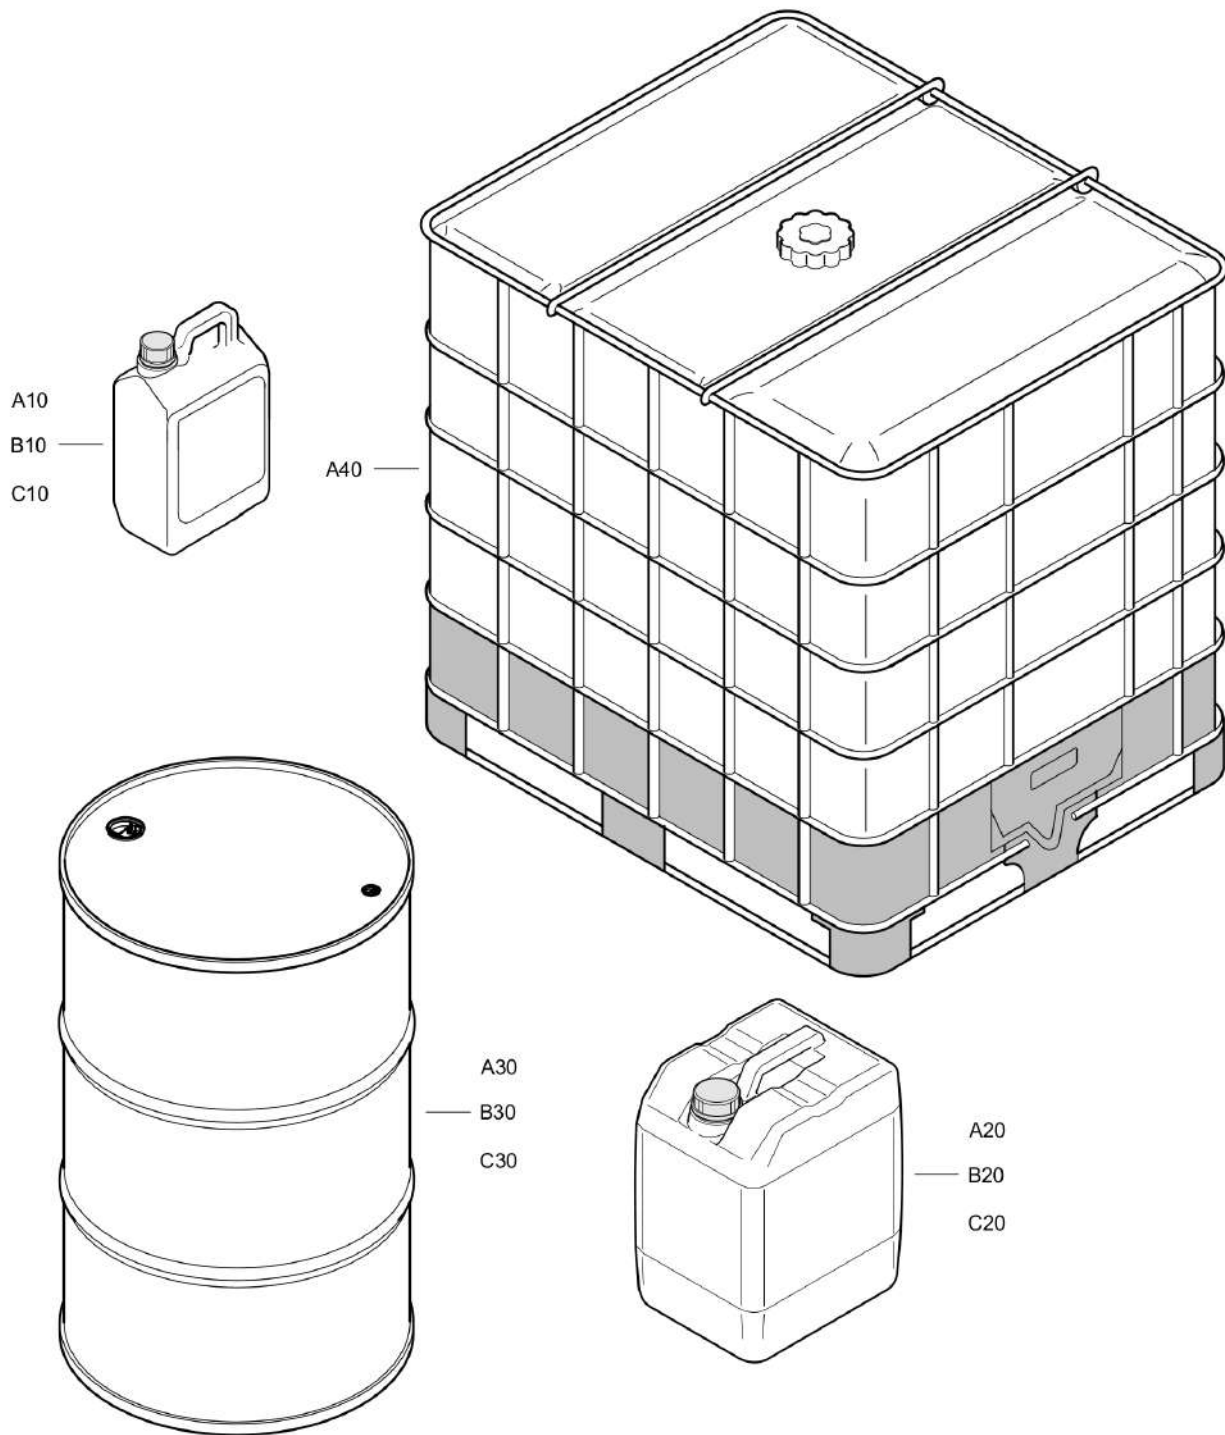

Item	Part No.	Name	Qty	L
-	2912500104	Service pack 1000 Hrs	-	
5	-	Filter element	1	
10	-	Fuel filter	1	
15	-	Belt	1	
20	-	Filter element	1	
25	-	Separator oil	1	
30	-	Air filter	1	
35	-	Air filter element	1	

Service Engine Oil

Refer to the Parts Online web page for most up-to-date information. The printed information might be outdated.