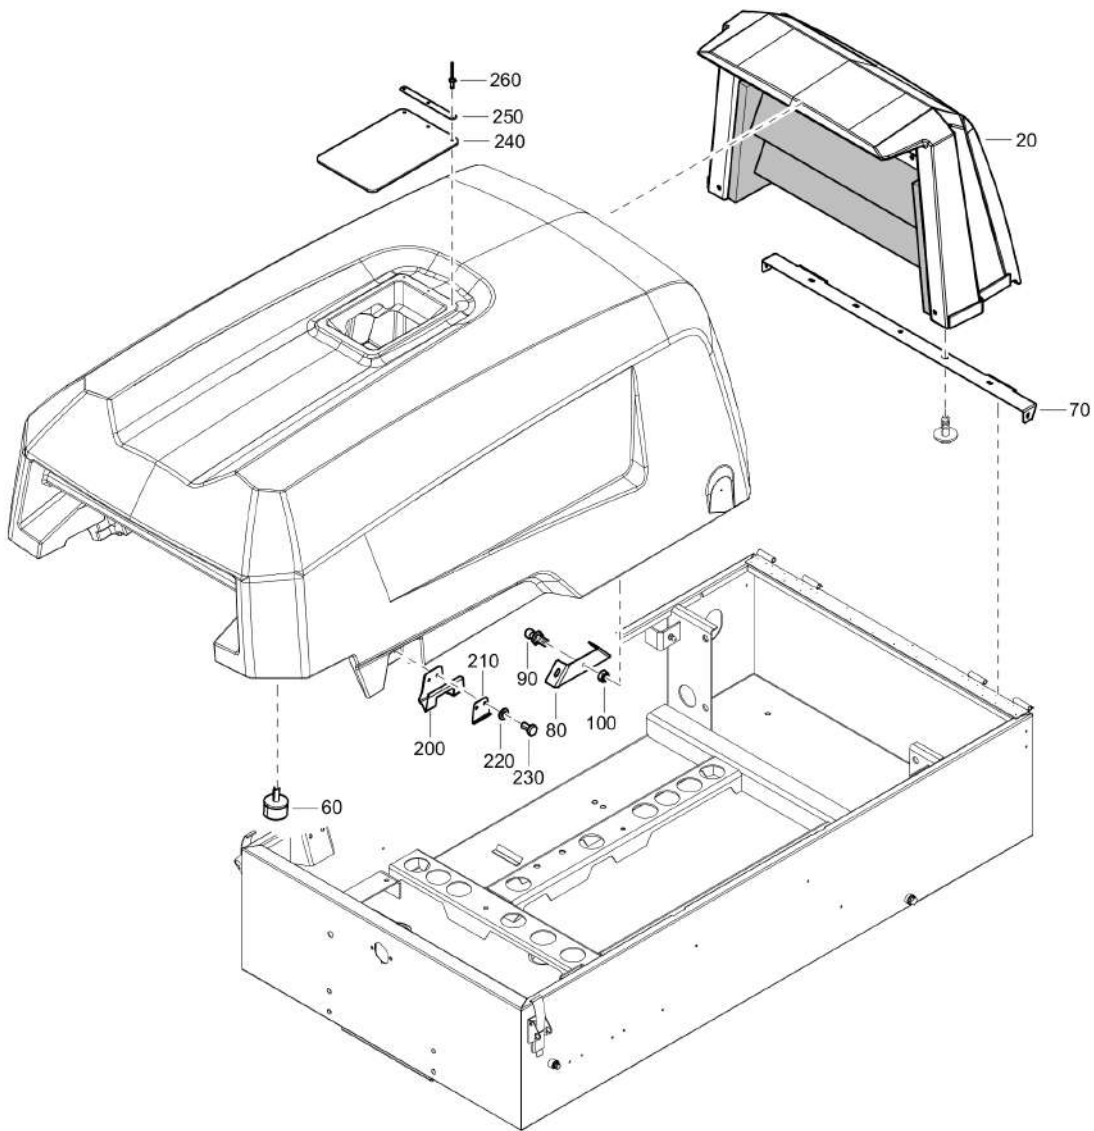

Mechanical 1638186382_01 Hood

Refer to the Parts Online web page for most up-to-date information. The printed information might be outdated.

Item	Part No.	Name	Qty	L
20	1638186180	Baffle	1	
60	1604186900	Buffer	2	
70	1638191600	Hinge	1	
80	1638168001	Plate back	2	
90	1626310800	Ball stud	2	
100	0291111000	Locknut	2	
200	1638227900	Handle	2	
210	1638246700	Catch	2	
220	0301232100	Flat washer	4	
230	0147124403	Screw	4	
240	1638194000	Rain flap	1	
250	1638225600	Bracket	1	
260	0298100197	Blind rivet	3