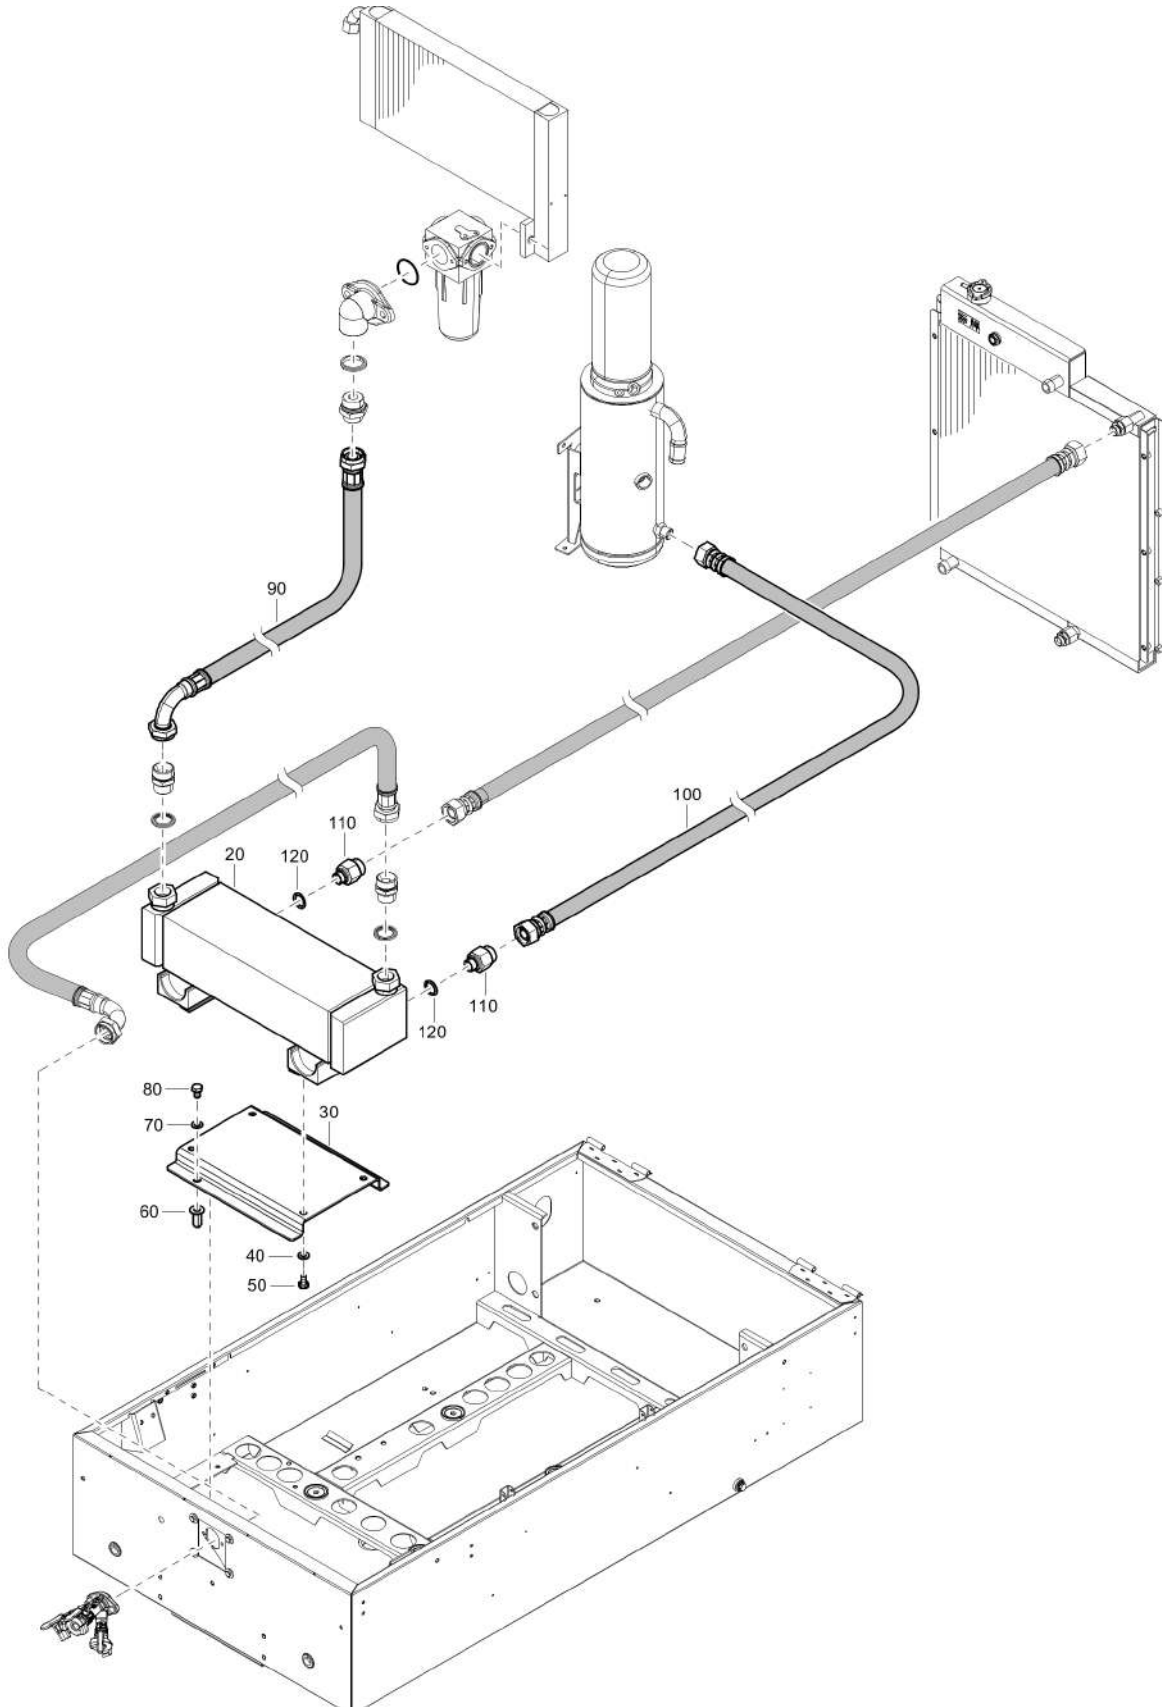

Options / accessories 1611723931_00 Reheater

Refer to the Parts Online web page for most up-to-date information. The printed information might be outdated.

Item	Part No.	Name	Qty	L
20	1604540901	Heat exchanger	1	
30	1638164700	Support	1	
40	0301233500	Plain washer(A) 8.4 x 16 x 1.6	4	
50	0147132003	Hexagon bolt	4	
60	0298100180	Nut rivet	3	
70	0301233500	Plain washer(A) 8.4 x 16 x 1.6	3	
80	0147132003	Hexagon bolt	3	
90	1638159701	Hose assembly	1	
100	1638153700	Hose assembly	1	
110	1626492101	Hexagon nipple	2	
120	0653111500	Gasket	2