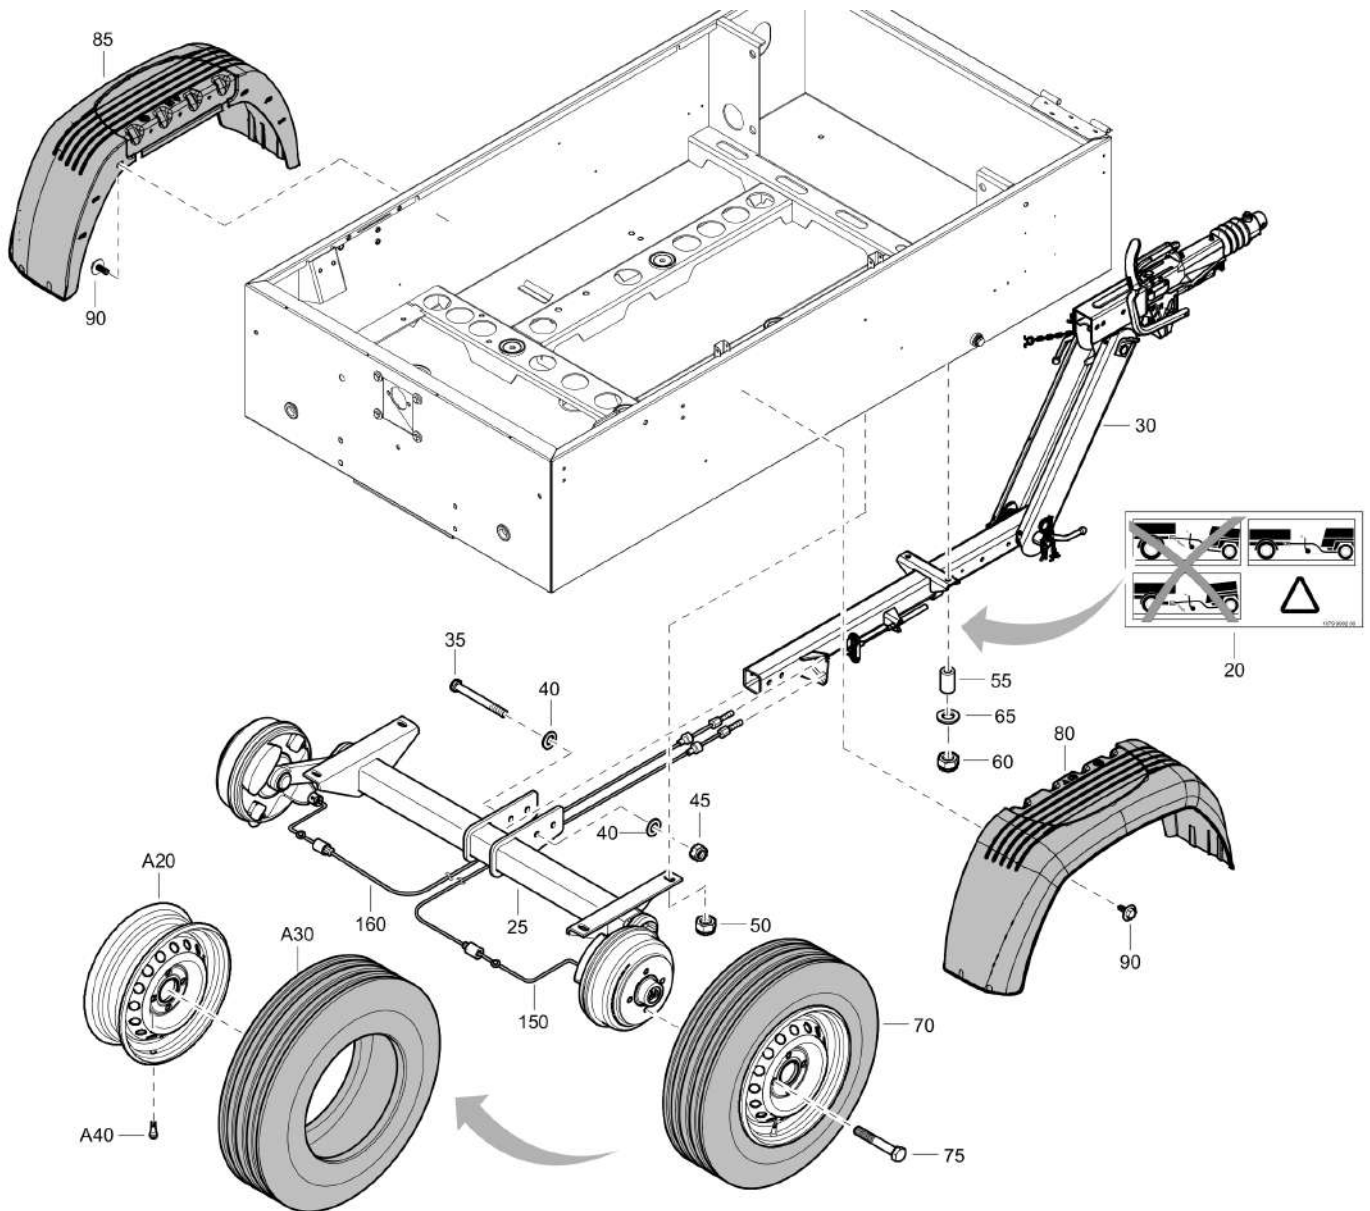

Options / accessories 1611717931_04 Undercarriage

Refer to the Parts Online web page for most up-to-date information. The printed information might be outdated.

Item	Part No.	Name	Qty	L
20	1079990200	Label	1	
25	1638115100	Axle with brakes	1	
30	1638156200	Towbar adjust	1	
35	0147141703	Screw	2	
40	0301235800	Plain washer(A) 13 x 24 x 2.5	4	
45	0291111200	Nut DIN985	2	
50	0291111200	Nut DIN985	2	
55	1615957500	Spacer	2	
60	0291111200	Nut DIN985	4	
65	0301235800	Plain washer(A) 13 x 24 x 2.5	4	
70	1615924288	Tyre assembly	2	
A20	1604033200	Disc wheel	2	
A30	0538040020	Tyre	2	
A40	1615632200	Ventil	2	
75	1626602900	Bolt hexagon	8	
80	1638252800	Mudguard	1	
85	1638252800	Mudguard	1	
90	1619276500	Screw	8	
150	1615935200	Brake cable	1	
160	1615935300	Brake cable	1