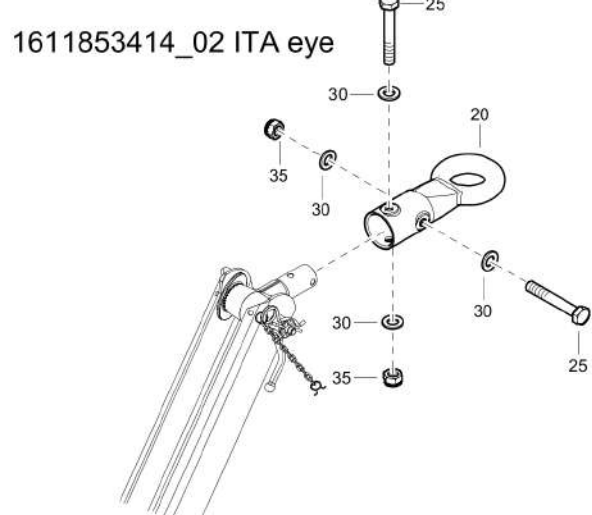

Options / accessories 1611812431_04 Support leg

Refer to the Parts Online web page for most up-to-date information. The printed information might be outdated.

Item	Part No.	Name	Qty	L
20	1202862400	Foot	1	
25	1604754900	Clamp	1	
30	0147137503	Screw	2	
35	0301234400	Flat washer	2	
40	0291111100	Locknut	2	

Options / accessories 1611853014_02 Towing eye

Refer to the Parts Online web page for most up-to-date information. The printed information might be outdated.

Item	Part No.	Name	Qty	L
-	1611853014	Towing eye - NATO	-	
20	1626858100	Eye towing	1	
25	1202984405	Bolt	2	
30	0301235800	Plain washer(A) 13 x 24 x 2.5	4	
35	0291118513	Lock nut DIN980	2	
-	1611853114	Towing eye - BNA	-	
20	1626858200	Eye towing	1	
25	5730082700	Screw hexagon	2	
30	0301235800	Plain washer(A) 13 x 24 x 2.5	4	
35	0291118513	Lock nut DIN980	2	
-	1611853414	Towing eye - ITA	-	
20	1626858500	Eye towing	1	
25	1202984405	Bolt	2	
30	0301235800	Plain washer(A) 13 x 24 x 2.5	4	
35	0291118513	Lock nut DIN980	2	
-	1611853214	Towing eye - DIN	-	
20	1626858300	Eye towing	1	
25	1202984405	Bolt	2	
30	0301235800	Plain washer(A) 13 x 24 x 2.5	4	
35	0291118513	Lock nut DIN980	2	
-	1611853514	Towing eye - GB eye	-	
20	1626858600	Eye towing	1	
25	1202984405	Bolt	2	
30	0301235800	Plain washer(A) 13 x 24 x 2.5	4	
35	0291118513	Lock nut DIN980	2	
-	1611853614	Towing eye - AC	-	
20	1626858700	Eye towing	1	
25	1202984405	Bolt	2	
30	0301235800	Plain washer(A) 13 x 24 x 2.5	4	
35	1202984500	Washer	2	
40	0291118513	Lock nut DIN980	2	

Item	Part No.	Name	Qty	L
-	1611853314	Eye towing - Ball coupling	-	
20	1626858400	Ball coupling	1	
32	1202984402	Bolt	2	
40	1202984500	Washer	1	
50	0301235800	Plain washer(A) 13 x 24 x 2.5	3	
60	0291118513	Lock nut DIN980	2	
-	1611853814	Loose ball coupling	-	
20	1626858480	Set loose ball coupling	1	
A20	1626858400	Ball coupling	1	
A25	1202984402	Bolt	2	
A30	1202984500	Washer	1	
A35	0301235800	Plain washer(A) 13 x 24 x 2.5	3	
A40	0291118513	Lock nut DIN980	2	