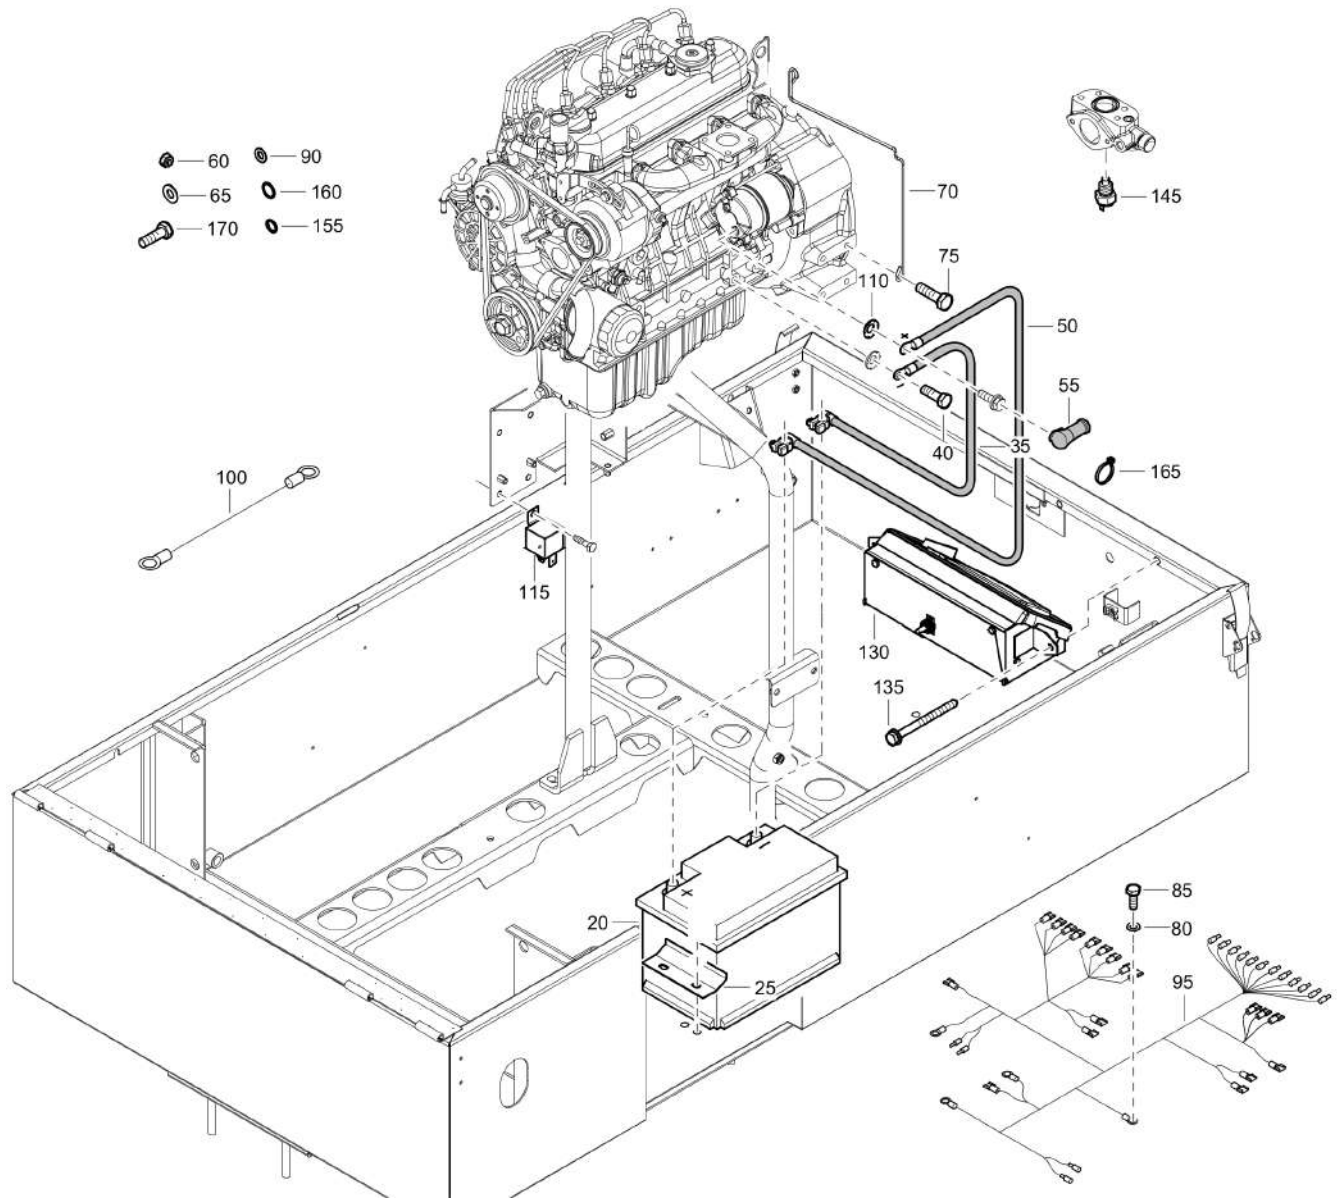

Electric system 1611711331_09 Electrical system

Refer to the Parts Online web page for most up-to-date information. The printed information might be outdated.

Item	Part No.	Name	Qty	L
20	0975830014	Storage battery	1	
25	1626925000	Clamp v-clamp	1	
35	1604817982	Cable battery	1	
40	0147195945	Hex. head screw	1	
50	1604774200	Cable battery	1	
55	1619372900	Protect.cap	1	
60	0291110800	Locknut	1	
65	1088001901	Contact washer	1	
70	1638189200	Guide	1	
75	0147195942	Screw DIN961	1	
80	0301234400	Flat washer	1	
85	0147132203	Hex. head screw M8 x 16	1	
90	0301233500	Plain washer(A) 8.4 x 16 x 1.6	1	
95	1638120302	Wire harness	1	
100	1626060101	Wire earthing	1	
110	1088001901	Contact washer	1	
115	1607852373	Relay	1	
130	1638112284	Control panel	1	
135	1619276600	Paint stripping bolt(M8x20)	2	
145	1605063600	Switch	1	
155	0653110000	Flat gasket	1	
160	0653112400	Flat gasket	1	
165	0348010124	Tie	11	
170	0147195942	Screw DIN961	2