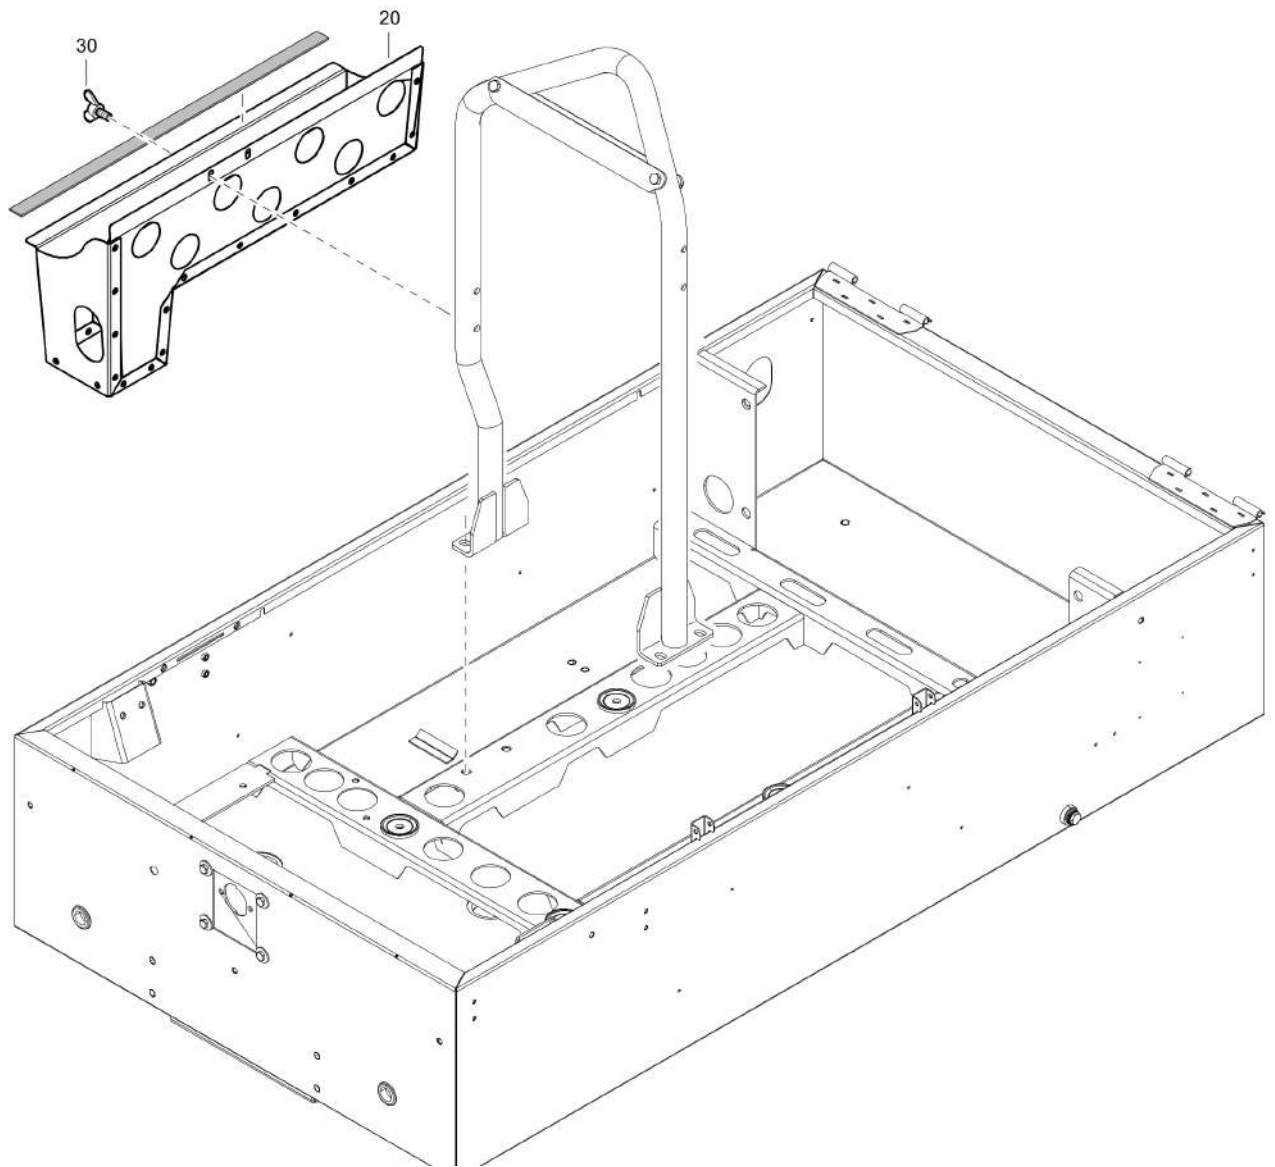

Options / accessories 1611714731_01 Toolbox

Item	Part No.	Name	Qty	L
20	1638116382	Box tools	1	
30	0223132202	Screw wing	2