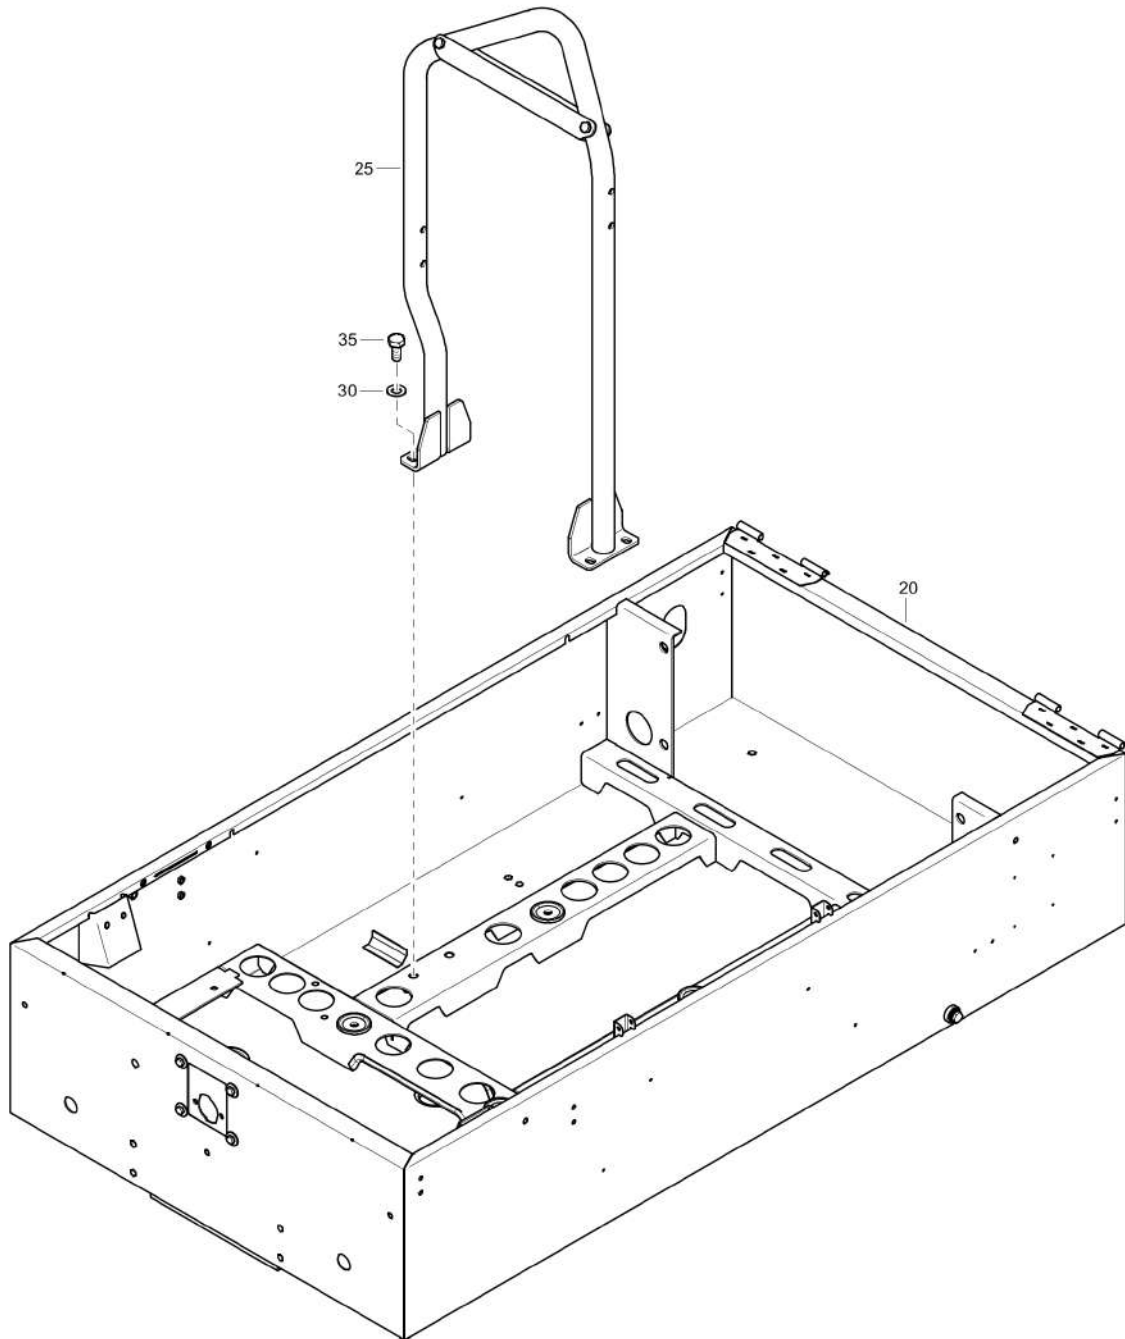

Mechanical 1611710431_04 Frame and mounts

Refer to the Parts Online web page for most up-to-date information. The printed information might be outdated.

Item	Part No.	Name	Qty	L
20	1638148284	Frame	1	
25	1638108782	Lifting beam	1	
30	0301235800	Plain washer(A) 13 x 24 x 2.5	4	
35	0147140015	Hex. head screw	4