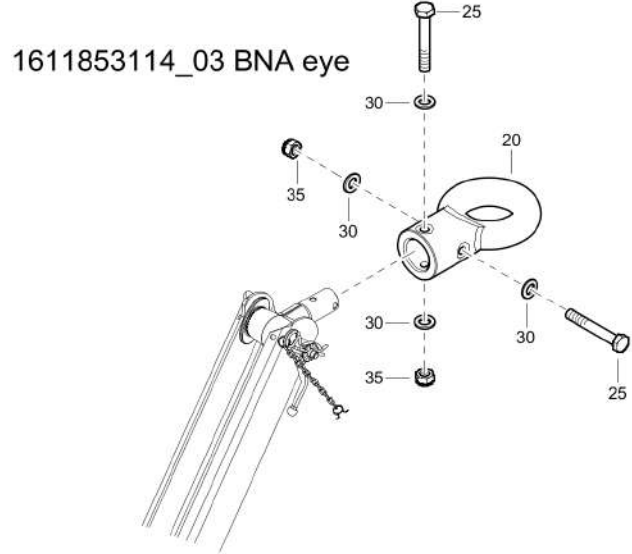

Options / accessories 1611812431_04 Support leg

Refer to the Parts Online web page for most up-to-date information. The printed information might be outdated.

Item	Part No.	Name	Qty	L
20	1202862400	Foot	1	
25	1604754900	Clamp	1	
30	0147137503	Screw	2	
35	0301234400	Flat washer	2	
40	0291111100	Locknut	2	

Options / accessories 1611853014_02 Towing eye

Refer to the Parts Online web page for most up-to-date information. The printed information might be outdated.

Item	Part No.	Name	Qty	L
-	1611853014	Towing eye - NATO	-	
20	1626858100	Eye towing	1	
25	1202984405	Bolt	2	
30	0301235800	Plain washer(A) 13 x 24 x 2.5	4	
35	0291118513	Lock nut DIN980	2	
-	1611853114	Towing eye - BNA	-	
20	1626858200	Eye towing	1	
25	5730082700	Screw hexagon	2	
30	0301235800	Plain washer(A) 13 x 24 x 2.5	4	
35	0291118513	Lock nut DIN980	2	
-	1611853414	Towing eye - ITA	-	
20	1626858500	Eye towing	1	
25	1202984405	Bolt	2	
30	0301235800	Plain washer(A) 13 x 24 x 2.5	4	
35	0291118513	Lock nut DIN980	2	
-	1611853214	Towing eye - DIN	-	
20	1626858300	Eye towing	1	
25	1202984405	Bolt	2	
30	0301235800	Plain washer(A) 13 x 24 x 2.5	4	
35	0291118513	Lock nut DIN980	2	
-	1611853514	Towing eye - GB eye	-	
20	1626858600	Eye towing	1	
25	1202984405	Bolt	2	
30	0301235800	Plain washer(A) 13 x 24 x 2.5	4	
35	0291118513	Lock nut DIN980	2	
-	1611853614	Towing eye - AC	-	
20	1626858700	Eye towing	1	
25	1202984405	Bolt	2	
30	0301235800	Plain washer(A) 13 x 24 x 2.5	4	
35	1202984500	Washer	2	
40	0291118513	Lock nut DIN980	2	