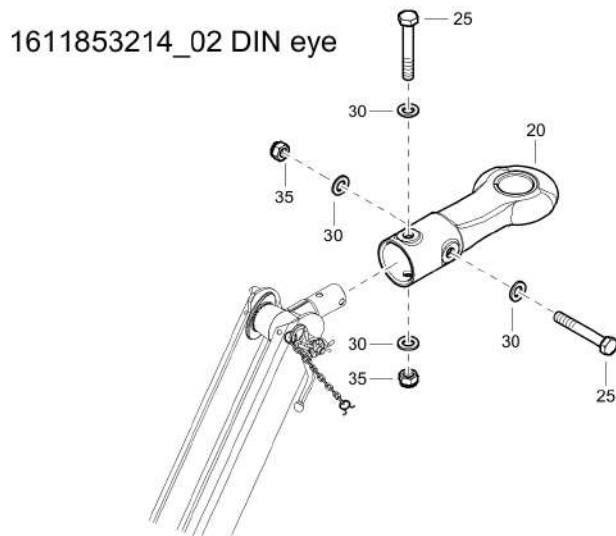

Options / accessories 1611812431_04 Support leg

Refer to the Parts Online web page for most up-to-date information. The printed information might be outdated.

Item	Part No.	Name	Qty	L
20	1202862400	Foot	1	
25	1604754900	Clamp	1	
30	0147137503	Screw	2	
35	0301234400	Flat washer	2	
40	0291111100	Locknut	2	

Options / accessories 1611853014_02 Towing eye

Refer to the Parts Online web page for most up-to-date information. The printed information might be outdated.

Item	Part No.	Name	Qty	L
-	1611853014	Towing eye - NATO	-	
20	1626858100	Eye towing	1	
25	1202984405	Bolt	2	
30	0301235800	Plain washer(A) 13 x 24 x 2.5	4	
35	0291118513	Lock nut DIN980	2	
-	1611853114	Towing eye - BNA	-	
20	1626858200	Eye towing	1	
25	5730082700	Screw hexagon	2	
30	0301235800	Plain washer(A) 13 x 24 x 2.5	4	
35	0291118513	Lock nut DIN980	2	
-	1611853414	Towing eye - ITA	-	
20	1626858500	Eye towing	1	
25	1202984405	Bolt	2	
30	0301235800	Plain washer(A) 13 x 24 x 2.5	4	
35	0291118513	Lock nut DIN980	2	
-	1611853214	Towing eye - DIN	-	
20	1626858300	Eye towing	1	
25	1202984405	Bolt	2	
30	0301235800	Plain washer(A) 13 x 24 x 2.5	4	
35	0291118513	Lock nut DIN980	2	
-	1611853514	Towing eye - GB eye	-	
20	1626858600	Eye towing	1	
25	1202984405	Bolt	2	
30	0301235800	Plain washer(A) 13 x 24 x 2.5	4	
35	0291118513	Lock nut DIN980	2	
-	1611853614	Towing eye - AC	-	
20	1626858700	Eye towing	1	
25	1202984405	Bolt	2	
30	0301235800	Plain washer(A) 13 x 24 x 2.5	4	
35	1202984500	Washer	2	
40	0291118513	Lock nut DIN980	2	

Item	Part No.	Name	Qty	L
-	1611853314	Eye towing - Ball coupling	-	
20	1626858400	Ball coupling	1	
32	1202984402	Bolt	2	
40	1202984500	Washer	1	
50	0301235800	Plain washer(A) 13 x 24 x 2.5	3	
60	0291118513	Lock nut DIN980	2	
-	1611853814	Loose ball coupling	-	
20	1626858480	Set loose ball coupling	1	
A20	1626858400	Ball coupling	1	
A25	1202984402	Bolt	2	
A30	1202984500	Washer	1	
A35	0301235800	Plain washer(A) 13 x 24 x 2.5	3	
A40	0291118513	Lock nut DIN980	2	